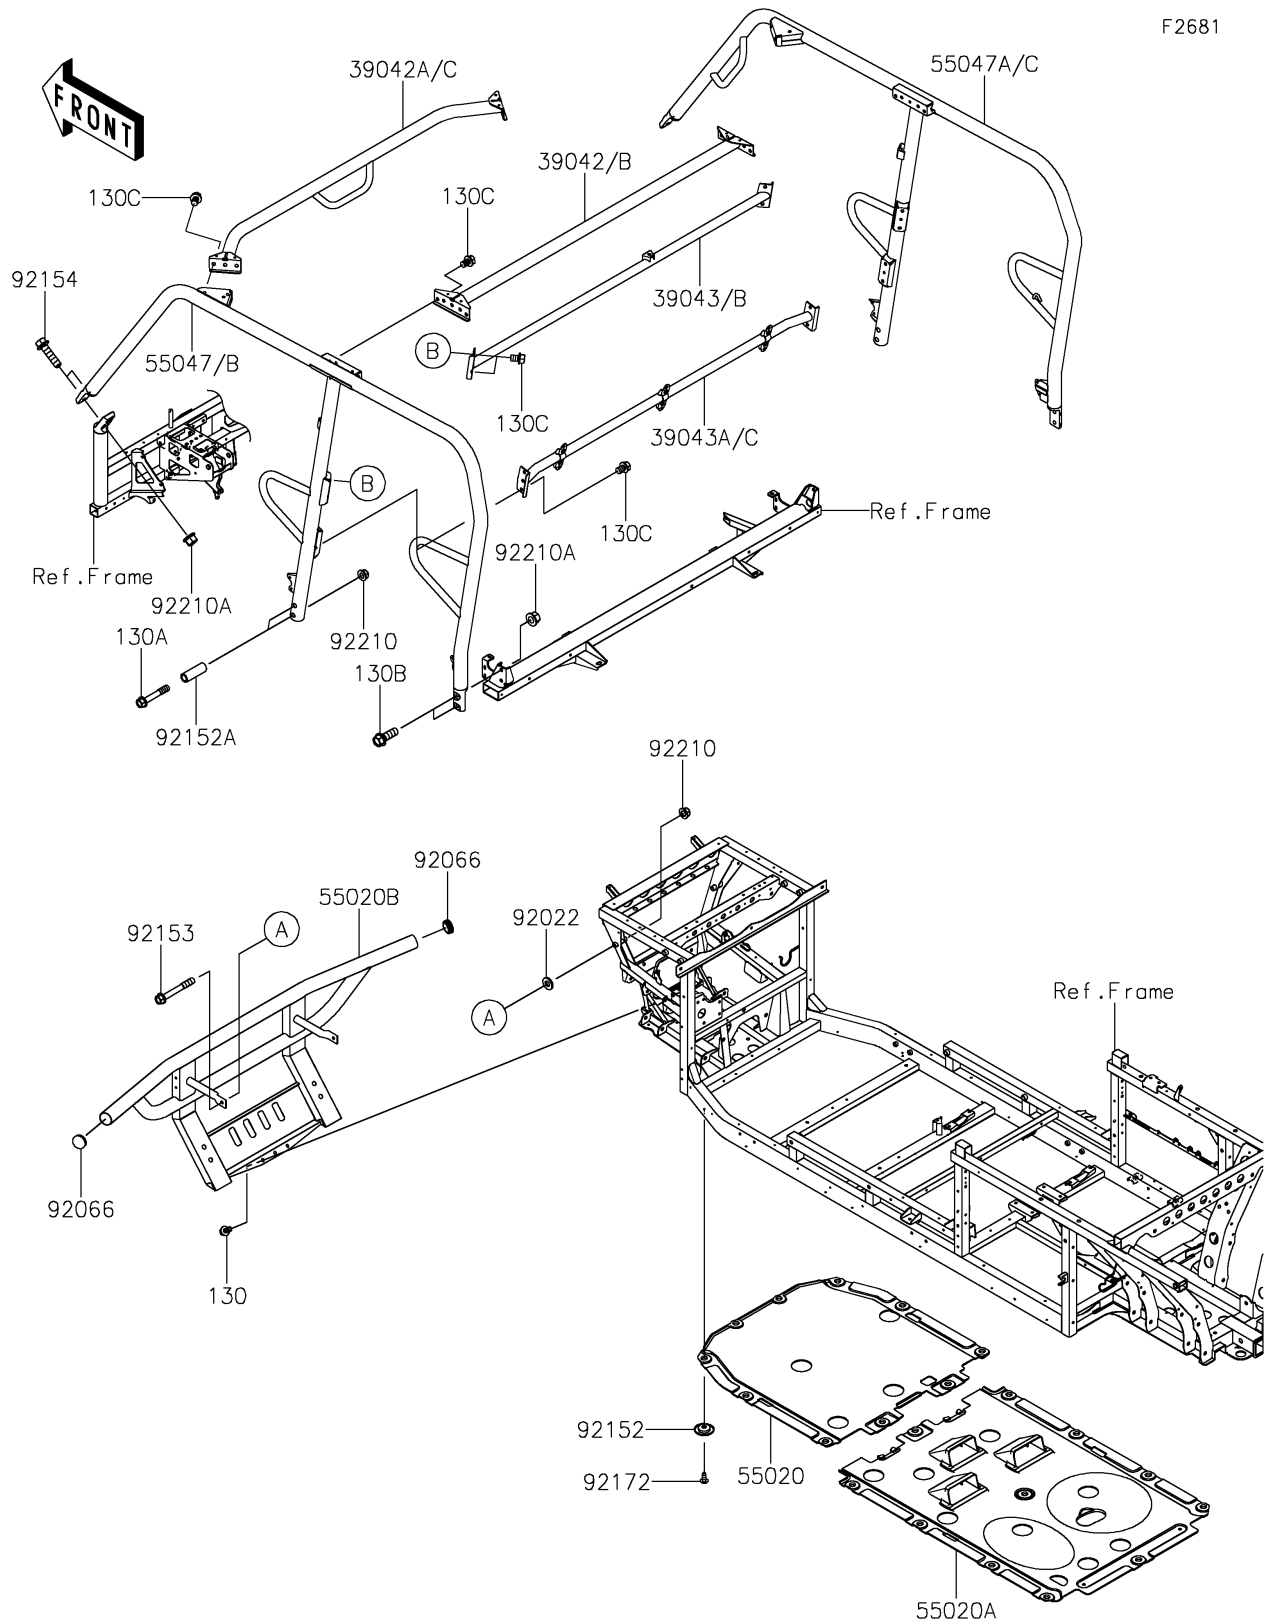

2026 MULE PRO-DXT

PARTS DIAGRAM

Guards/Cab Frame

F2681

2026 MULE PRO-DXT

PARTS LIST

Guards/Cab Frame

Kawasaki

Let the Good Times Roll®

ITEM NAME

PART NUMBER

QUANTITY
