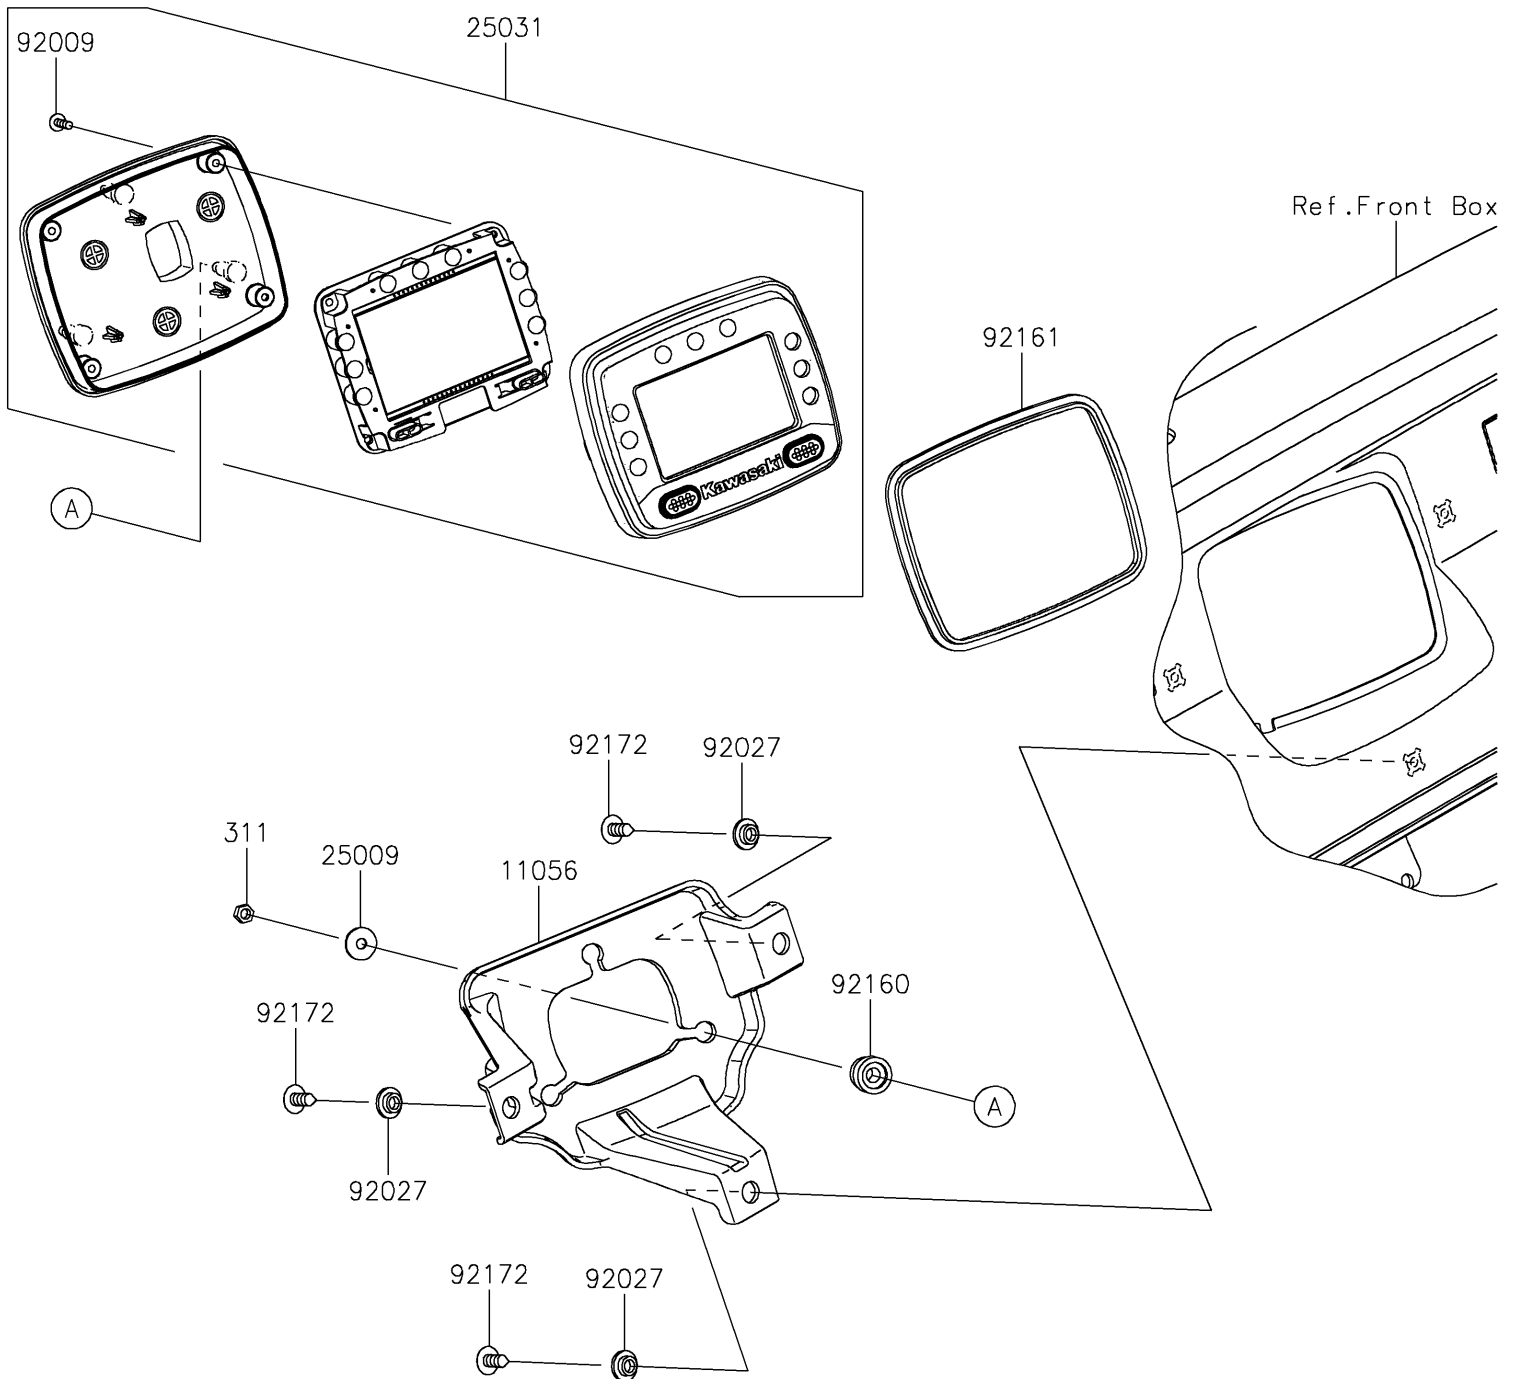

2026 MULE PRO-DXT

PARTS DIAGRAM

Meter(s)

F2530

2026 MULE PRO-DXT

PARTS LIST

Meter(s)

ITEM NAME

PART NUMBER

QUANTITY
