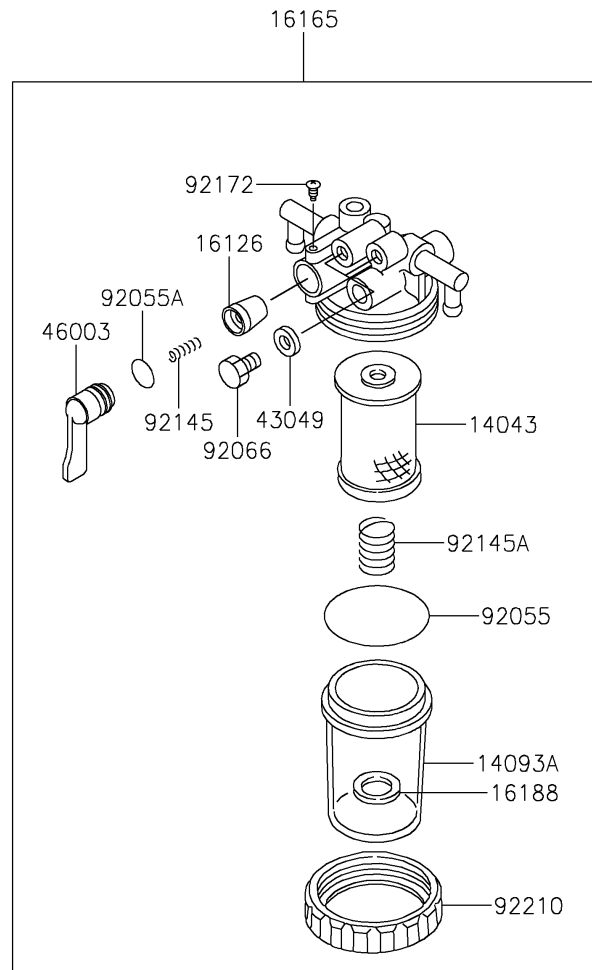

2026 MULE PRO-DXT

PARTS DIAGRAM

Fuel Filter

F2411

2026 MULE PRO-DXT

PARTS LIST

Fuel Filter

ITEM NAME

PART NUMBER

QUANTITY
