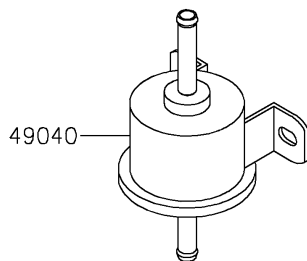

2026 MULE PRO-DXT

PARTS DIAGRAM

Fuel Filter

F2411

2026 MULE PRO-DXT

PARTS LIST

Fuel Filter

ITEM NAME

PART NUMBER

QUANTITY
