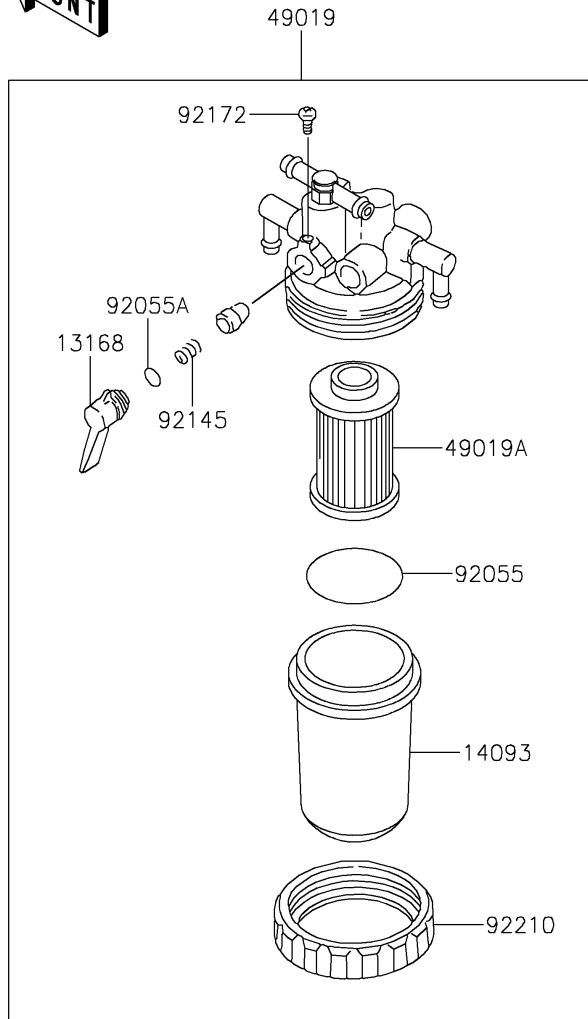

2026 MULE PRO-DXT

PARTS DIAGRAM

Fuel Filter

F2411

2026 MULE PRO-DXT

PARTS LIST

Fuel Filter

ITEM NAME

PART NUMBER

QUANTITY
