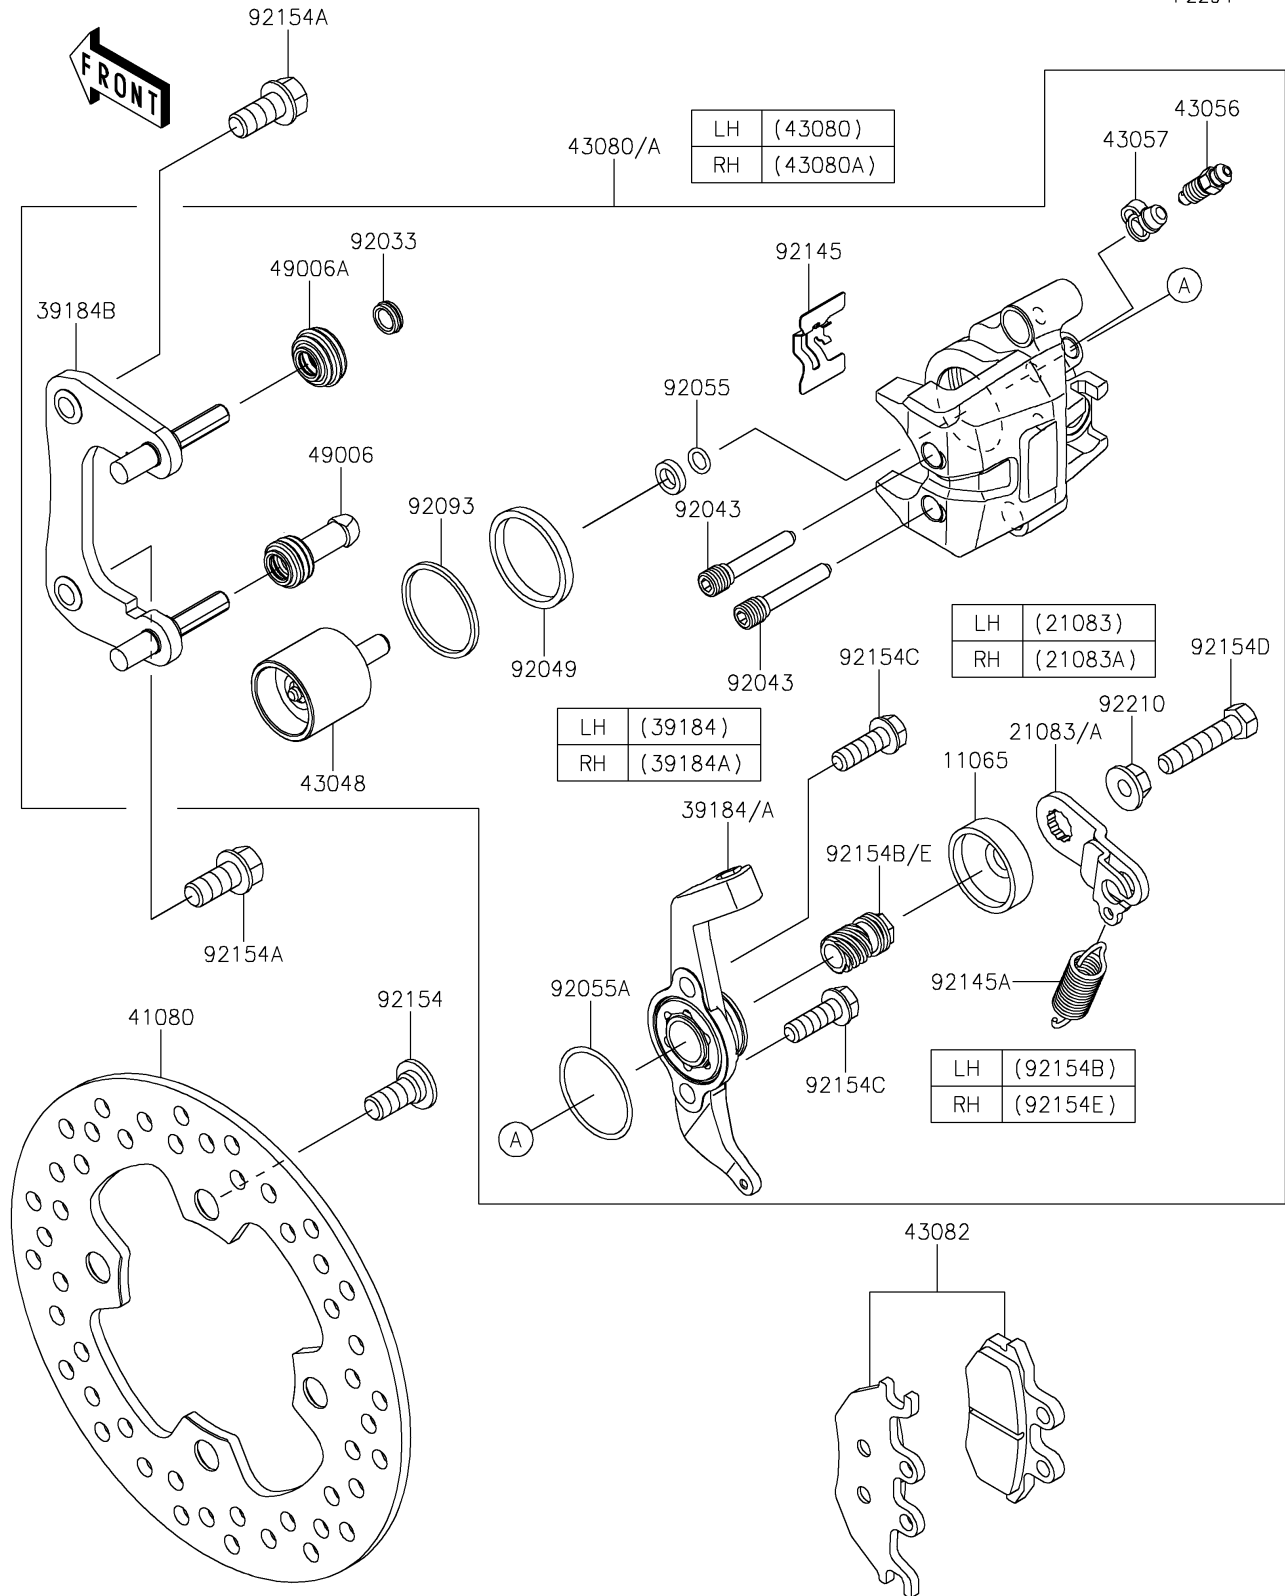

2026 MULE PRO-DXT

PARTS DIAGRAM

Rear Brake

F2294

2026 MULE PRO-DXT

PARTS LIST

Rear Brake

ITEM NAME

PART NUMBER

QUANTITY
