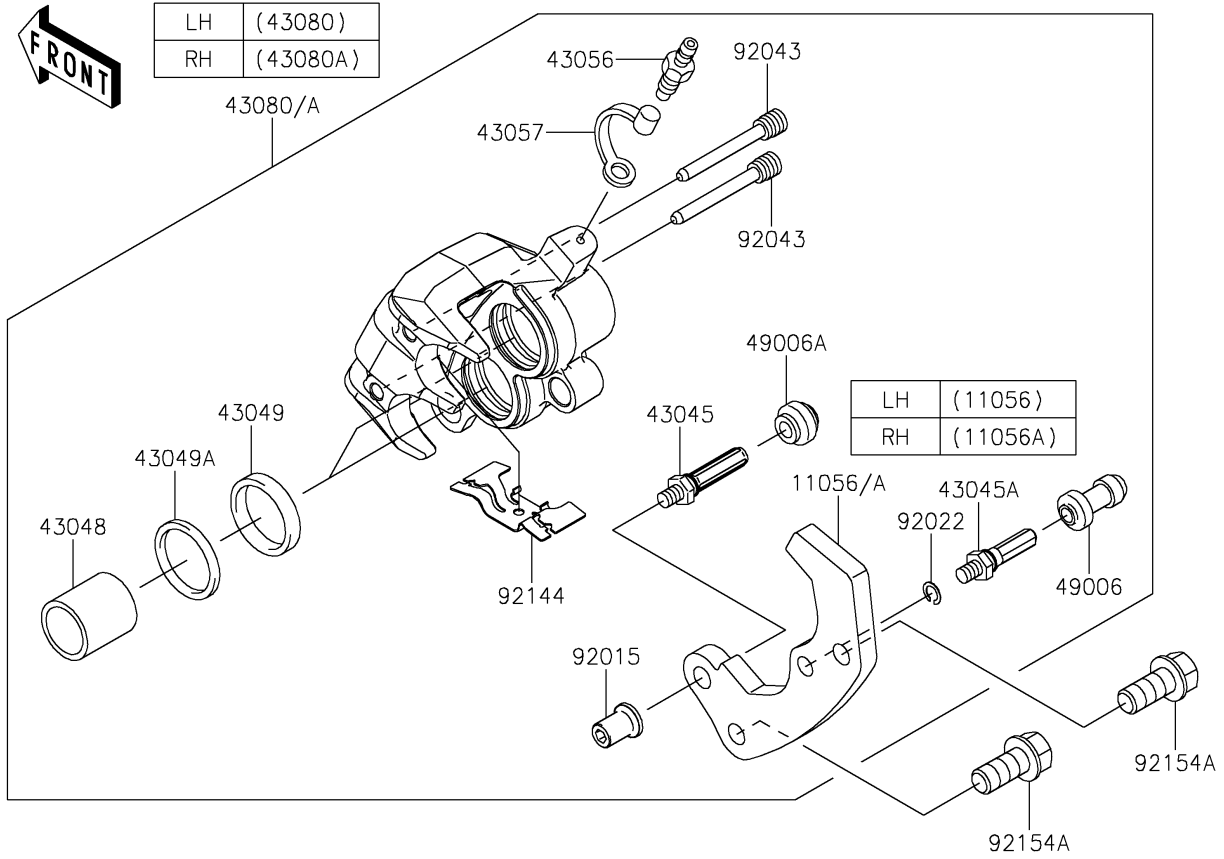

2026 MULE PRO-DXT

PARTS DIAGRAM

Front Brake

F2292

2026 MULE PRO-DXT

PARTS LIST

Front Brake

ITEM NAME

PART NUMBER

QUANTITY
