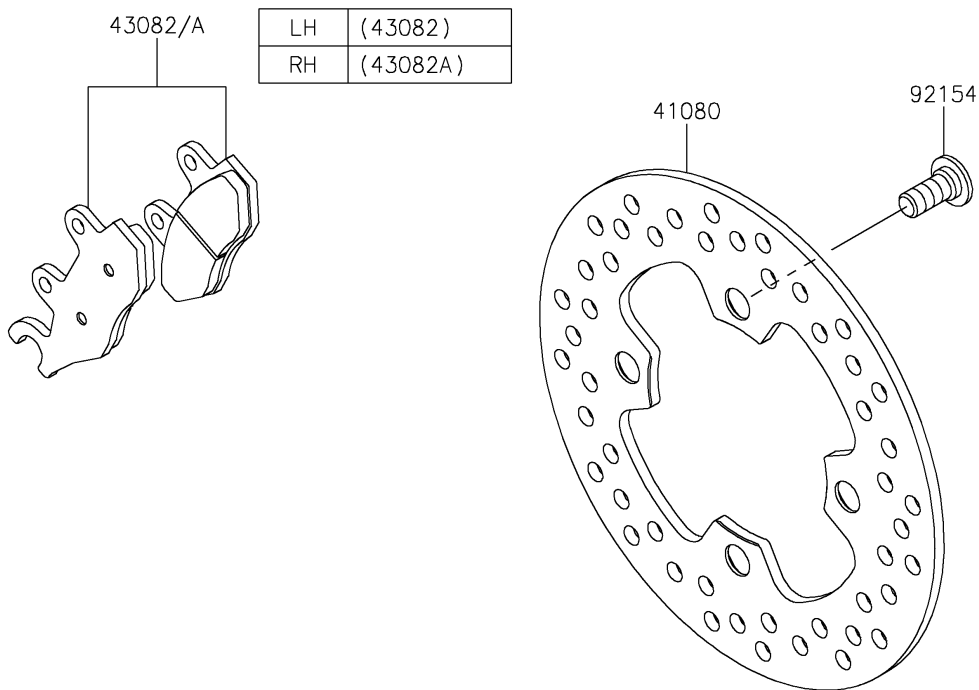

2026 MULE PRO-DXT

PARTS DIAGRAM

Front Brake

F2292

2026 MULE PRO-DXT

PARTS LIST

Front Brake

ITEM NAME

PART NUMBER

QUANTITY
