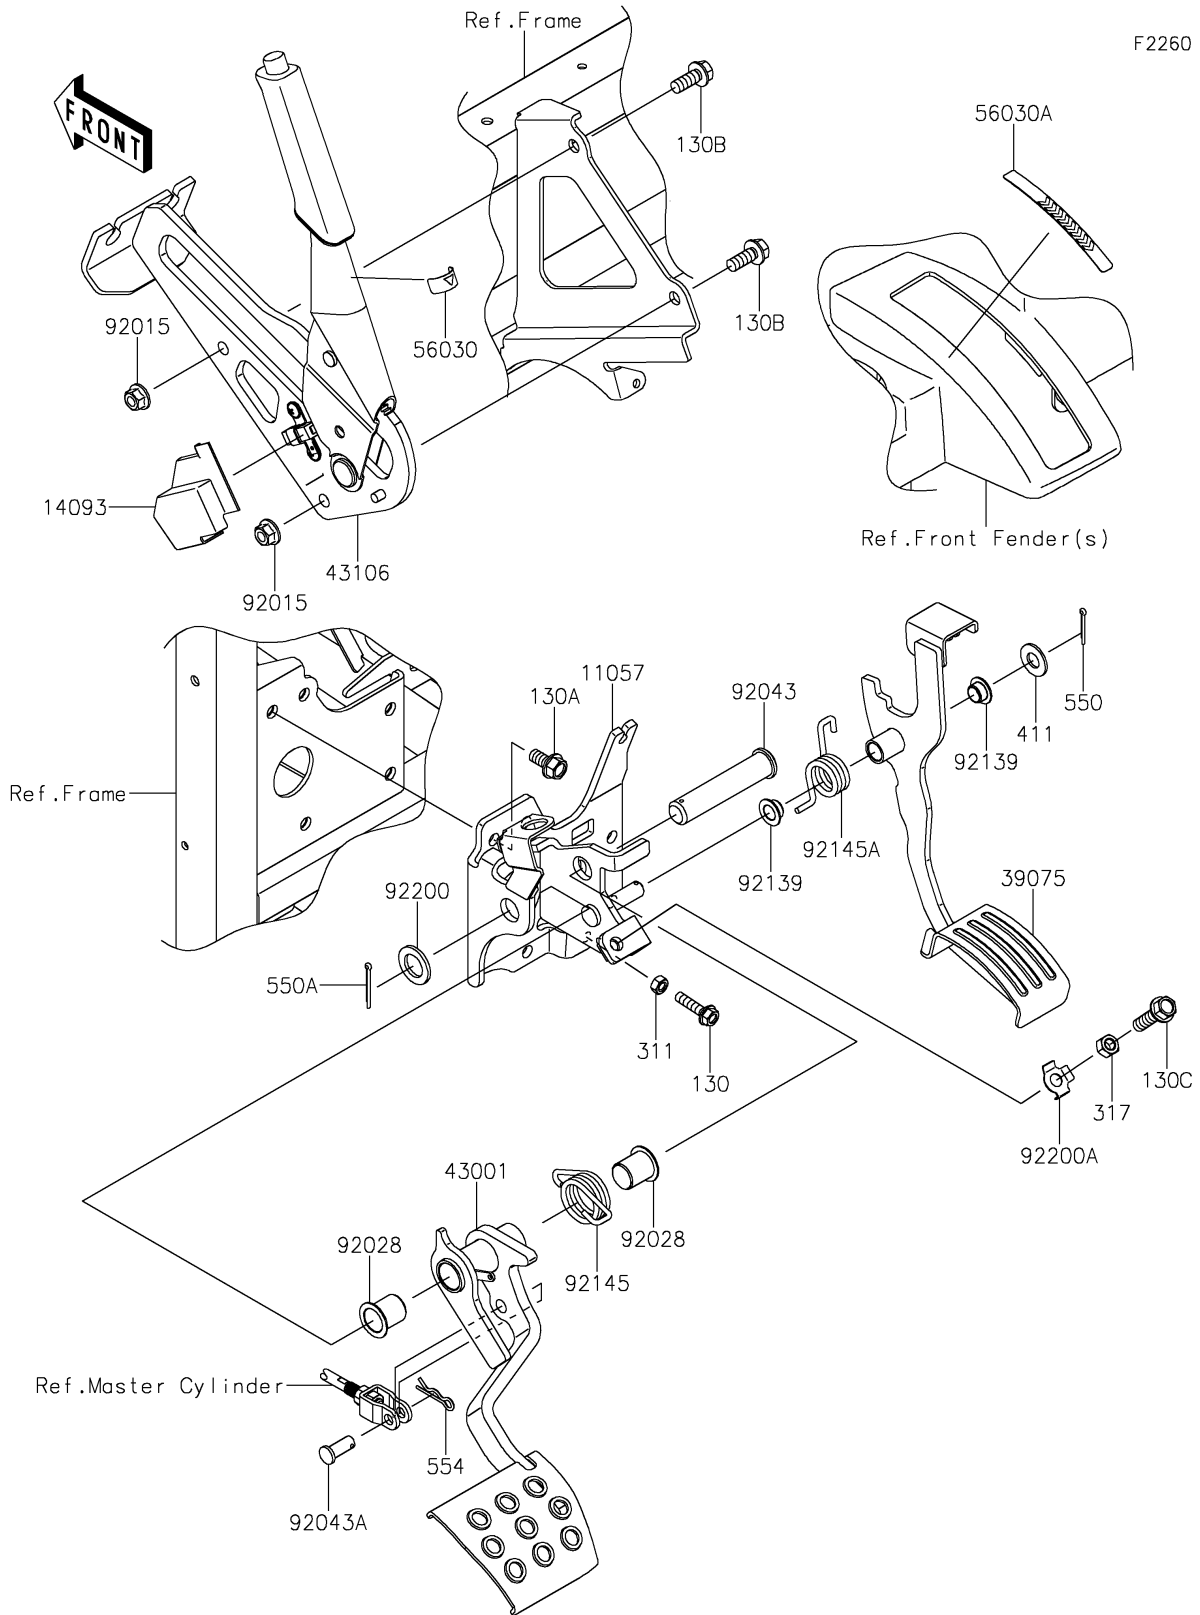

2026 MULE PRO-DXT

PARTS DIAGRAM

Brake Pedal/Throttle Lever

2026 MULE PRO-DXT

PARTS LIST

Brake Pedal/Throttle Lever

ITEM NAME

PART NUMBER

QUANTITY
