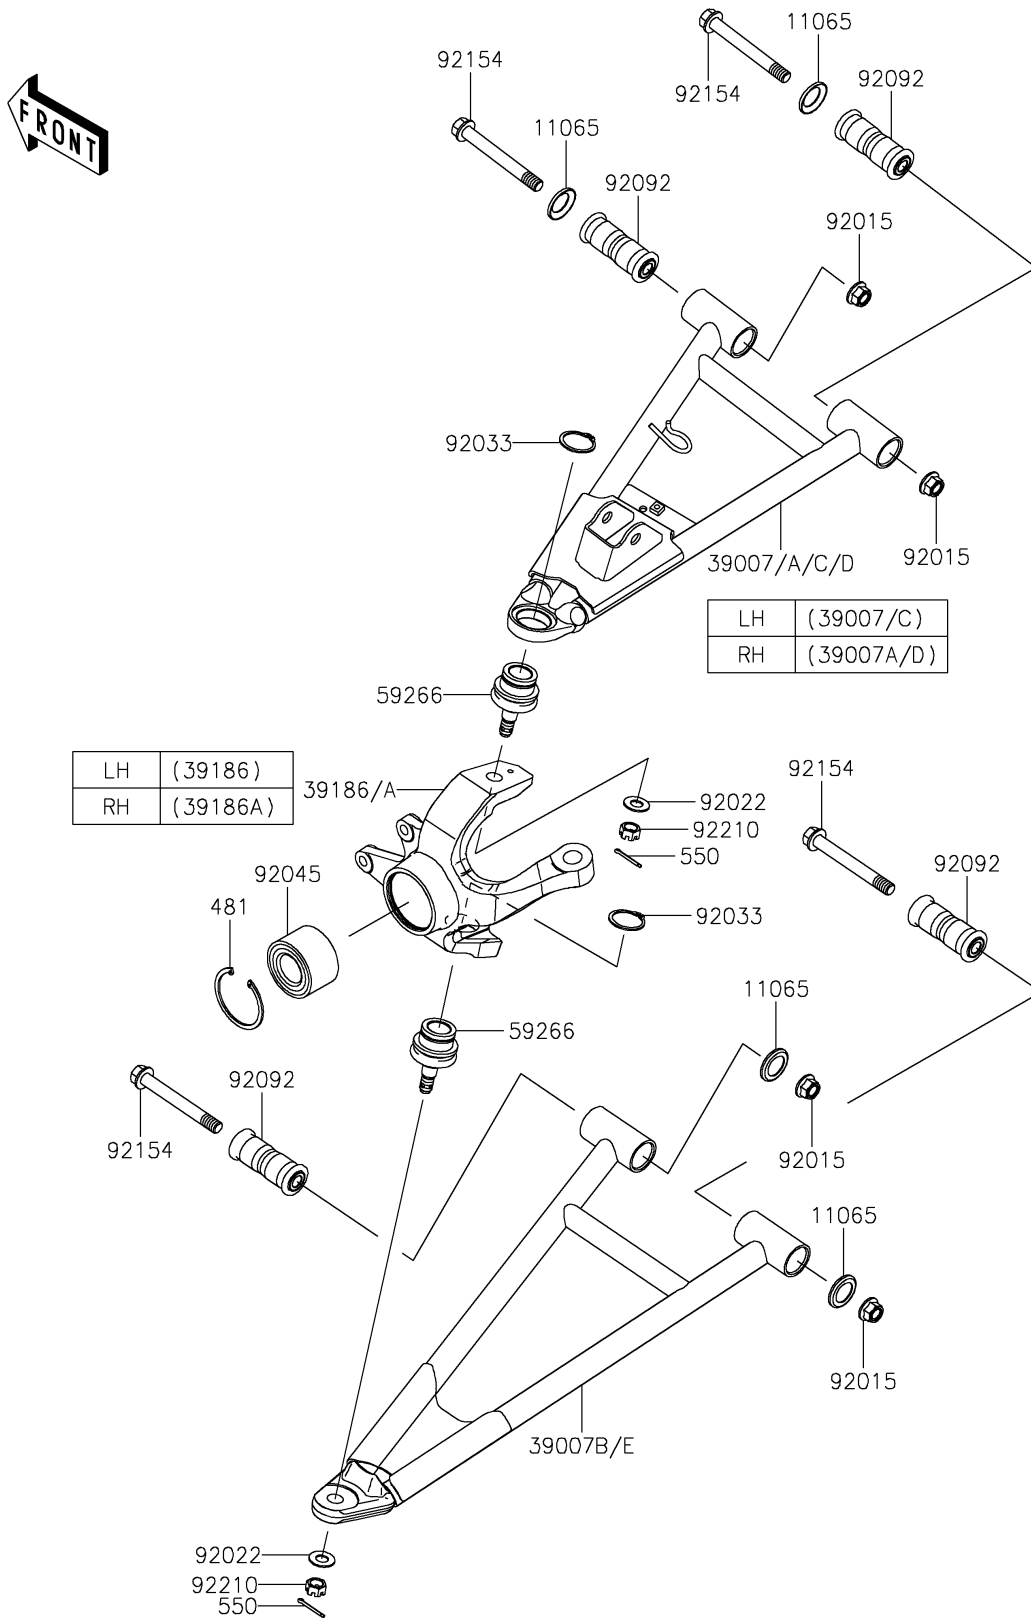

2026 MULE PRO-DXT™ EPS

PARTS DIAGRAM

Front Suspension

F2152

2026 MULE PRO-DXT™ EPS

PARTS LIST

Front Suspension

ITEM NAME

PART NUMBER

QUANTITY
