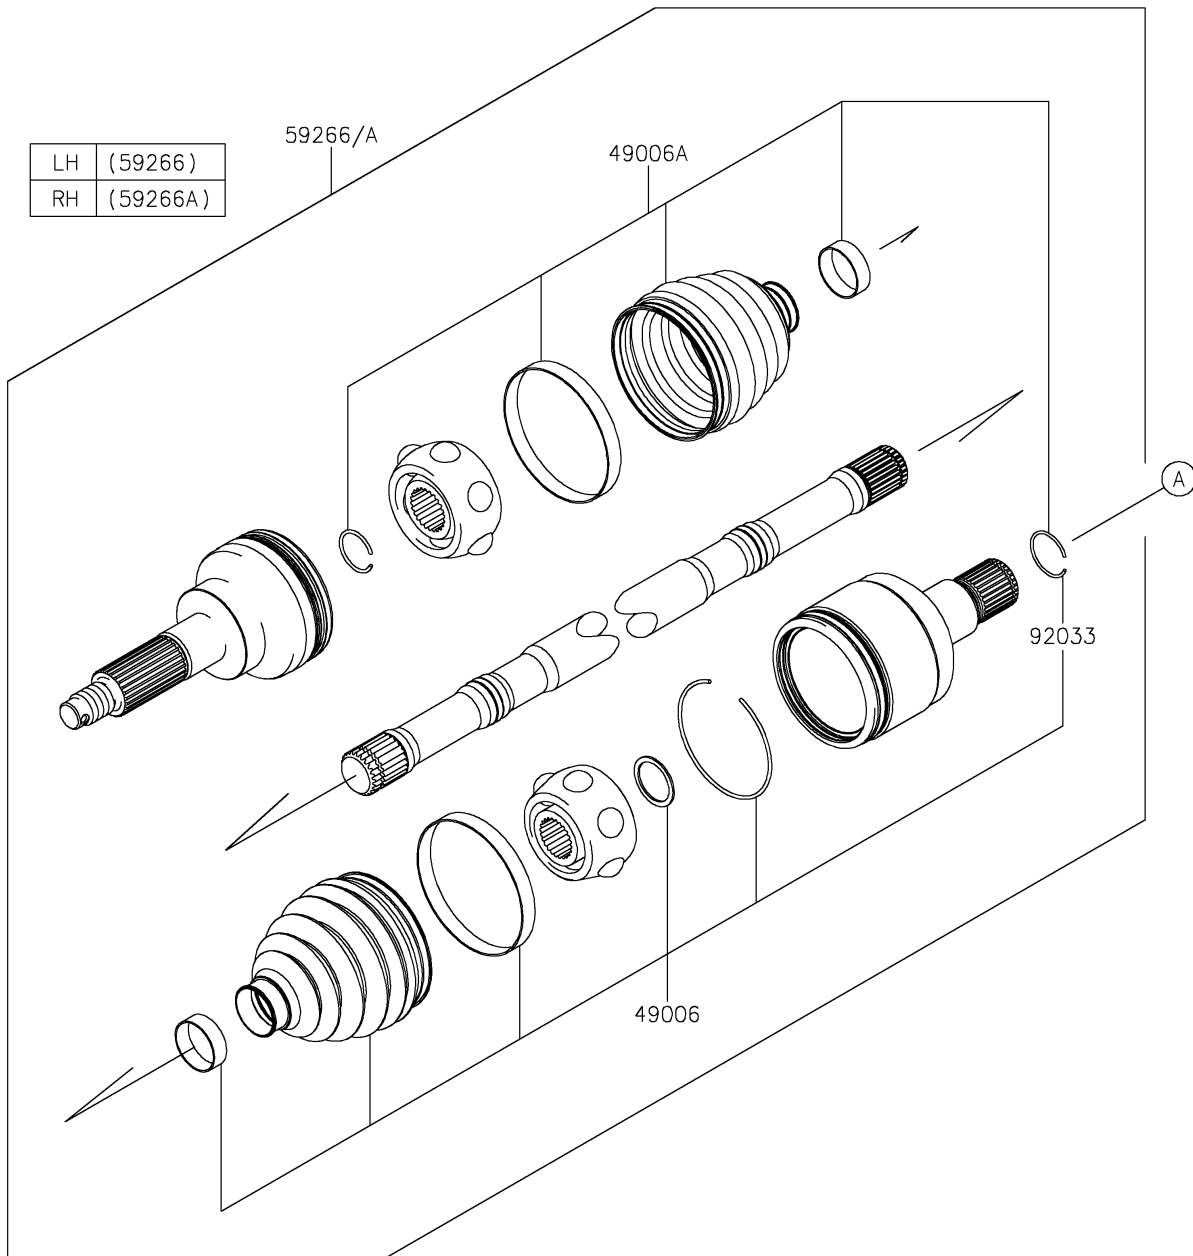

2026 MULE PRO-DXT

PARTS DIAGRAM

Drive Shaft-Rear

2026 MULE PRO-DXT

PARTS LIST

Drive Shaft-Rear

ITEM NAME

PART NUMBER

QUANTITY
