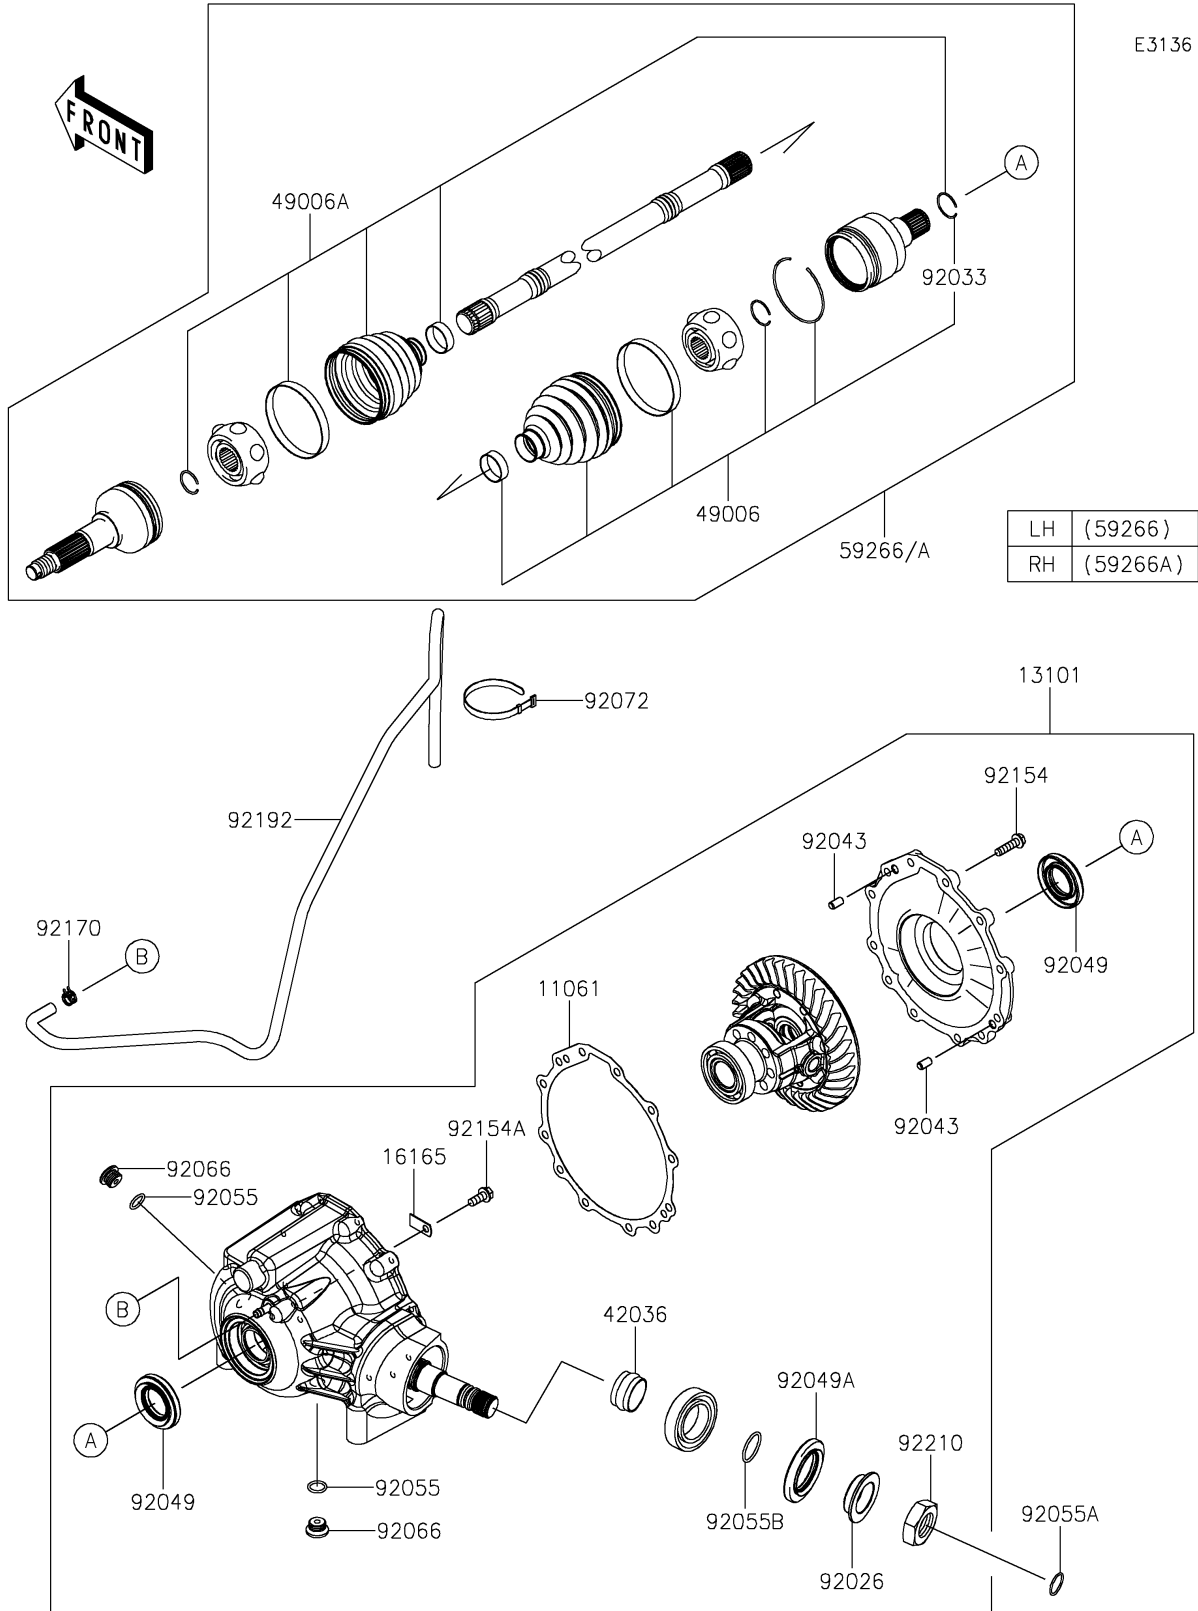

2026 MULE PRO-DXT

PARTS DIAGRAM

Drive Shaft-Front

2026 MULE PRO-DXT

PARTS LIST

Drive Shaft-Front

ITEM NAME

PART NUMBER

QUANTITY
