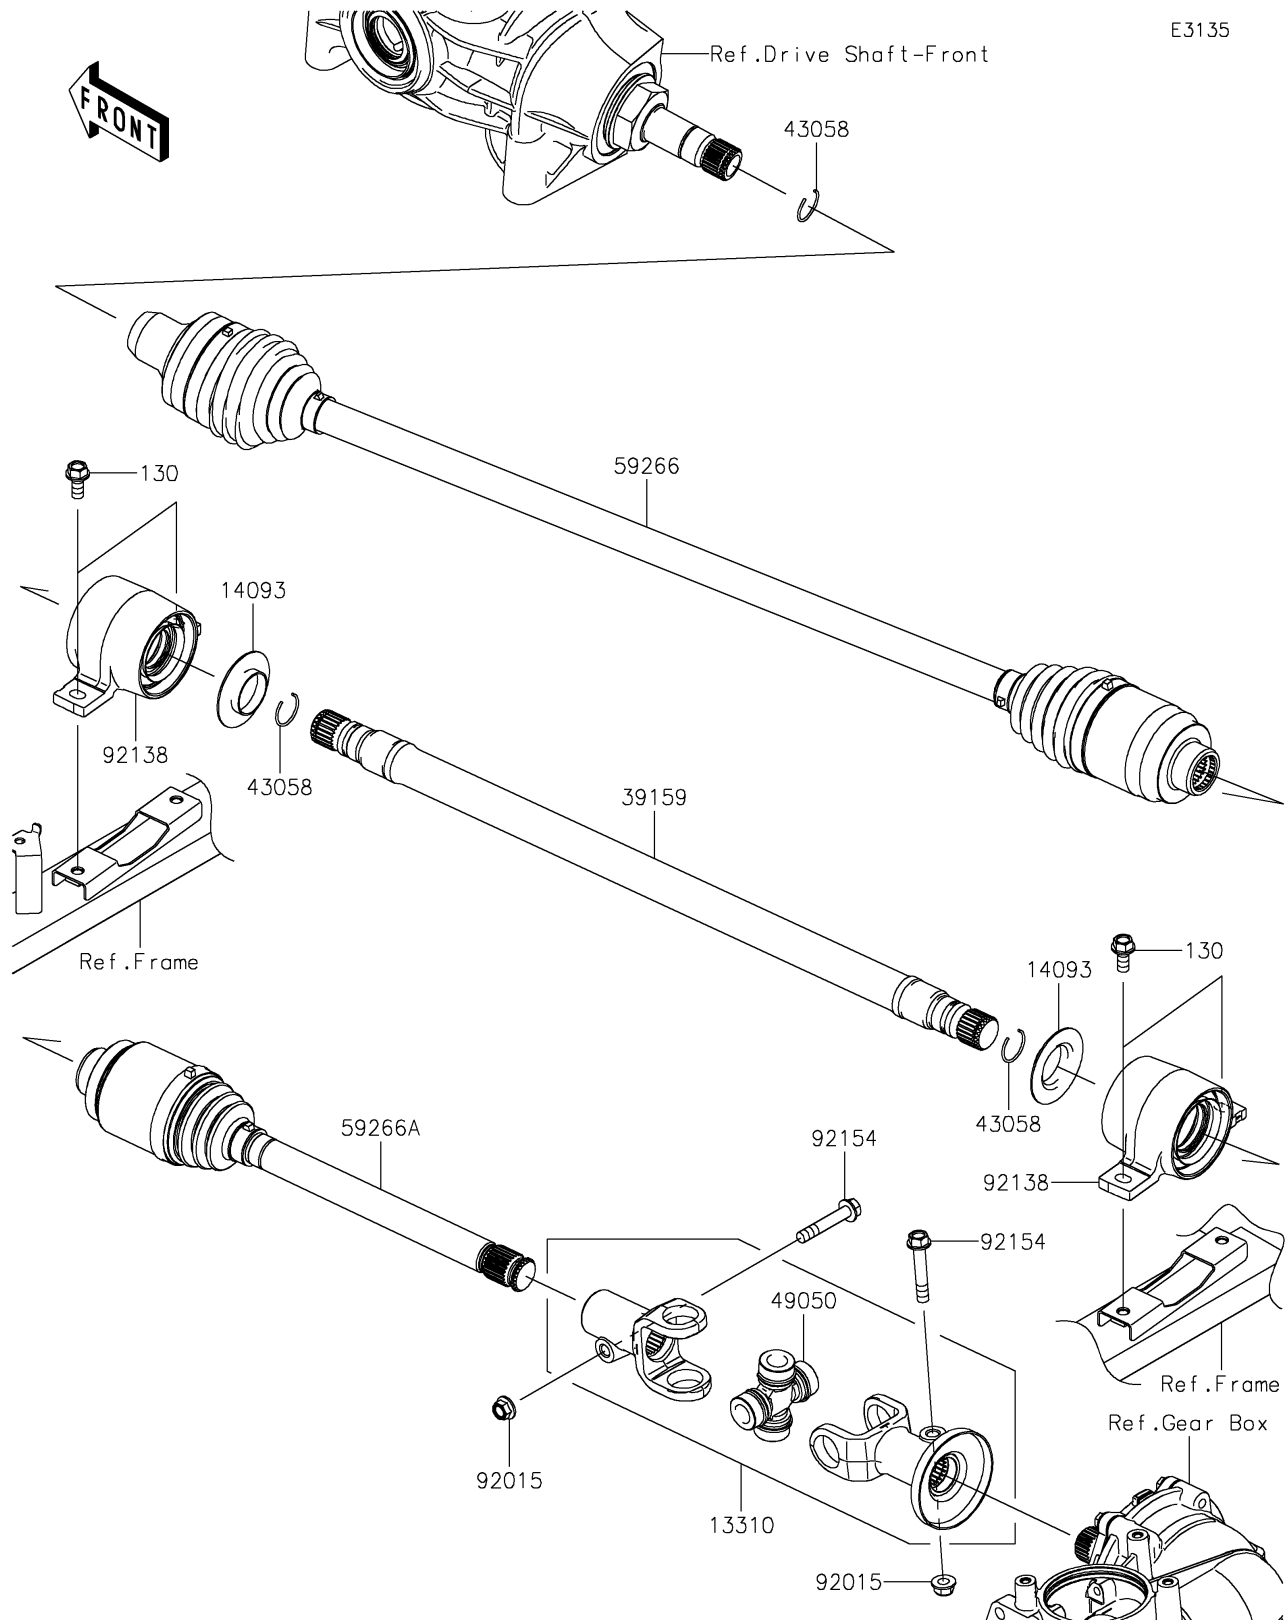

2026 MULE PRO-DXT

PARTS DIAGRAM

Drive Shaft-Propeller

2026 MULE PRO-DXT

PARTS LIST

Drive Shaft-Propeller

ITEM NAME

PART NUMBER

QUANTITY
