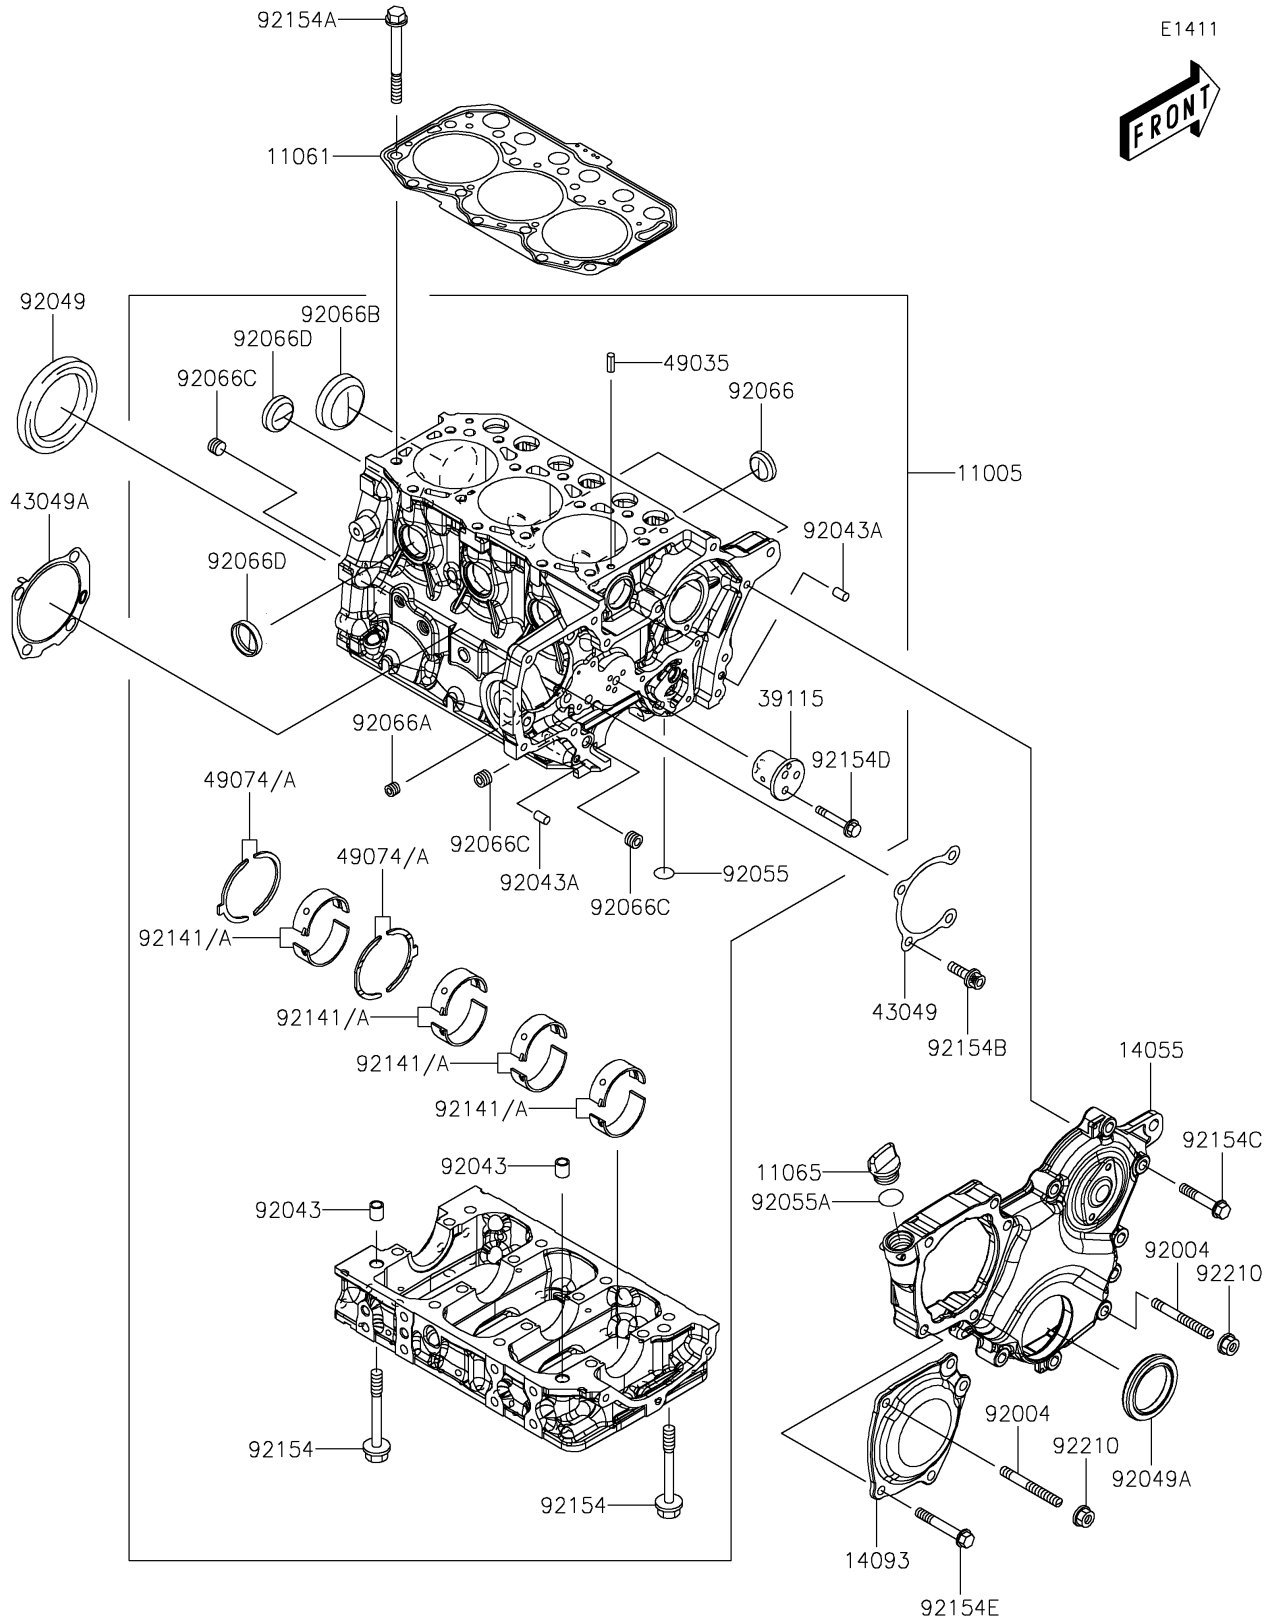

2026 MULE PRO-DXT

PARTS DIAGRAM

Crankcase

E1411

2026 MULE PRO-DXT

PARTS LIST

Crankcase

ITEM NAME

PART NUMBER

QUANTITY
