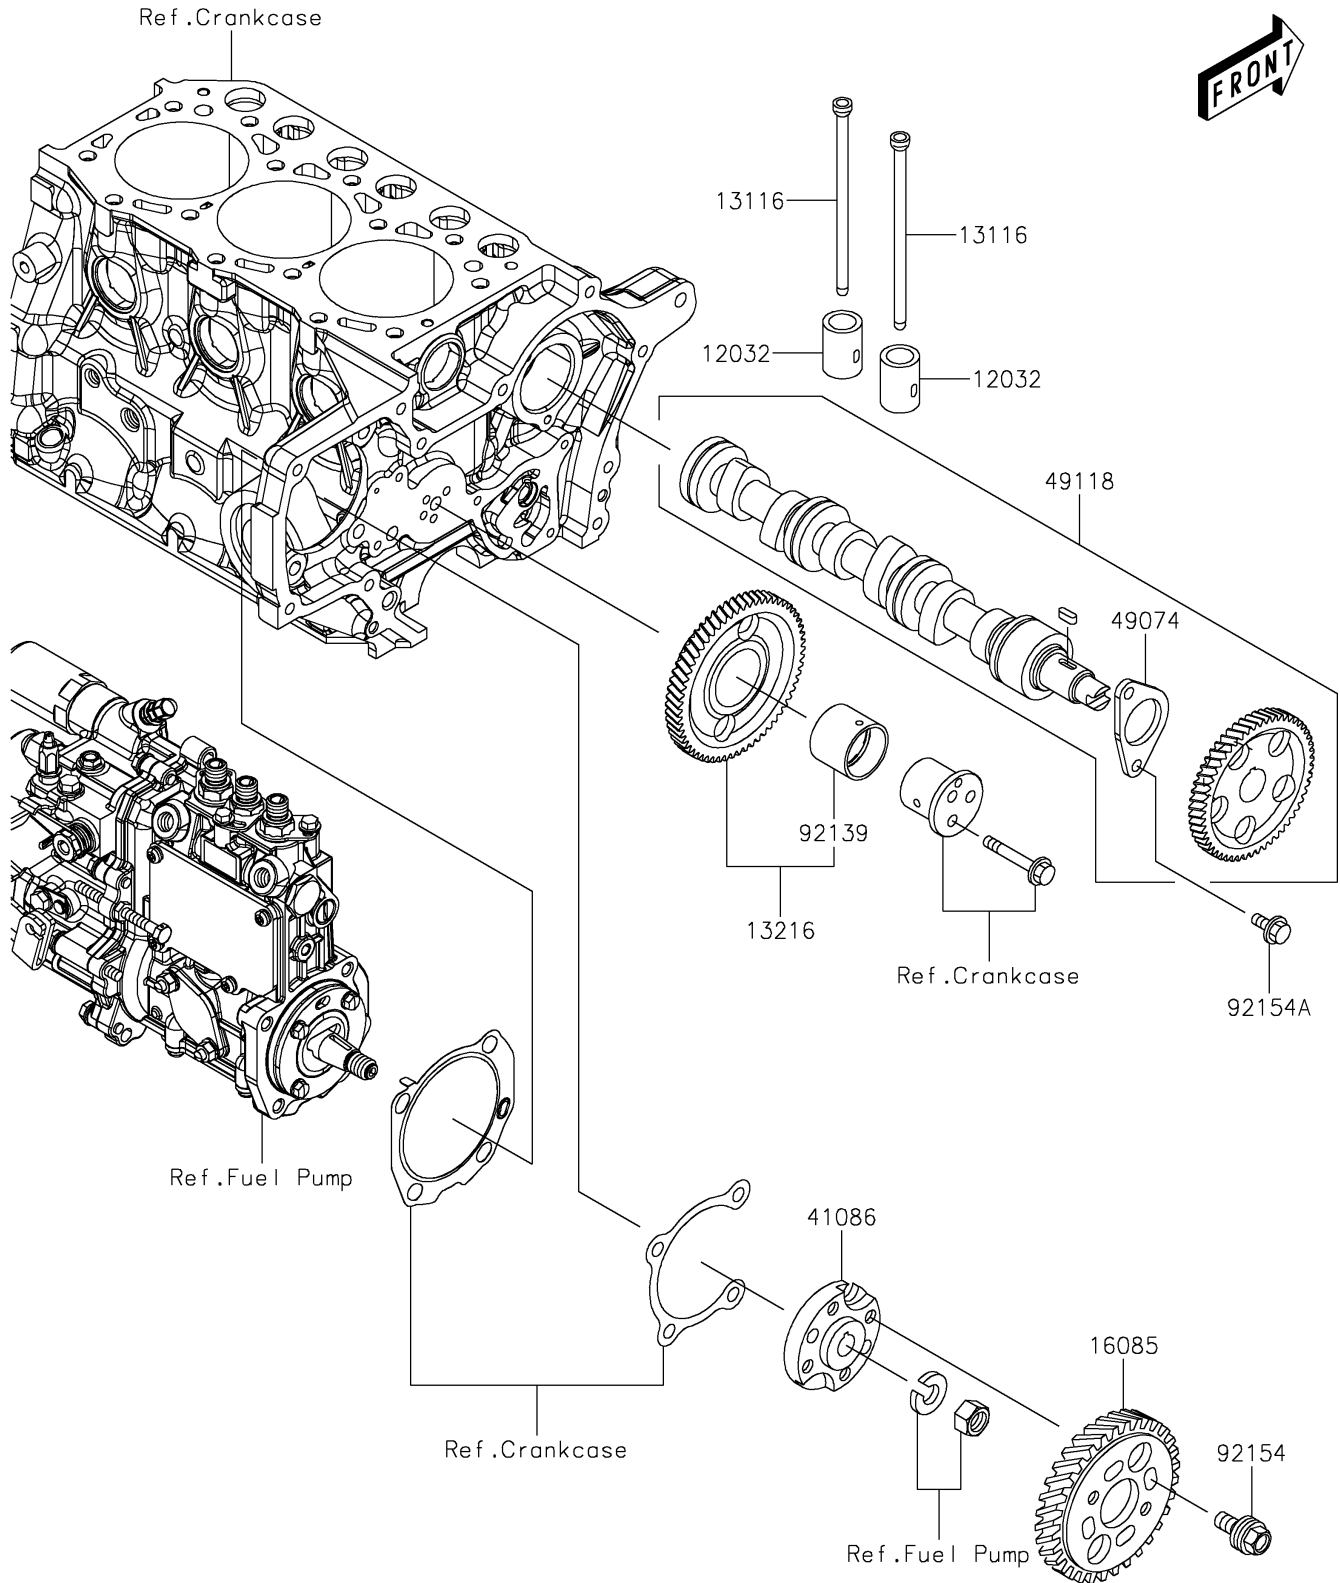

2026 MULE PRO-DXT

PARTS DIAGRAM

Valve(s)/Camshaft(s)

E1211

2026 MULE PRO-DXT

PARTS LIST

Valve(s)/Camshaft(s)

ITEM NAME

PART NUMBER

QUANTITY
