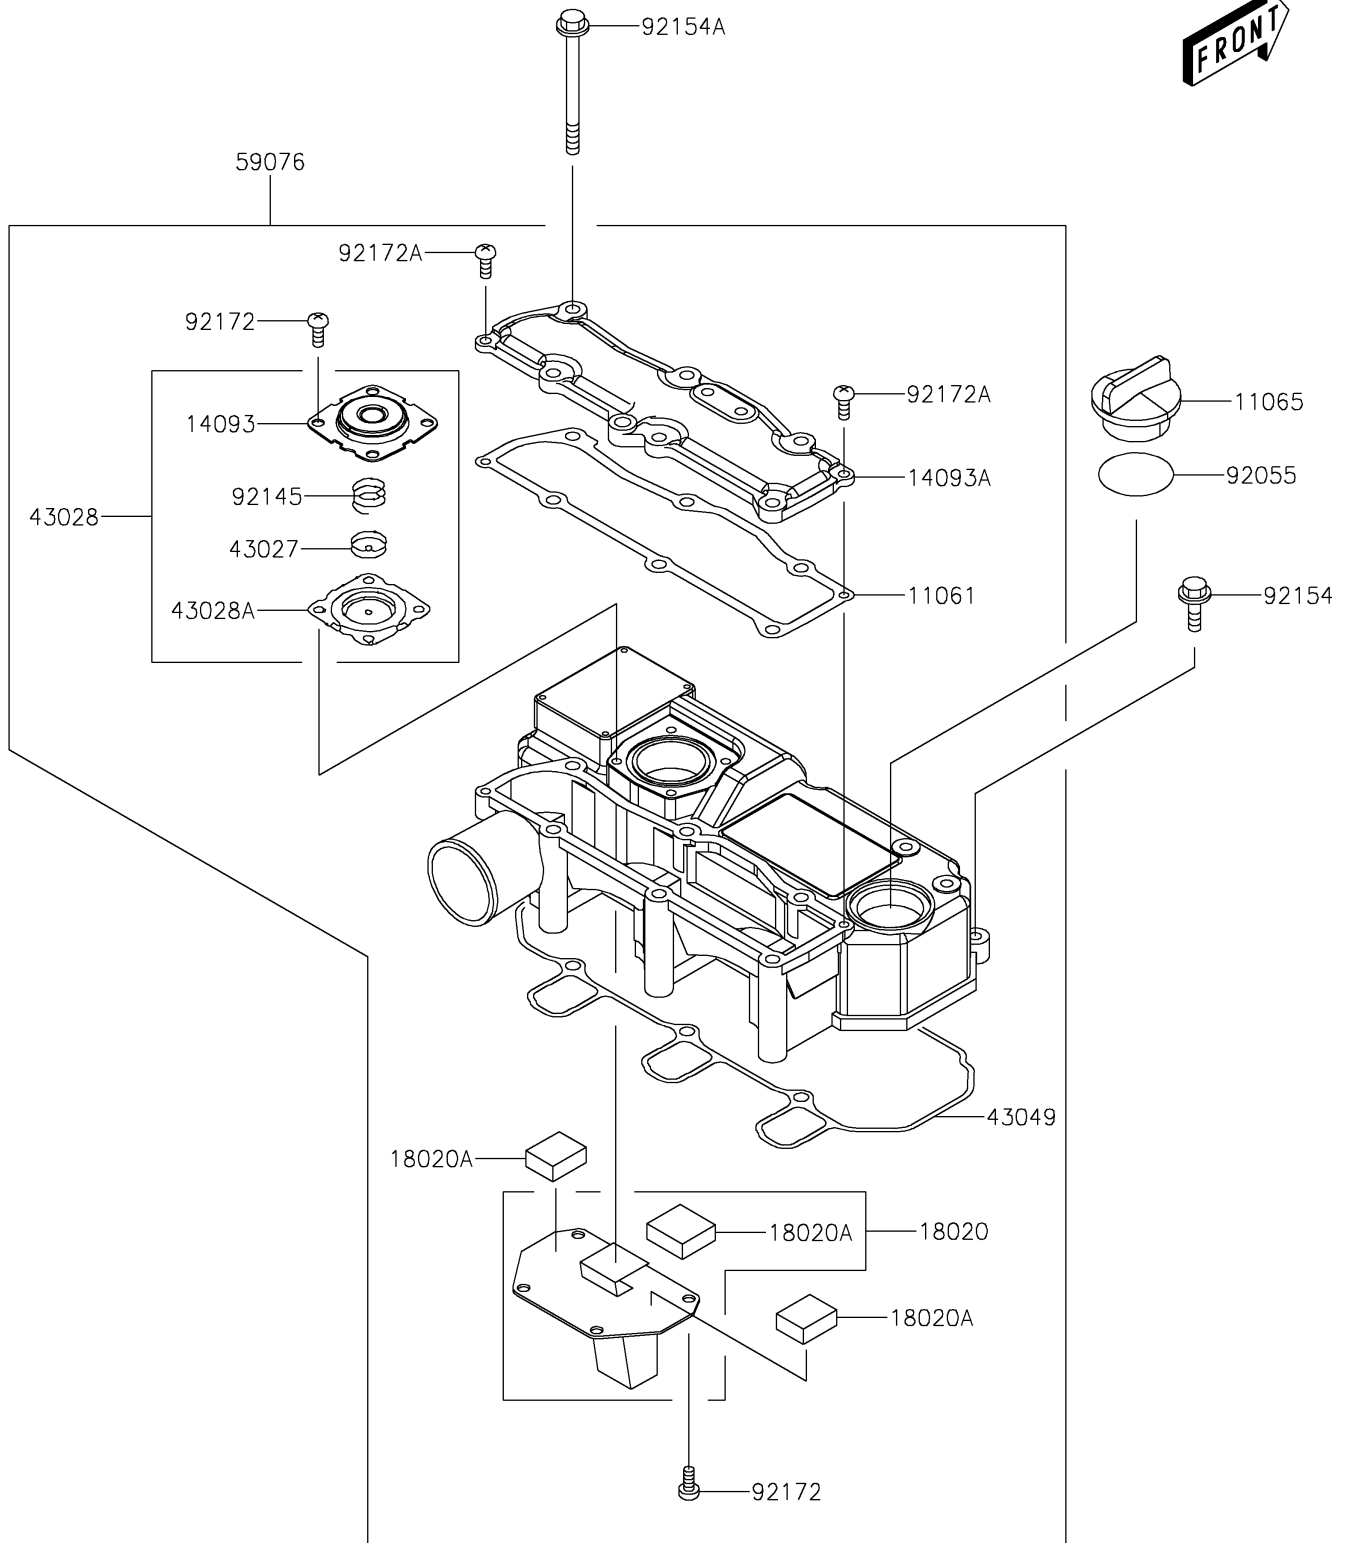

2026 MULE PRO-DXT

PARTS DIAGRAM

Cylinder Head Cover

E1112

2026 MULE PRO-DXT

PARTS LIST

Cylinder Head Cover

ITEM NAME

PART NUMBER

QUANTITY
