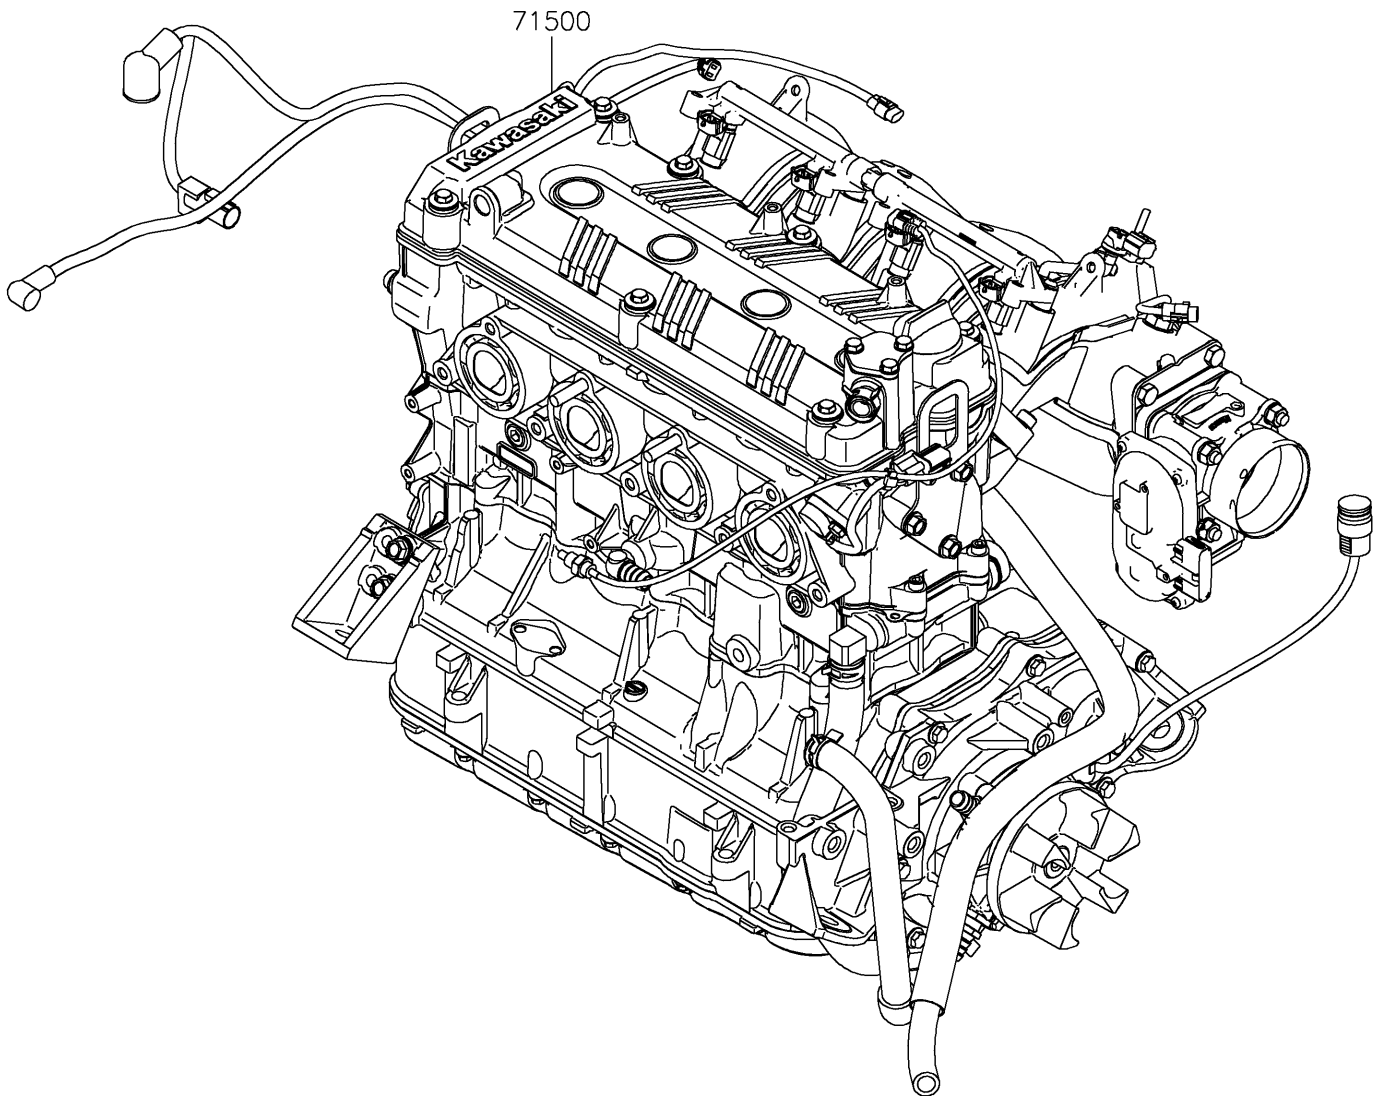

2024 JET SKI® ULTRA® 160LX-S

Kawasaki
Let the Good Times Roll®

PARTS DIAGRAM

Engine Assembly(Only US Market)

F3890

2024 JET SKI® ULTRA® 160LX-S

PARTS LIST

Engine Assembly(Only US Market)

ITEM NAME	PART NUMBER	QUANTITY
-----------	-------------	----------