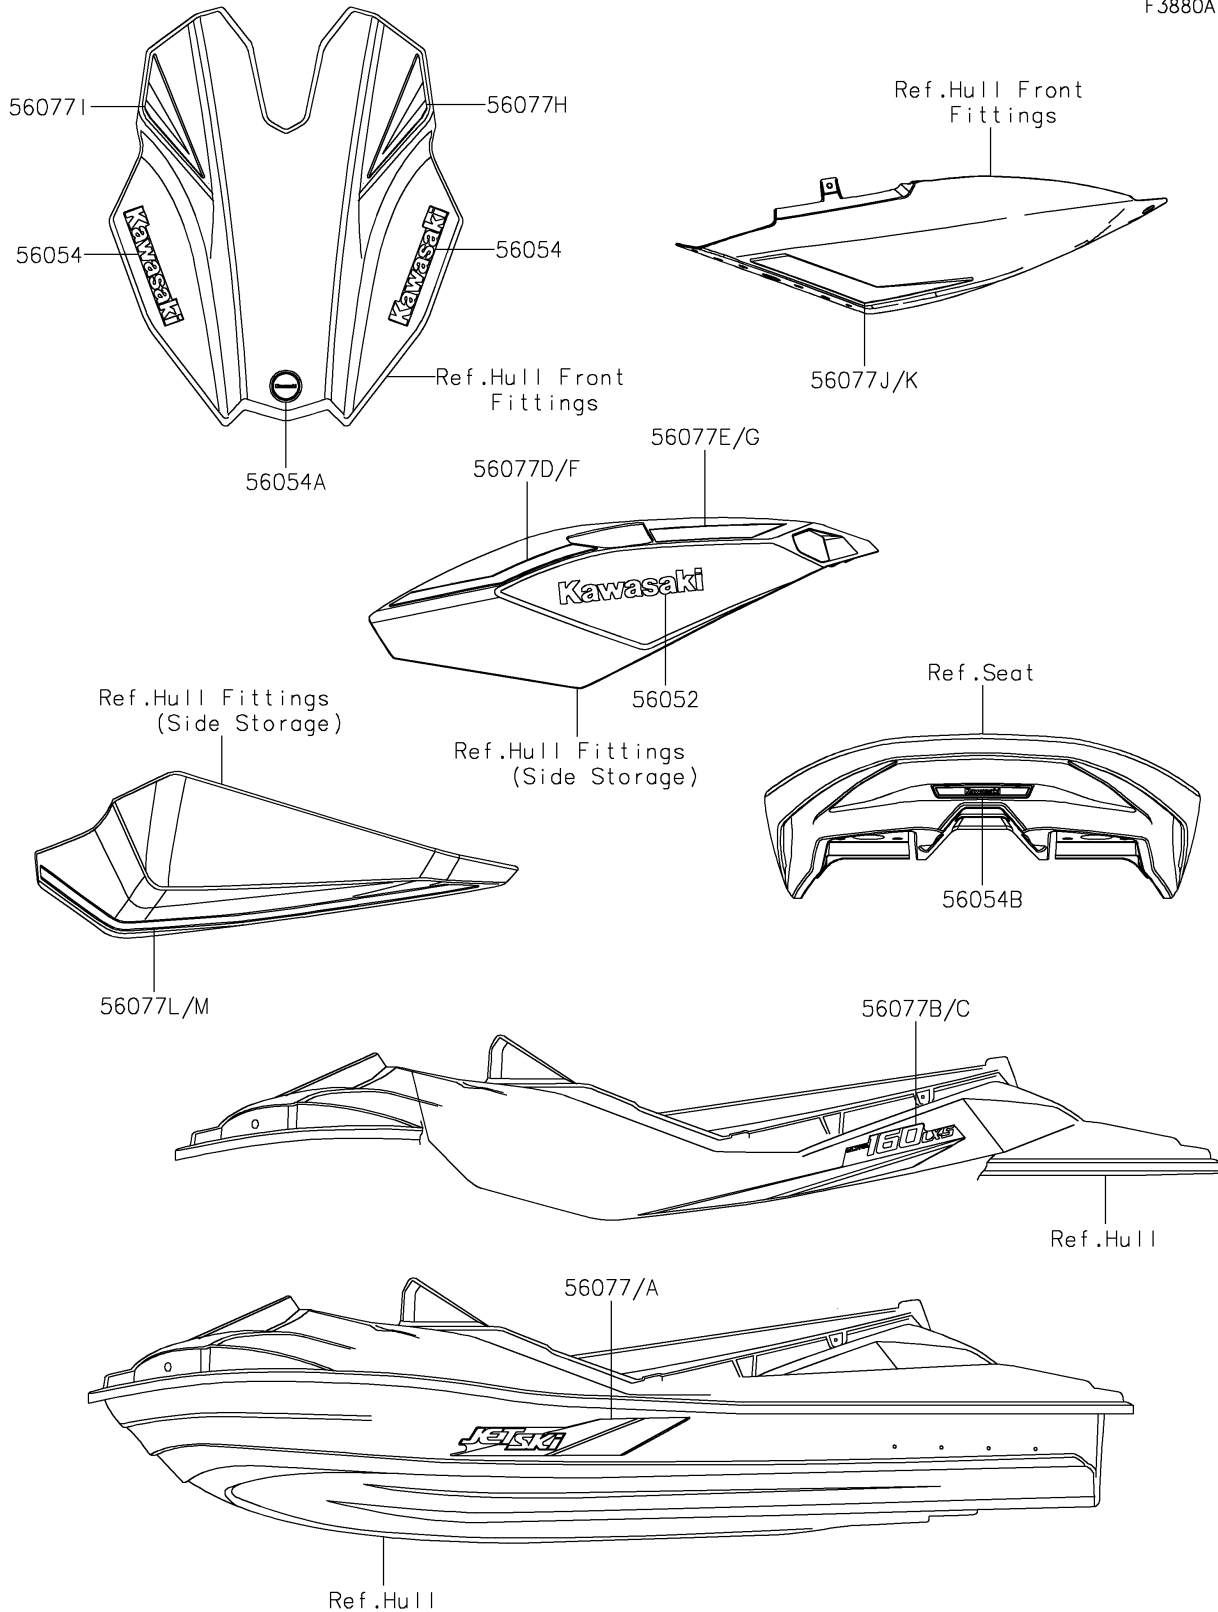

2025 Ultra 160LX-S

PARTS DIAGRAM

Decals(BSFNN/BSSNN)

F3880A

2025 Ultra 160LX-S

PARTS LIST

Decals(BSFNN/BSSNN)

ITEM NAME

PART NUMBER

QUANTITY
