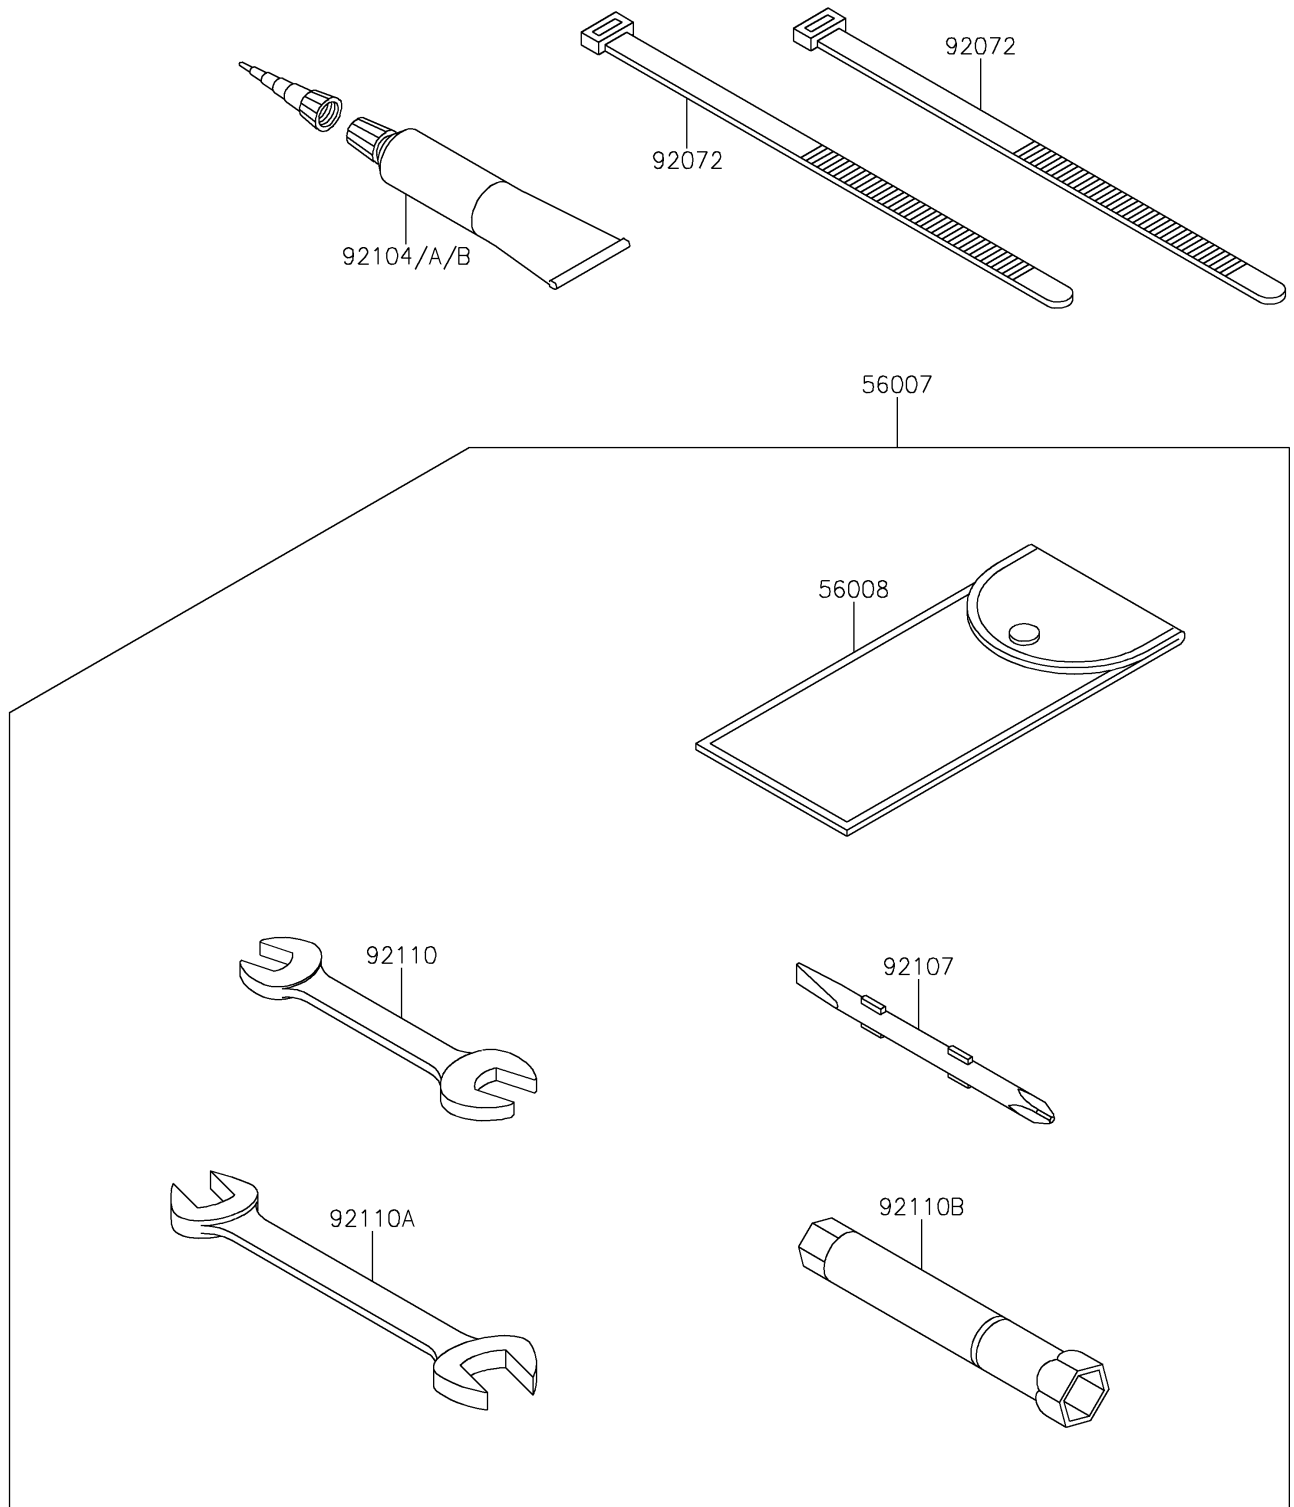

2025 Ultra 160LX-S

PARTS DIAGRAM

Owner's Tools

F3182

2025 Ultra 160LX-S

PARTS LIST

Owner's Tools

ITEM NAME

PART NUMBER

QUANTITY
