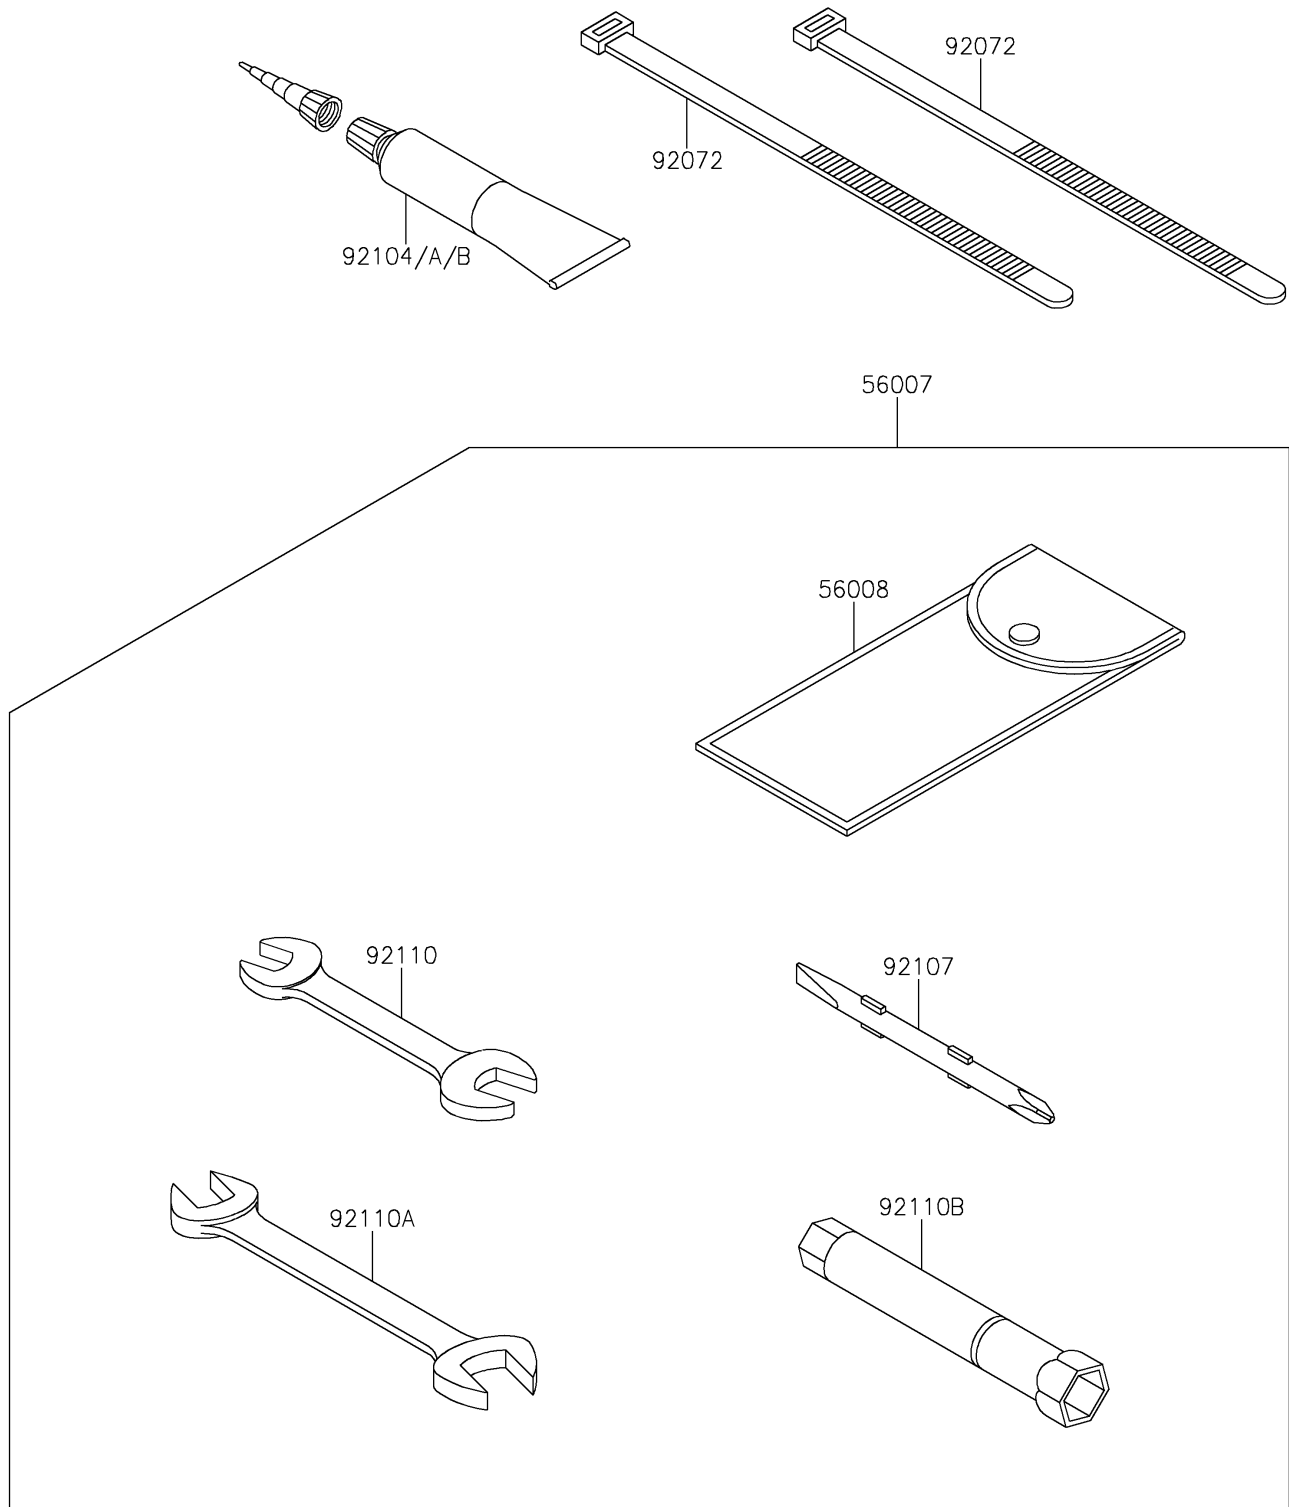

2024 JET SKI® ULTRA® 160LX-S

PARTS DIAGRAM

Owner's Tools

F3182

2024 JET SKI® ULTRA® 160LX-S

PARTS LIST Owner's Tools

ITEM NAME

PART NUMBER

QUANTITY
