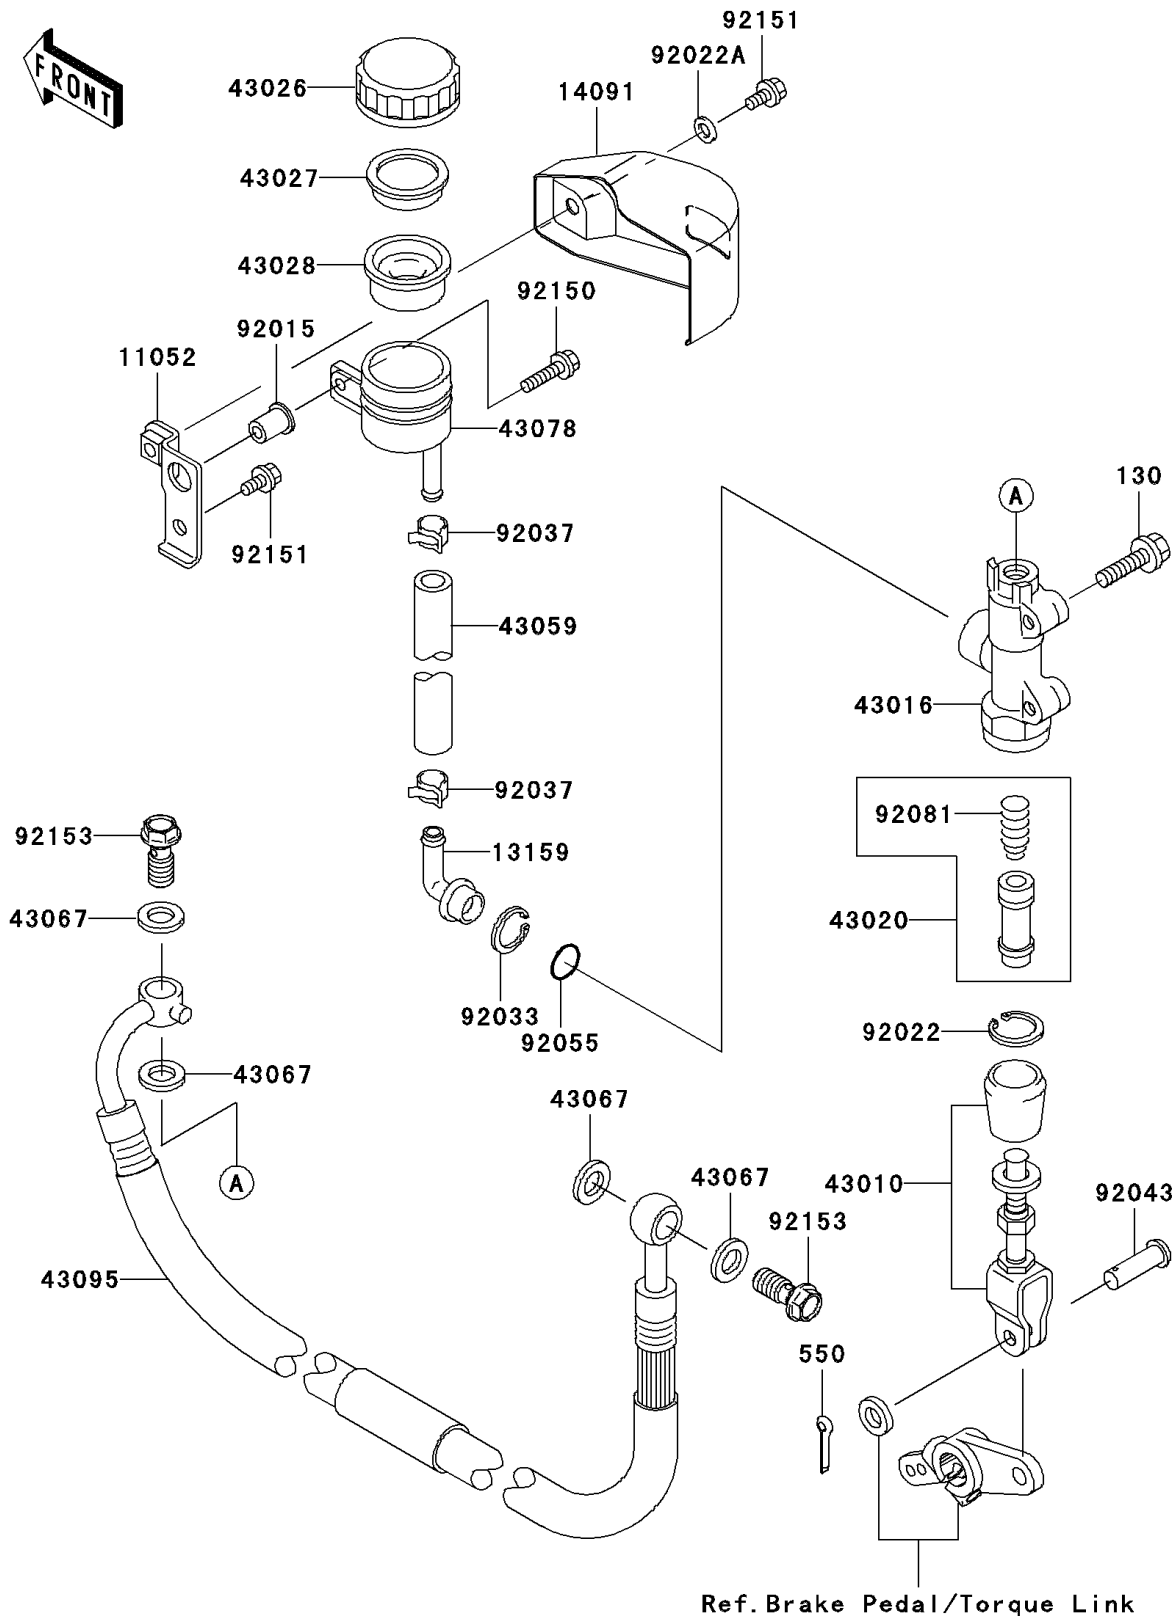

2005 Vulcan 1600 Nomad

PARTS DIAGRAM

Rear Master Cylinder

2005 Vulcan 1600 Nomad

PARTS LIST

Rear Master Cylinder

ITEM NAME

PART NUMBER

QUANTITY
