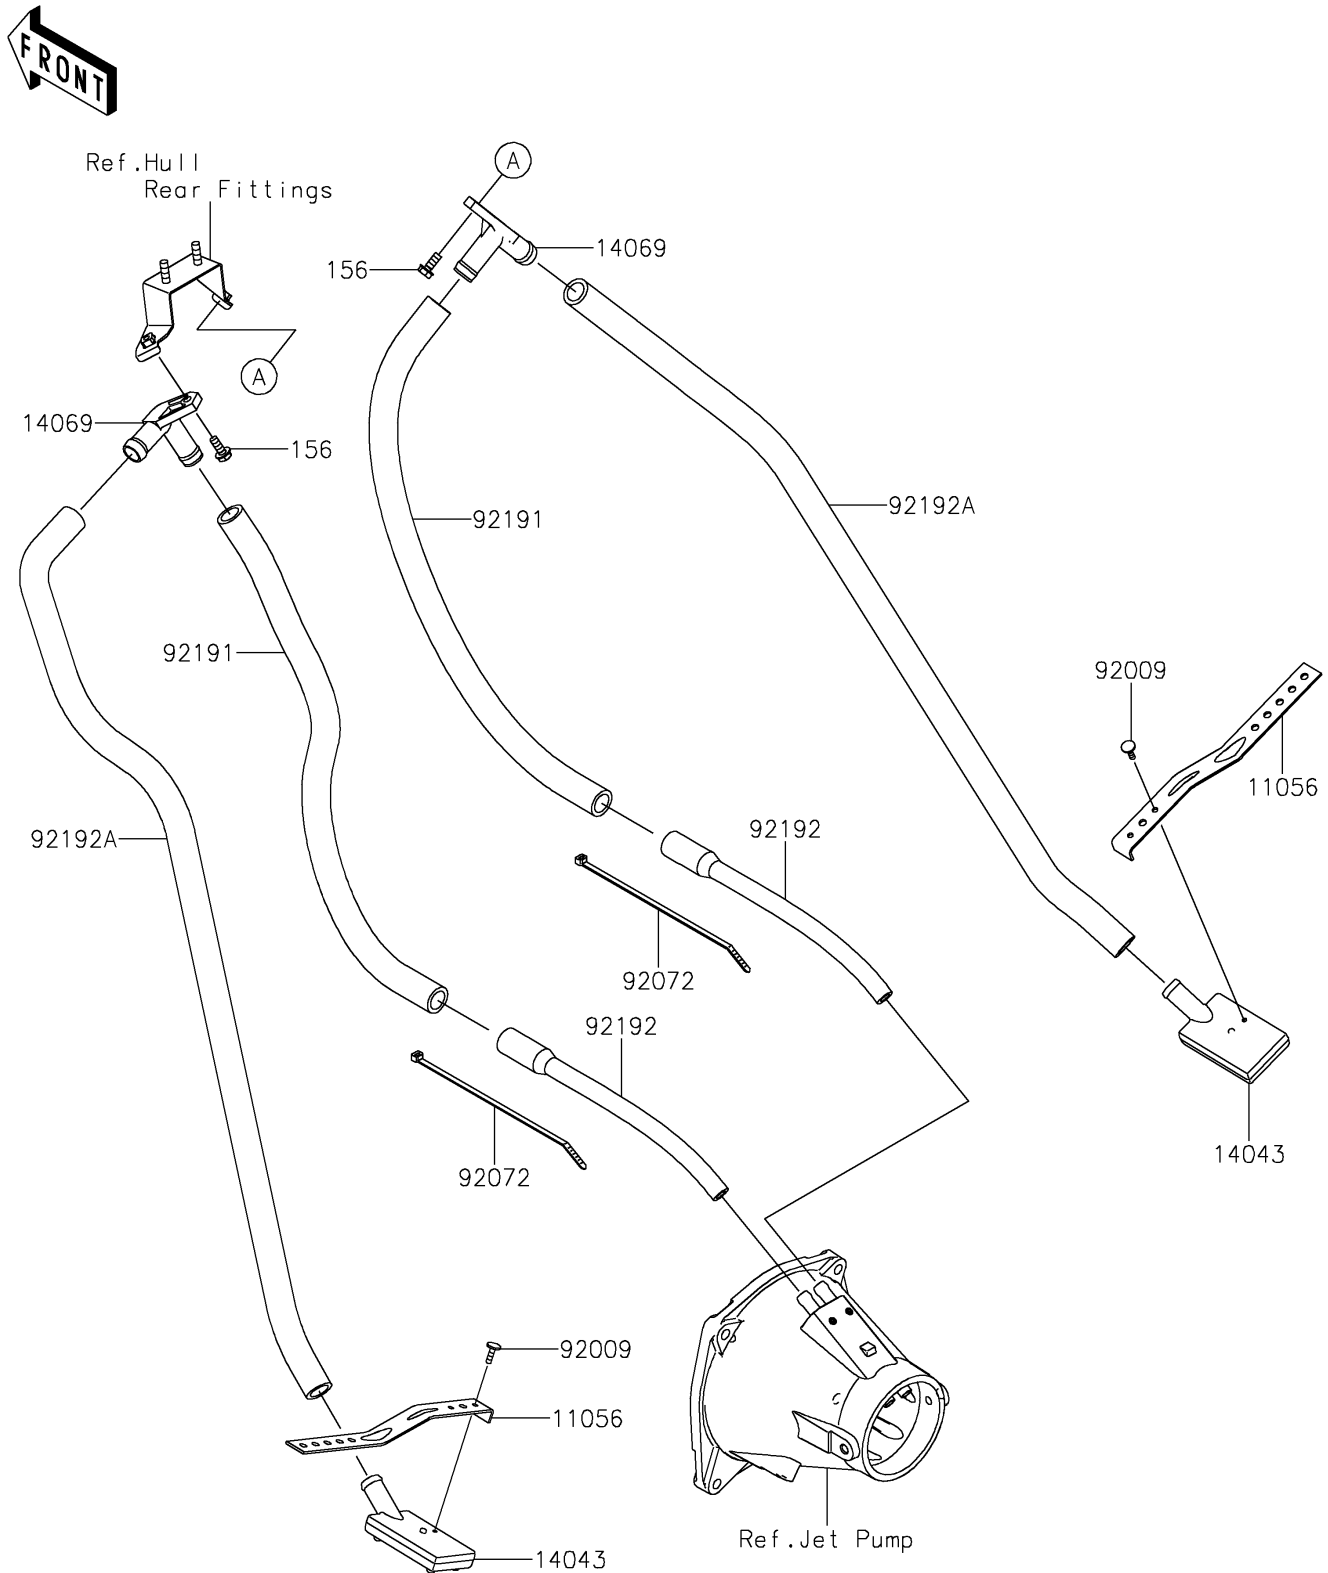

2025 Ultra 160LX-S

PARTS DIAGRAM

Bilge System

F3145

2025 Ultra 160LX-S

PARTS LIST

Bilge System

Kawasaki

Let the Good Times Roll®

ITEM NAME

PART NUMBER

QUANTITY
