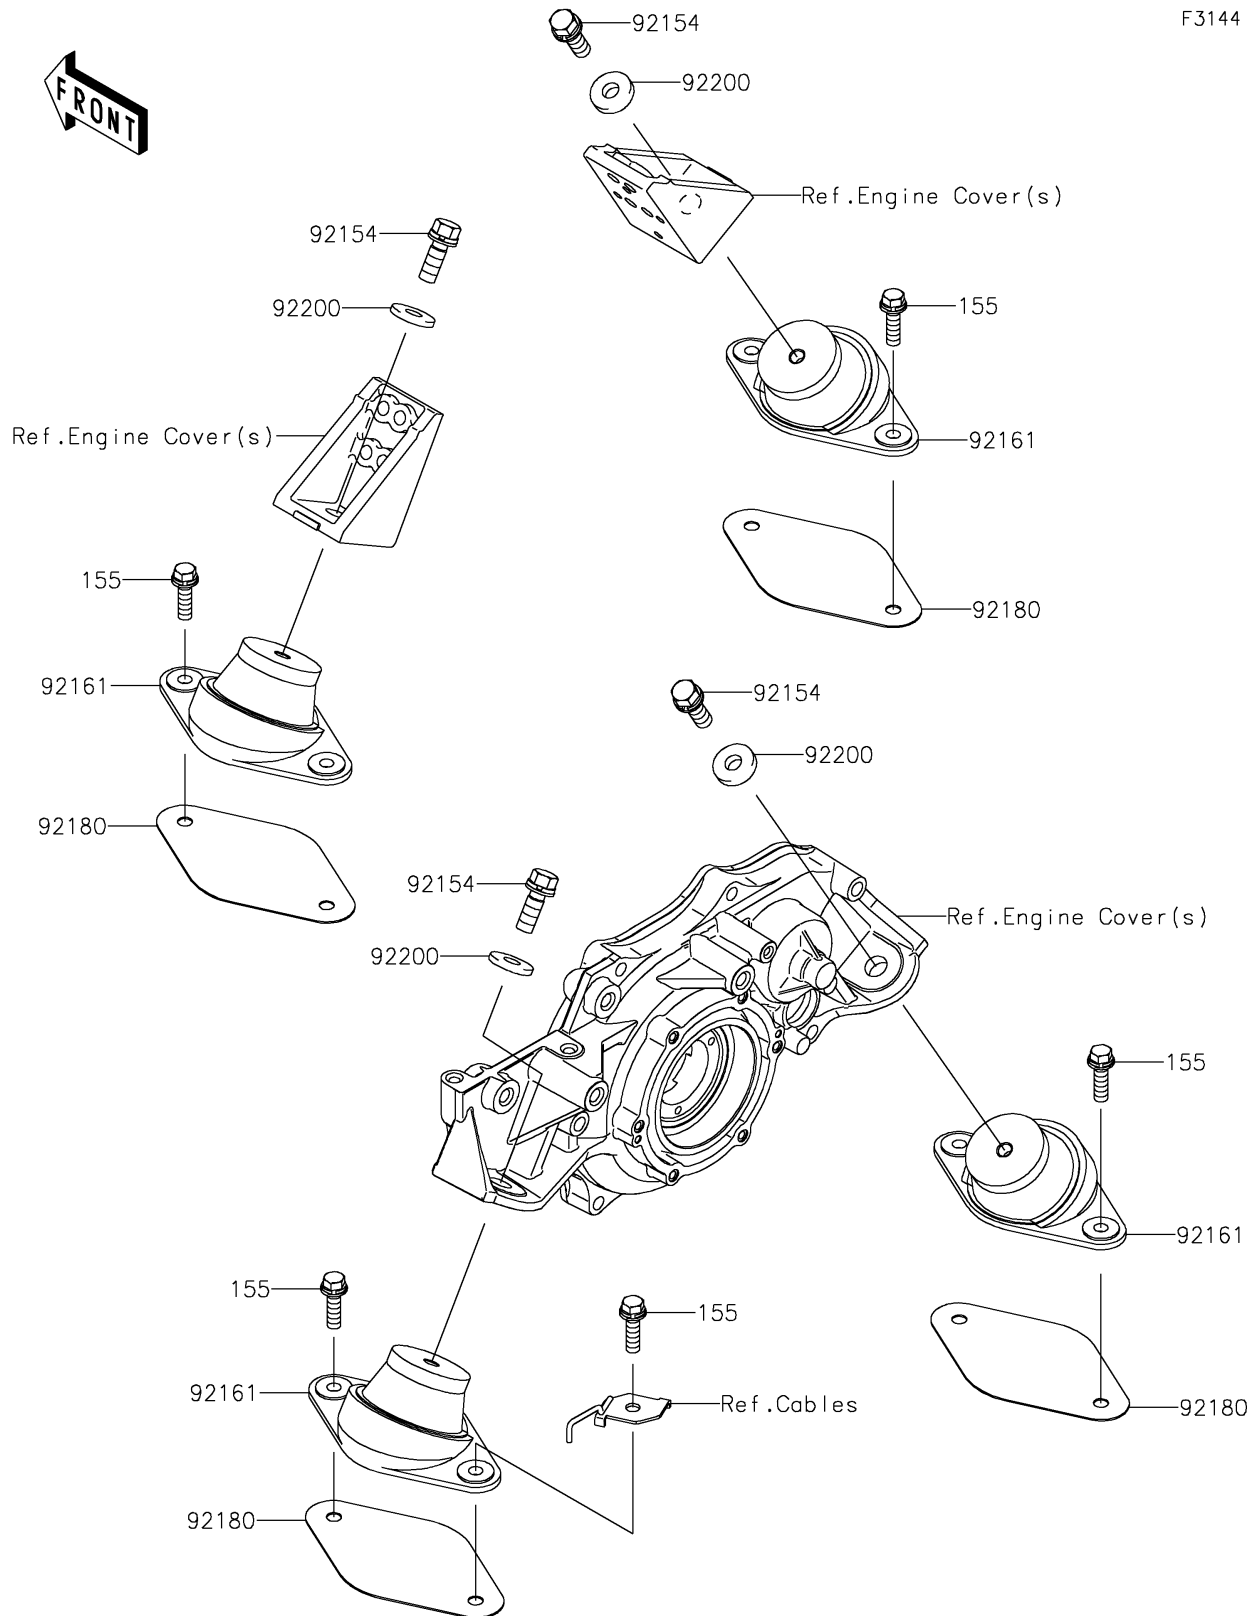

2024 JET SKI® ULTRA® 160LX-S

PARTS DIAGRAM

Engine Mount

2024 JET SKI® ULTRA® 160LX-S

PARTS LIST

Engine Mount

ITEM NAME	PART NUMBER	QUANTITY
-----------	-------------	----------
