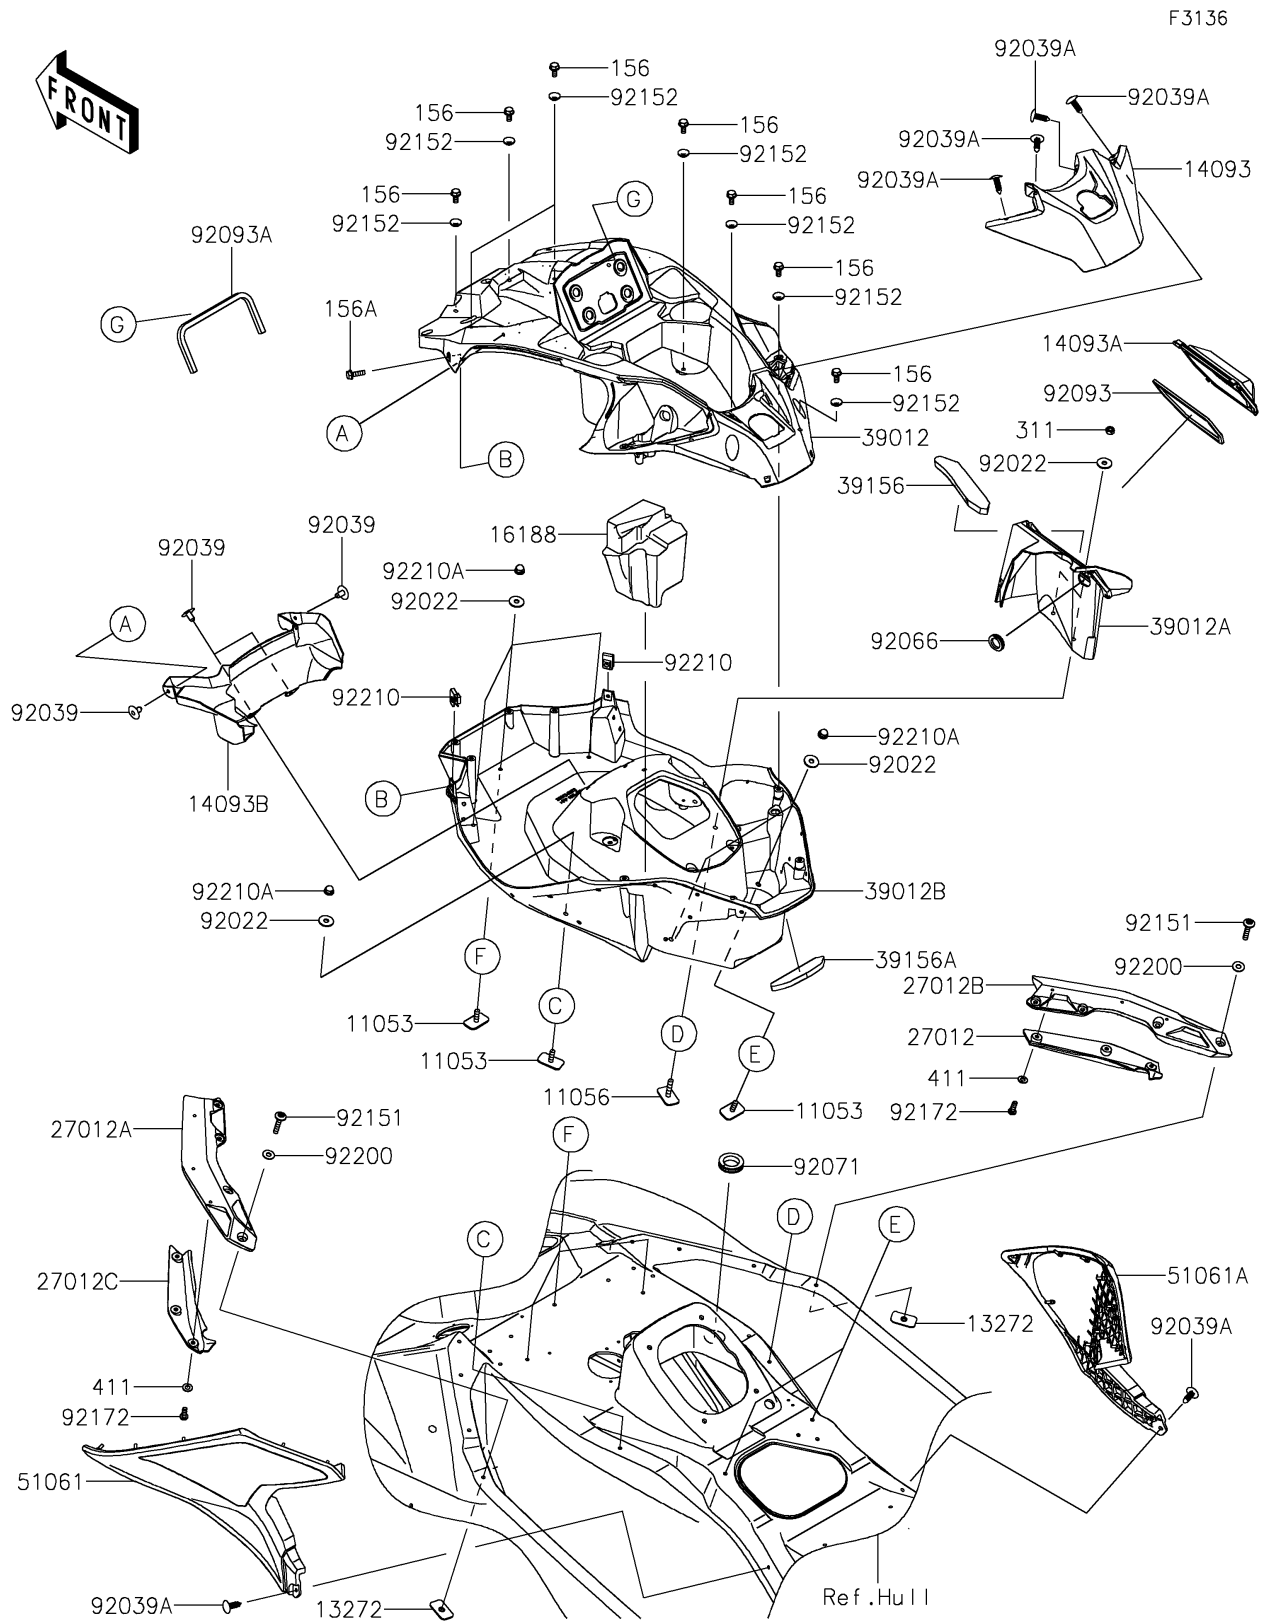

2025 Ultra 160LX-S

PARTS DIAGRAM

Hull Middle Fittings

2025 Ultra 160LX-S

PARTS LIST

Hull Middle Fittings

ITEM NAME

PART NUMBER

QUANTITY
