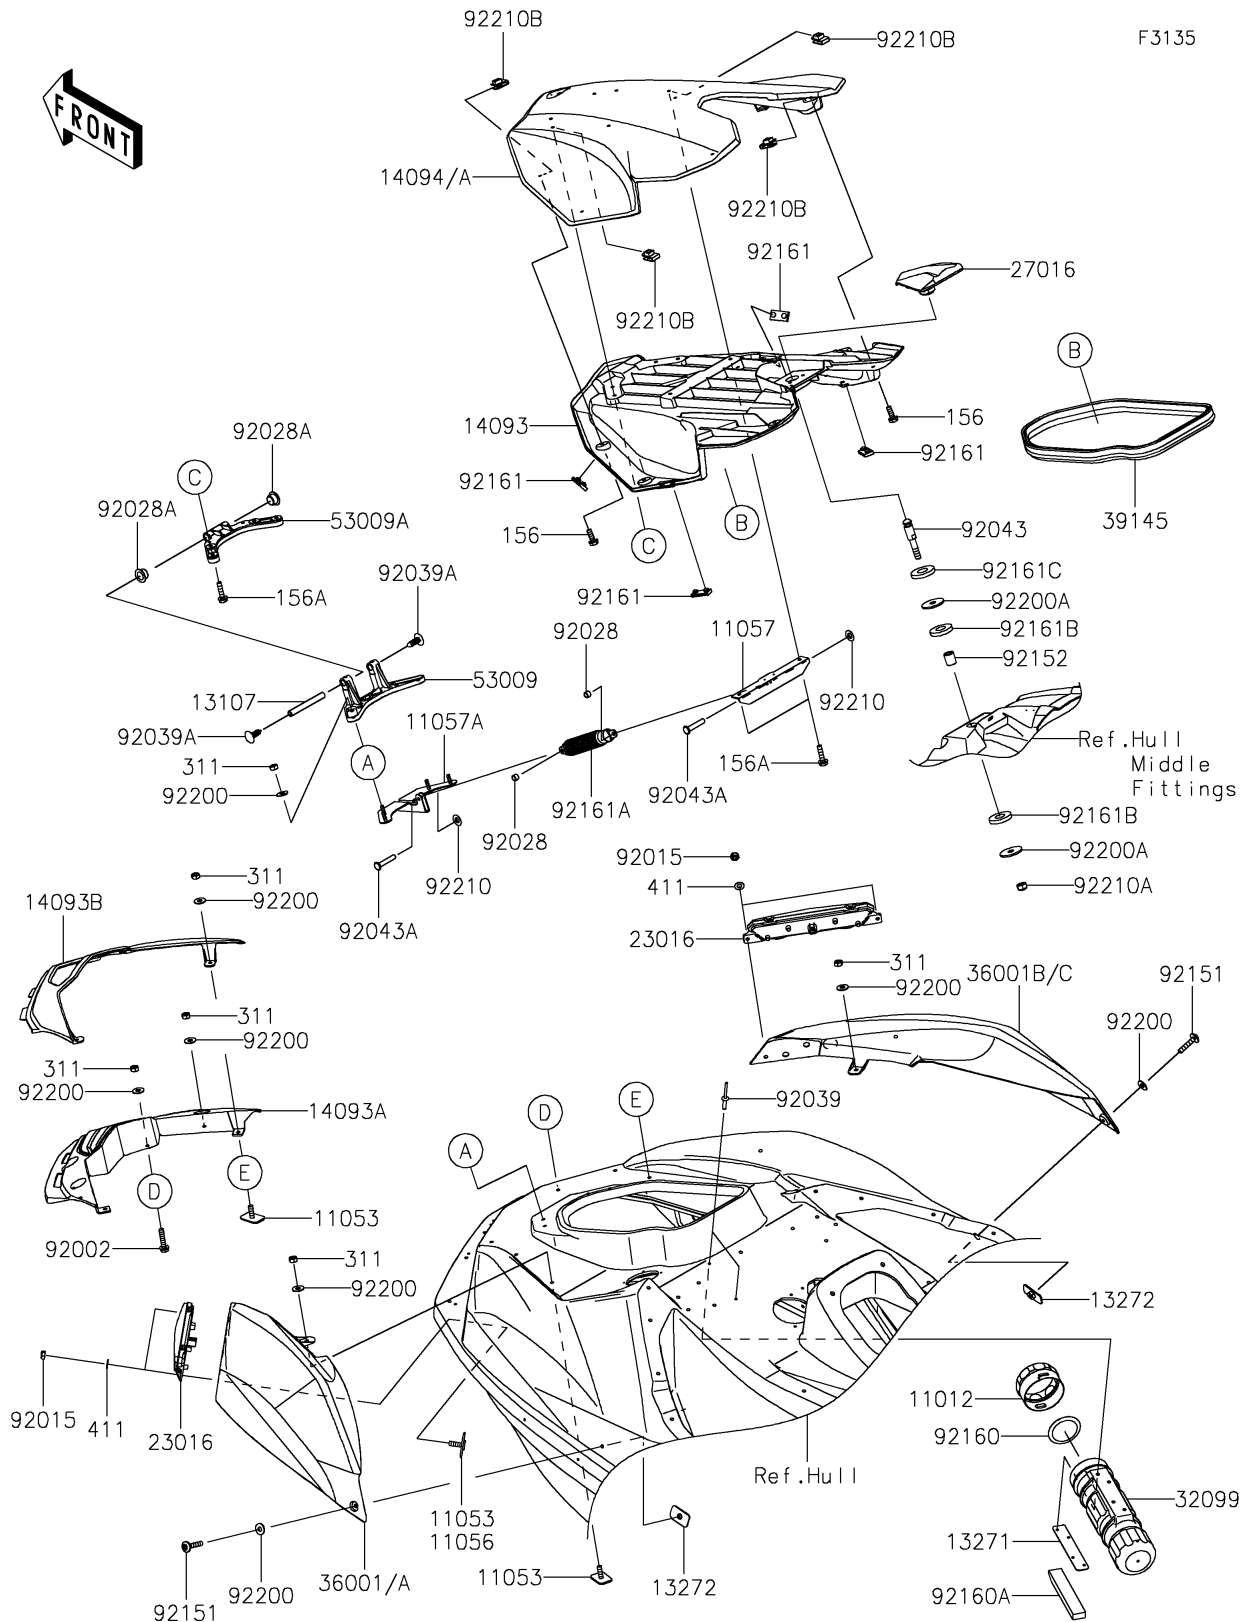

2025 Ultra 160LX-S

PARTS DIAGRAM

Hull Front Fittings

2025 Ultra 160LX-S

PARTS LIST

Hull Front Fittings

ITEM NAME

PART NUMBER

QUANTITY
