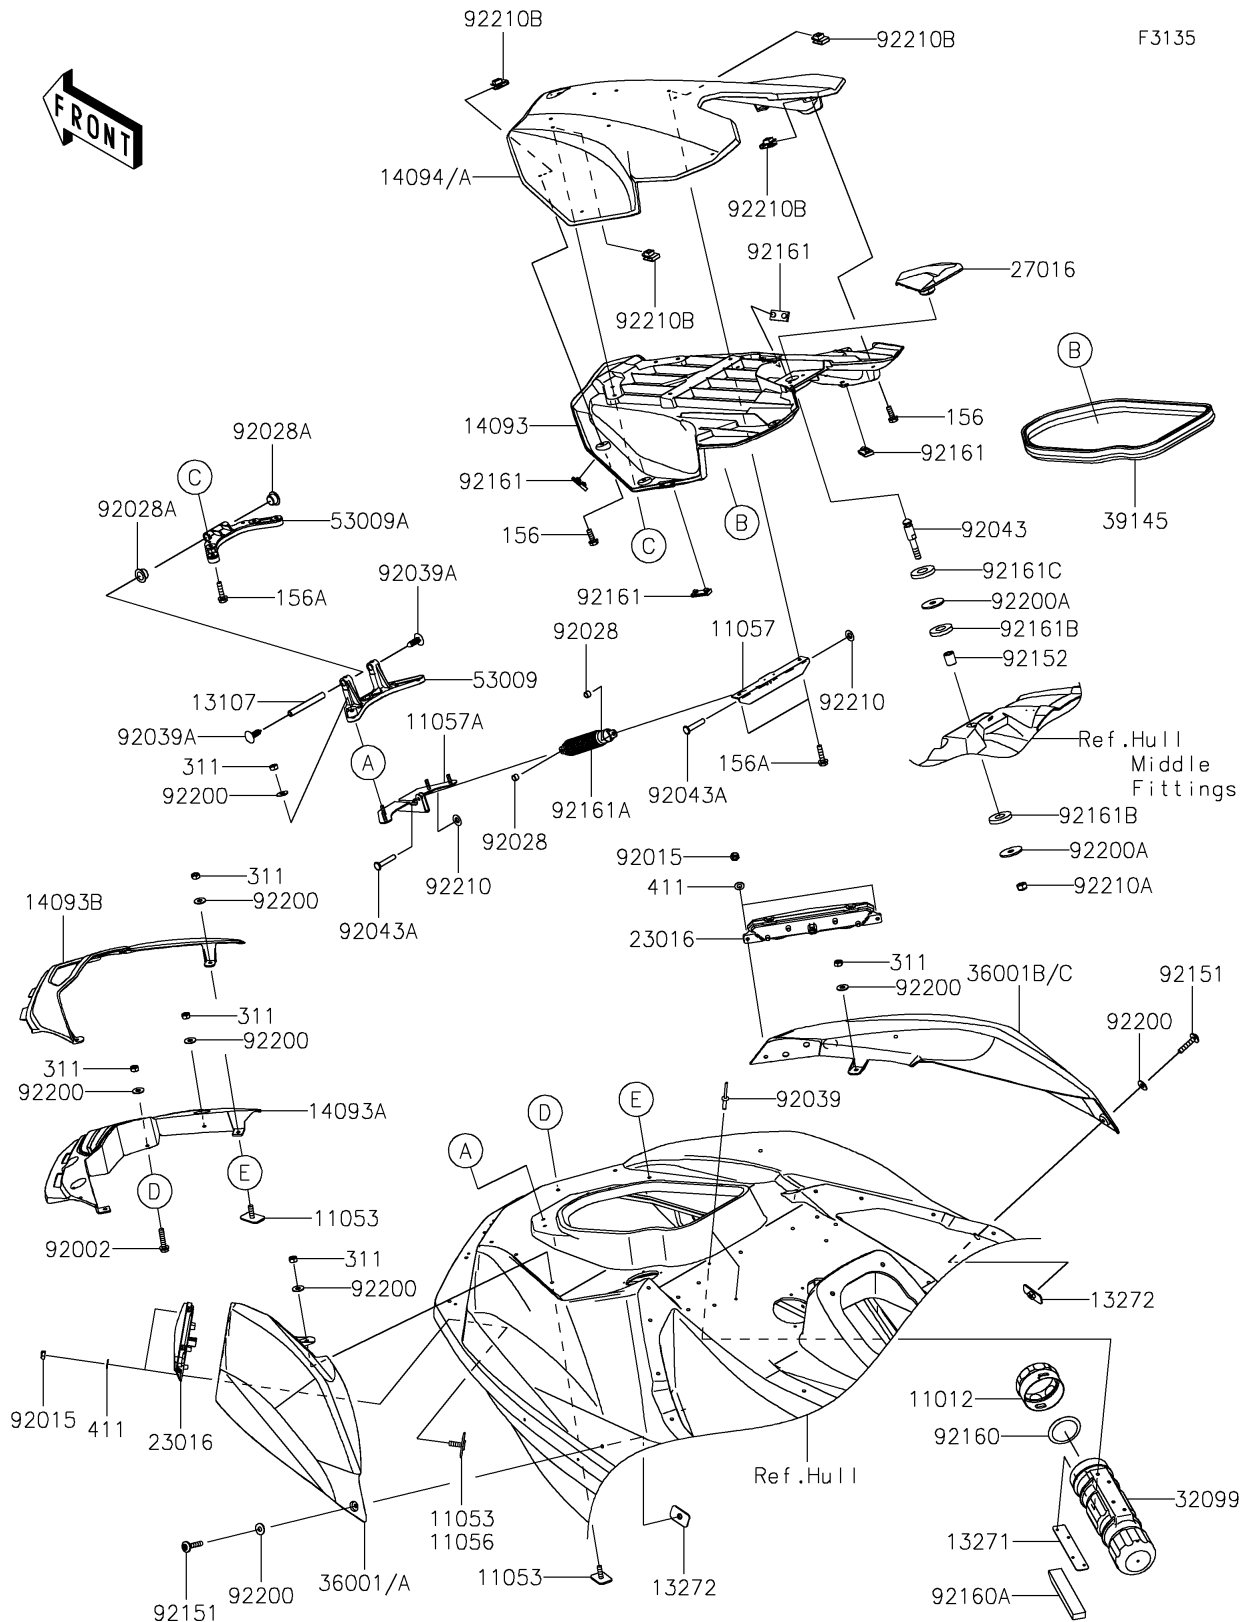

2024 JET SKI® ULTRA® 160LX-S

PARTS DIAGRAM Hull Front Fittings