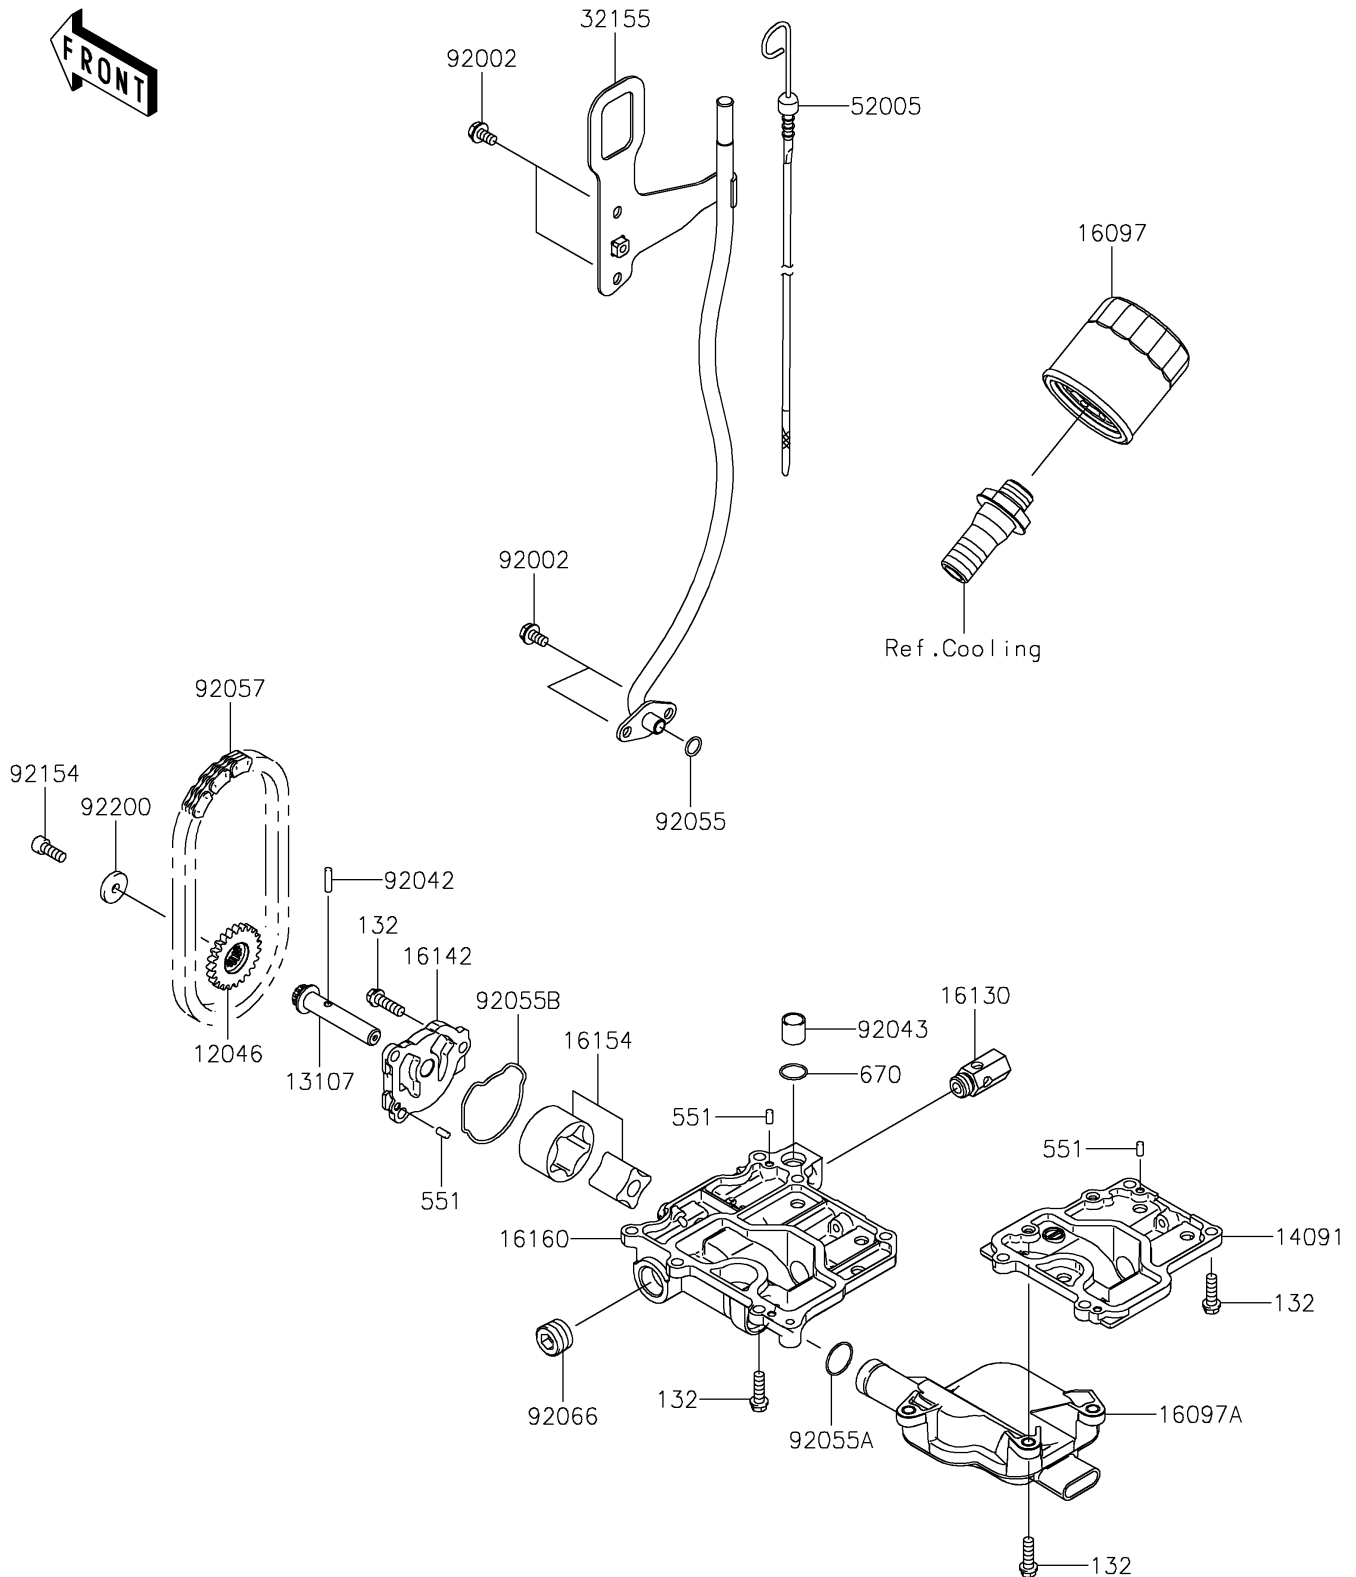

2024 JET SKI® ULTRA® 160LX-S

PARTS DIAGRAM

Oil Pump

E1710

2024 JET SKI® ULTRA® 160LX-S

PARTS LIST

Oil Pump

ITEM NAME	PART NUMBER	QUANTITY
-----------	-------------	----------
