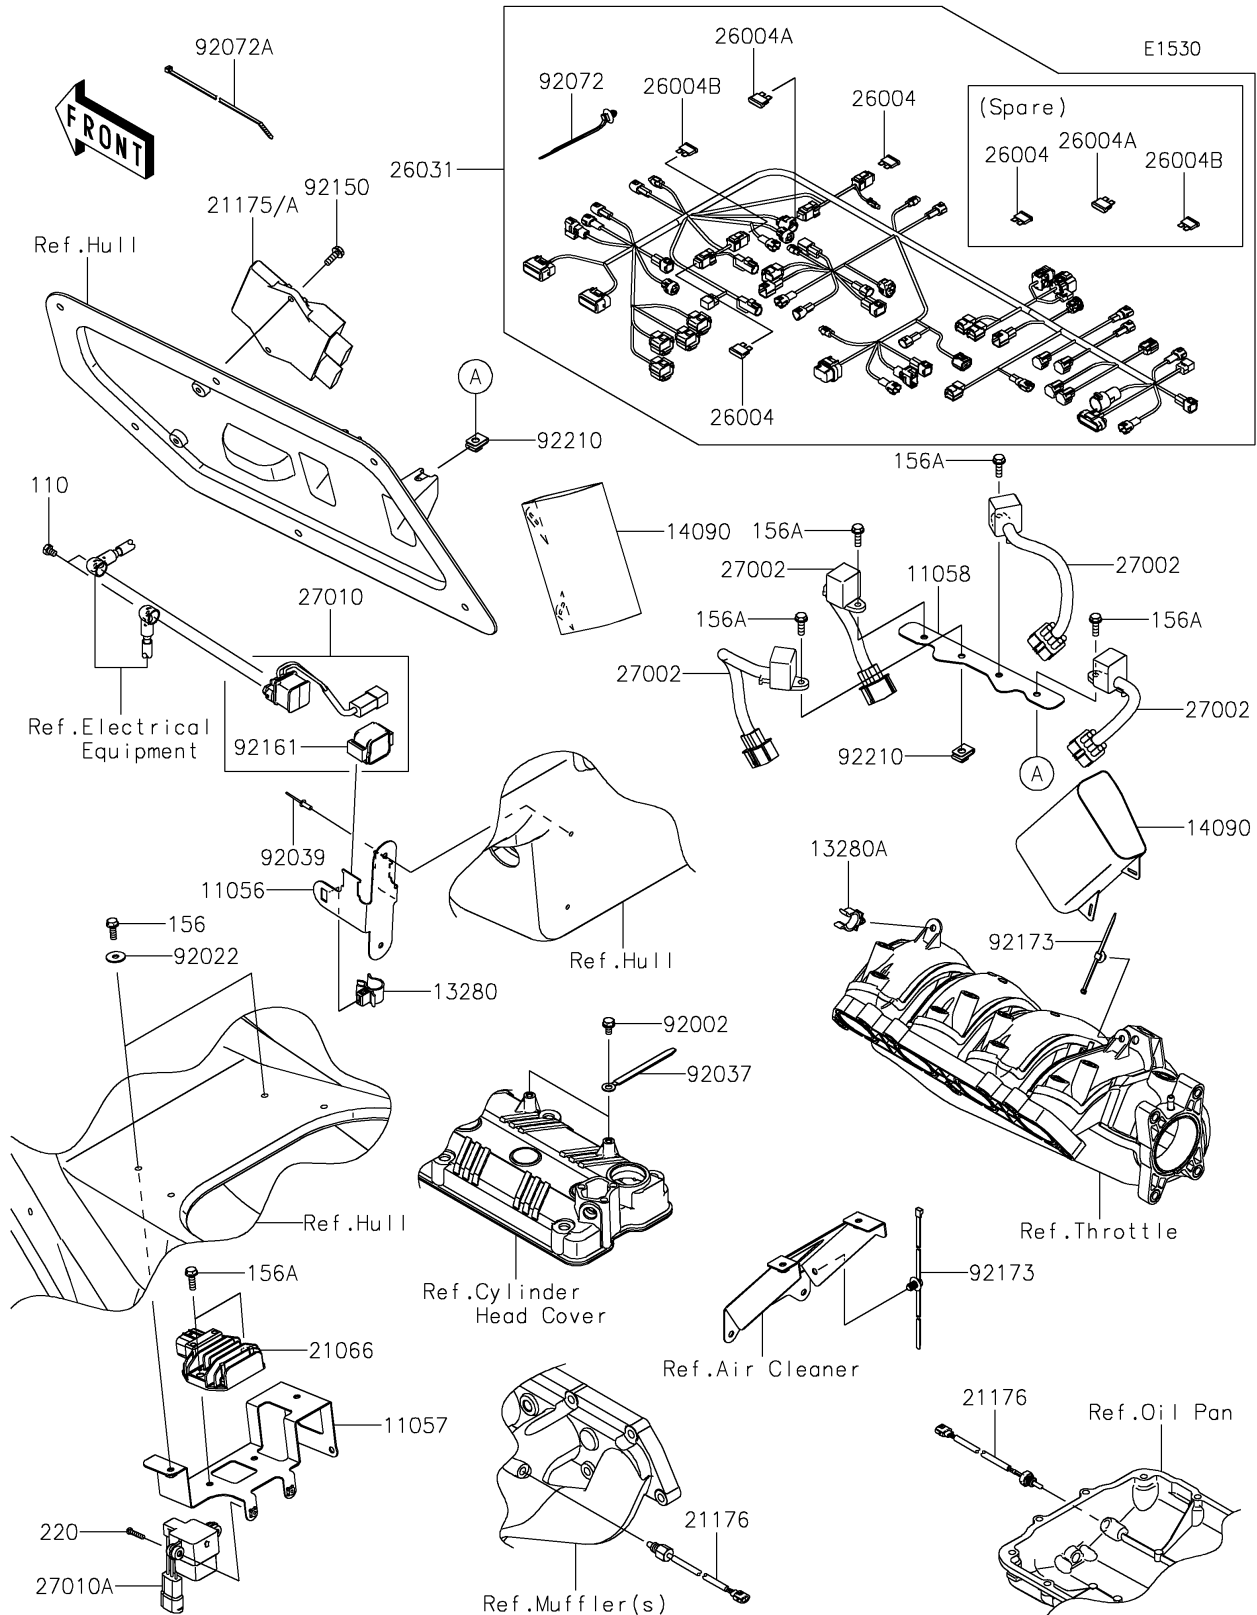

2025 Ultra 160LX-S

PARTS DIAGRAM

Fuel Injection

2025 Ultra 160LX-S

PARTS LIST

Fuel Injection

ITEM NAME

PART NUMBER

QUANTITY
