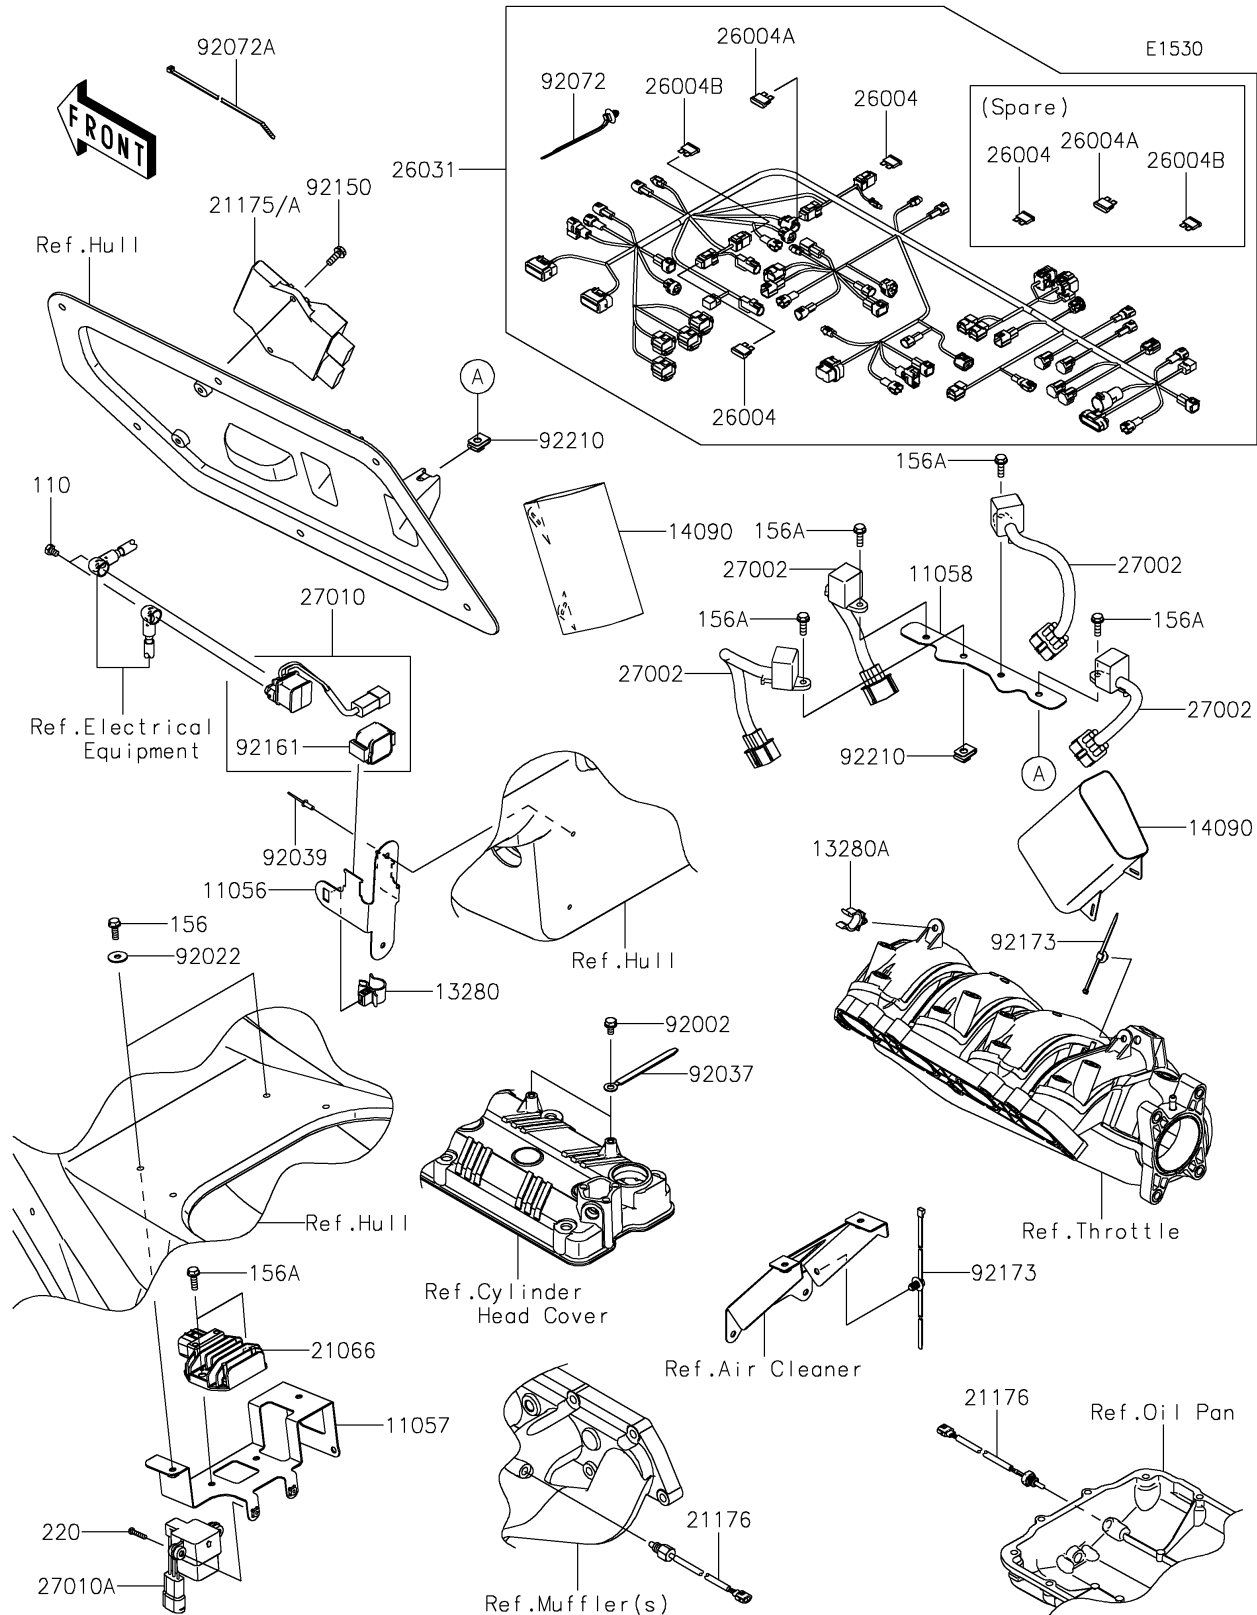

2024 JET SKI® ULTRA® 160LX-S

PARTS DIAGRAM

Fuel Injection

2024 JET SKI® ULTRA® 160LX-S

PARTS LIST

Fuel Injection

ITEM NAME	PART NUMBER	QUANTITY
-----------	-------------	----------
