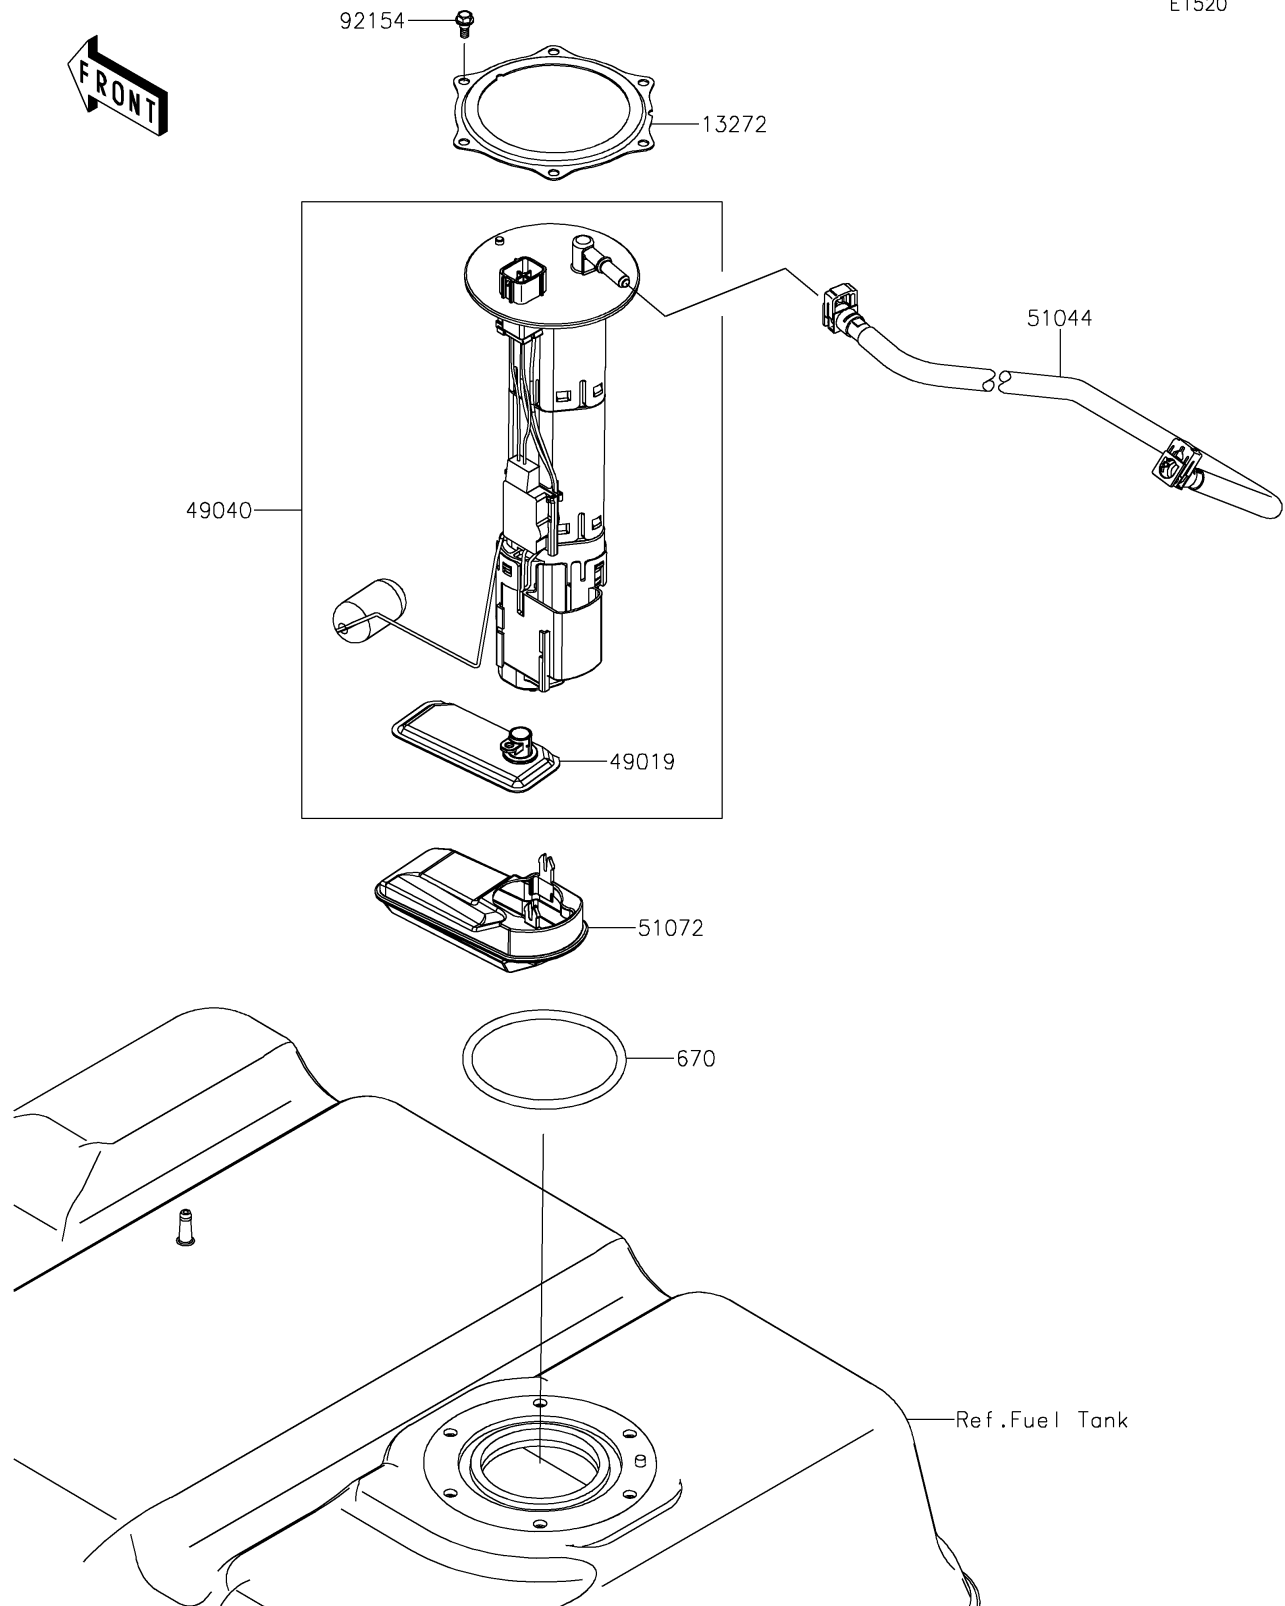

2025 Ultra 160LX-S

PARTS DIAGRAM

Fuel Pump

E1520

2025 Ultra 160LX-S

PARTS LIST

Fuel Pump

ITEM NAME

PART NUMBER

QUANTITY
