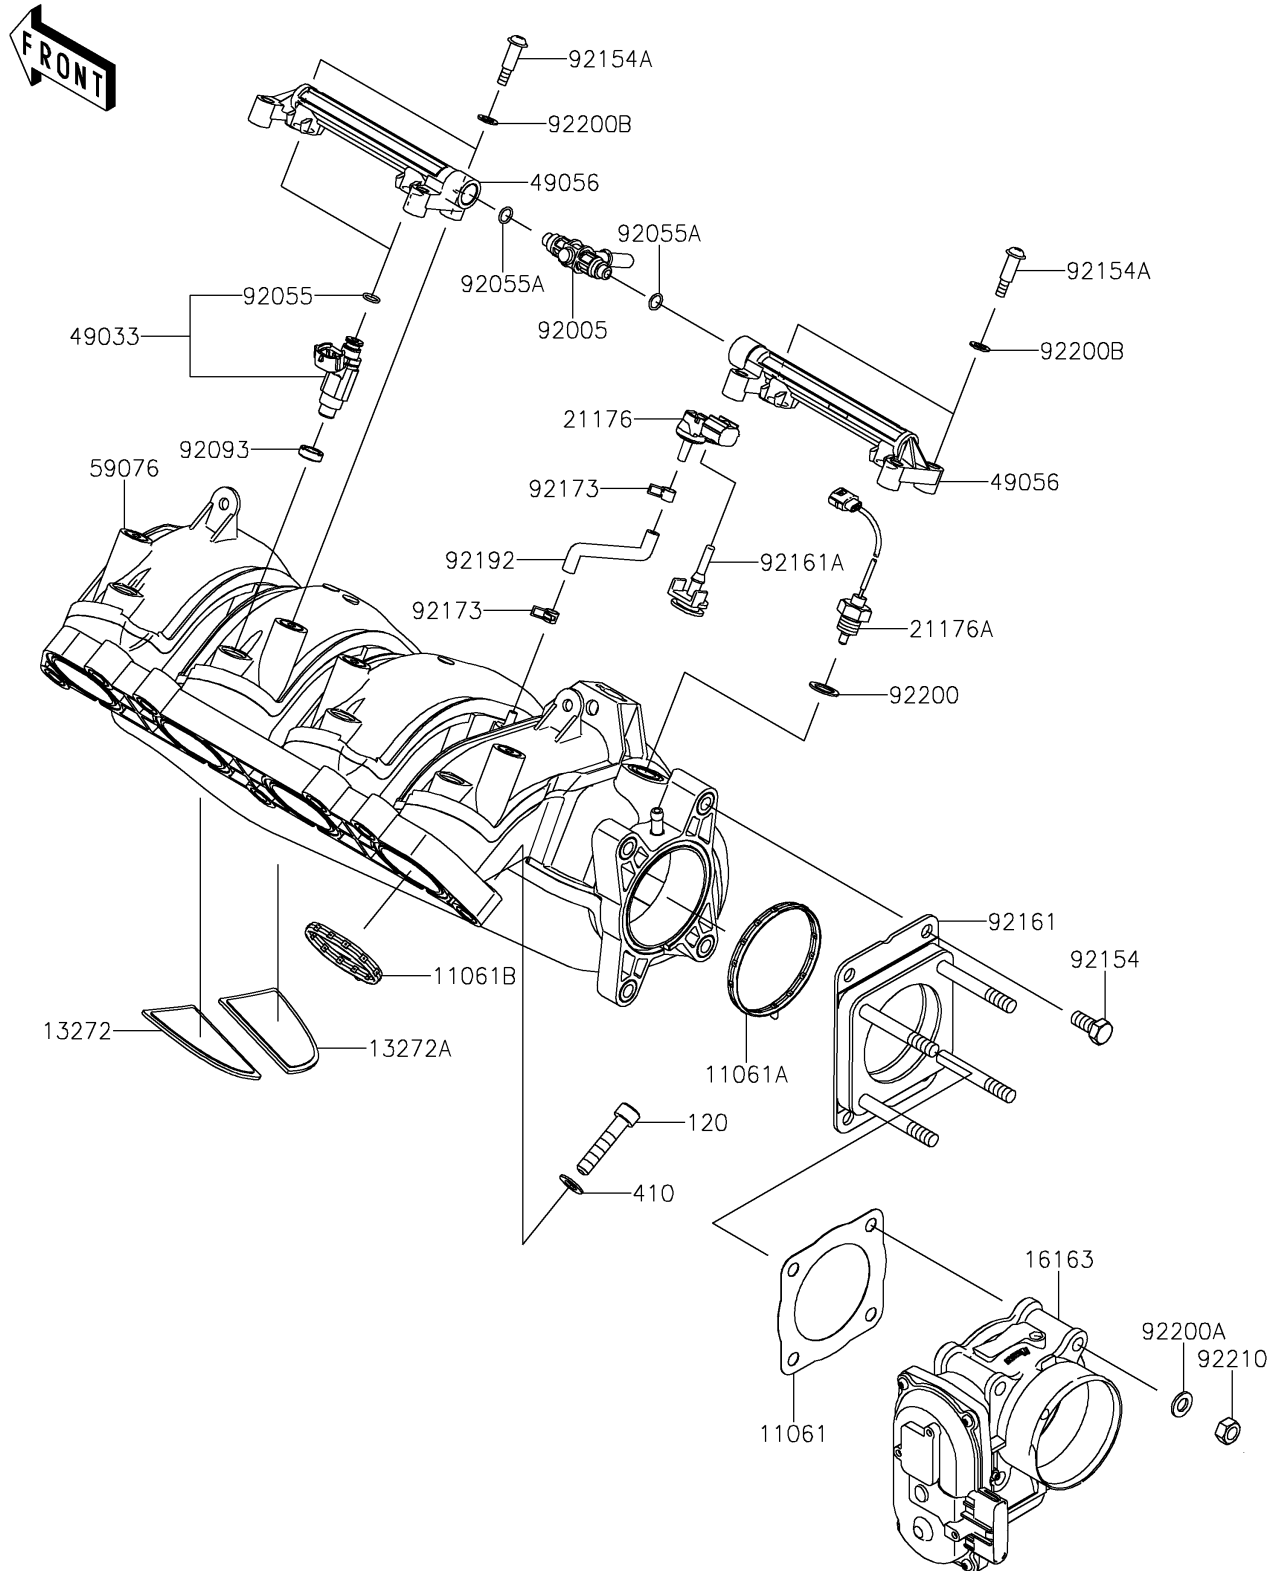

2025 Ultra 160LX-S

PARTS DIAGRAM

Throttle

E1510

2025 Ultra 160LX-S

PARTS LIST

Throttle

ITEM NAME

PART NUMBER

QUANTITY
