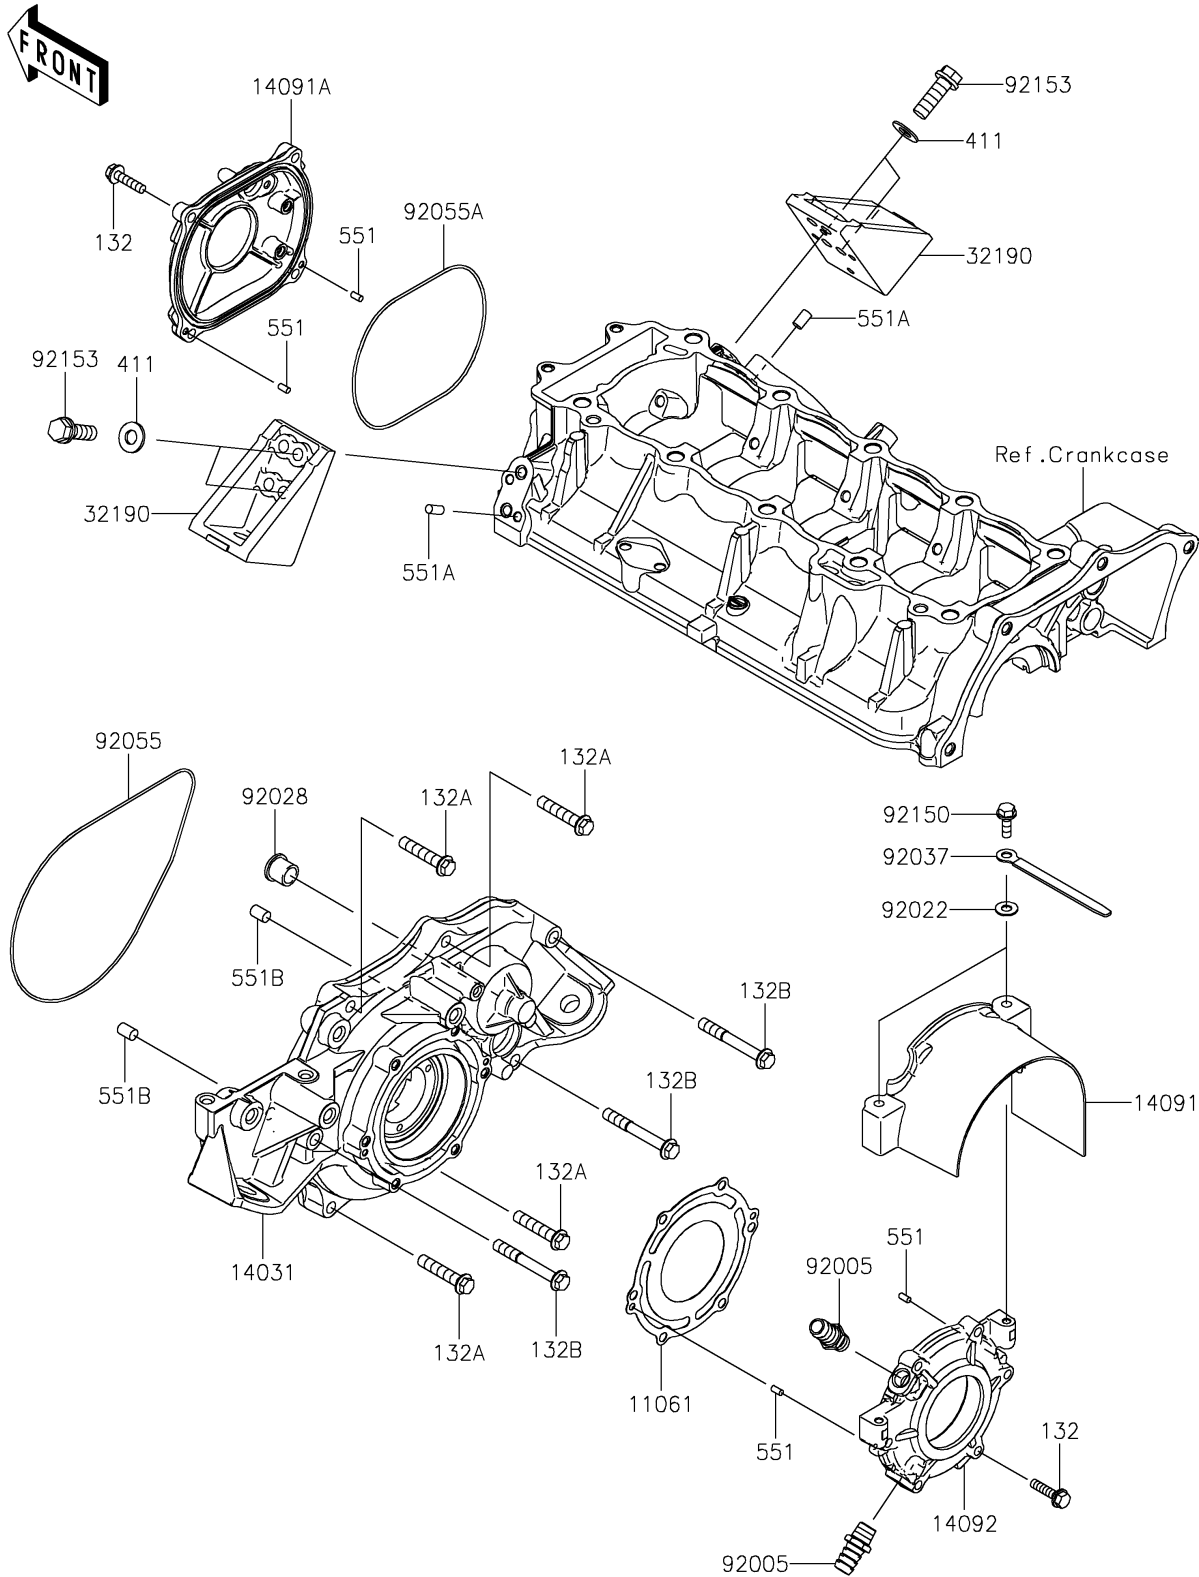

2025 Ultra 160LX-S

PARTS DIAGRAM

Engine Cover(s)

E1431

2025 Ultra 160LX-S

PARTS LIST

Engine Cover(s)

ITEM NAME

PART NUMBER

QUANTITY
