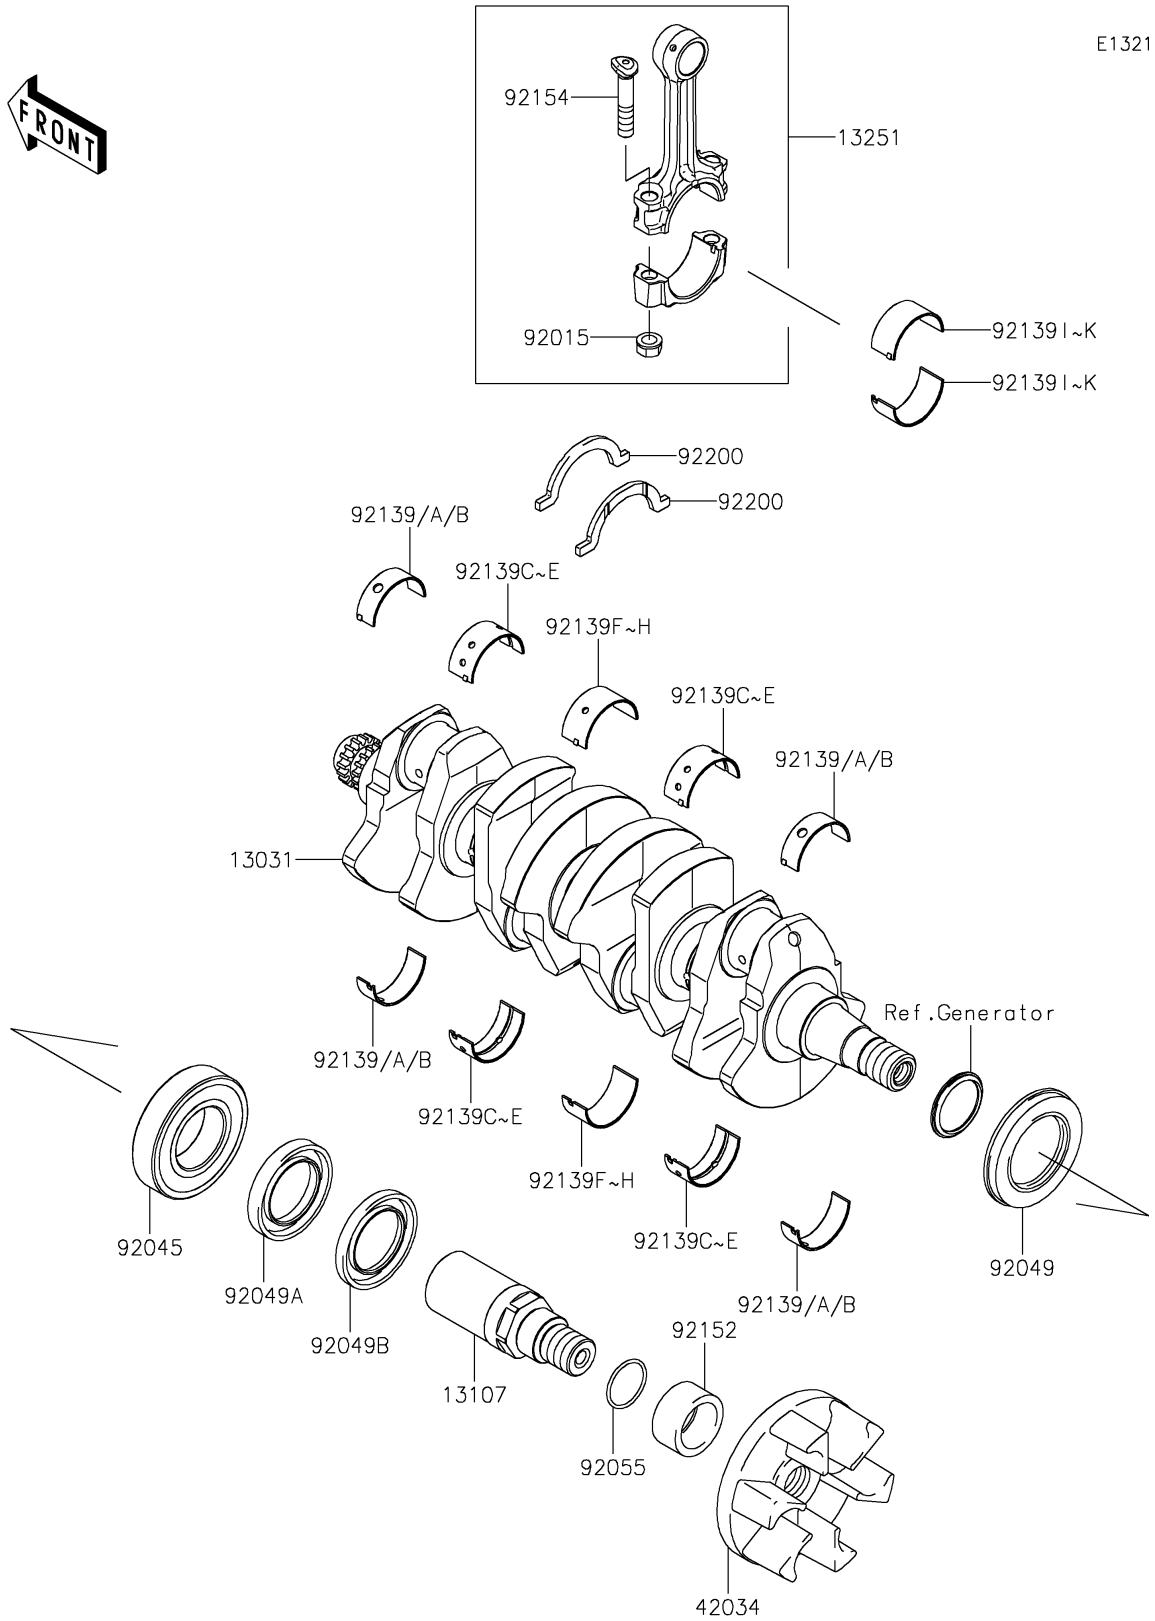

2025 Ultra 160LX-S

PARTS DIAGRAM

Crankshaft

2025 Ultra 160LX-S

PARTS LIST

Crankshaft

ITEM NAME

PART NUMBER

QUANTITY
