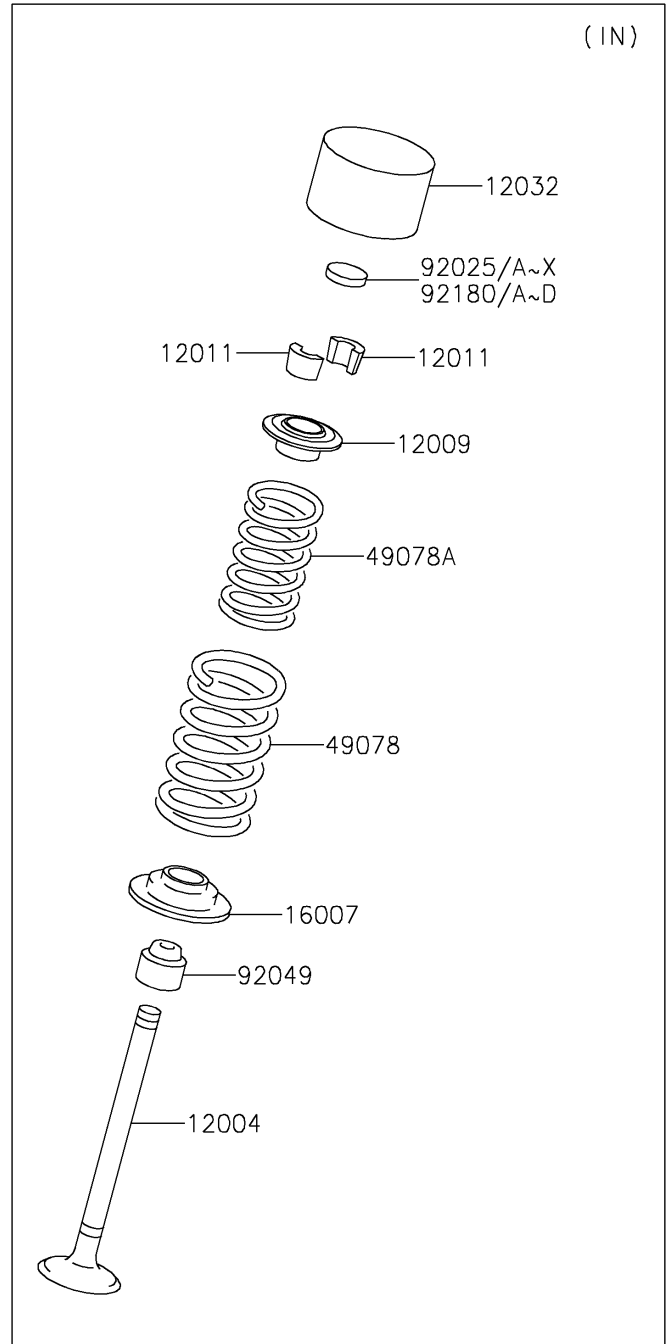

2025 Ultra 160LX-S

PARTS DIAGRAM

Valve(s)

E1210

(IN)

(EX)

2025 Ultra 160LX-S

PARTS LIST

Valve(s)

ITEM NAME

PART NUMBER

QUANTITY
