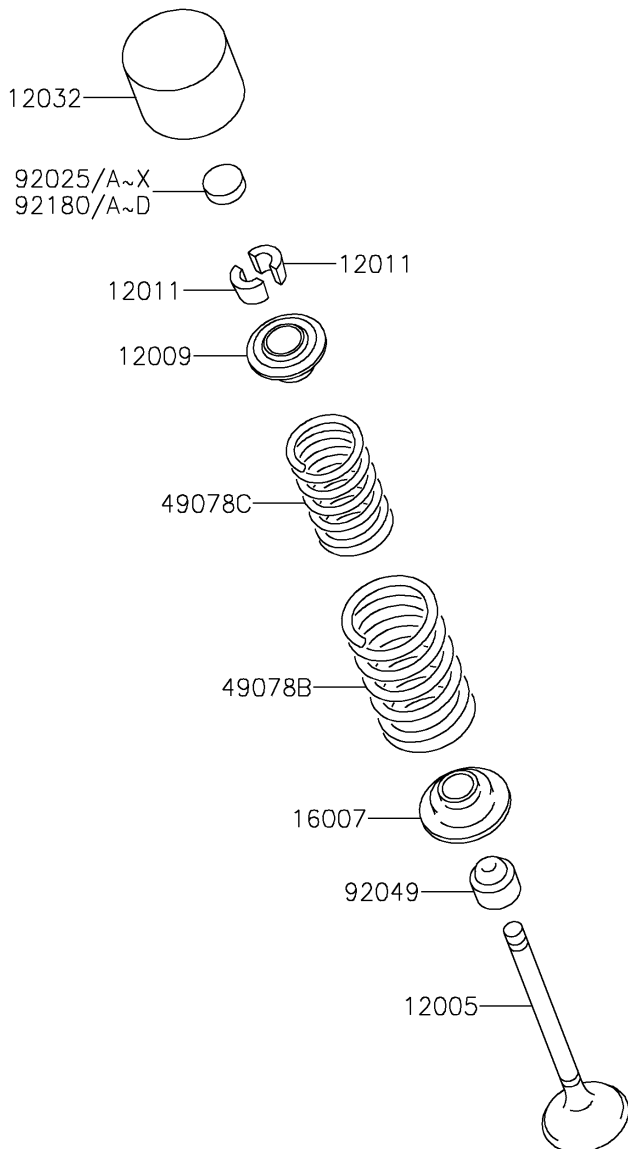

2025 Ultra 160LX-S

PARTS DIAGRAM

Valve(s)

E1210

(IN)

(EX)

2025 Ultra 160LX-S

PARTS LIST

Valve(s)

ITEM NAME

PART NUMBER

QUANTITY
