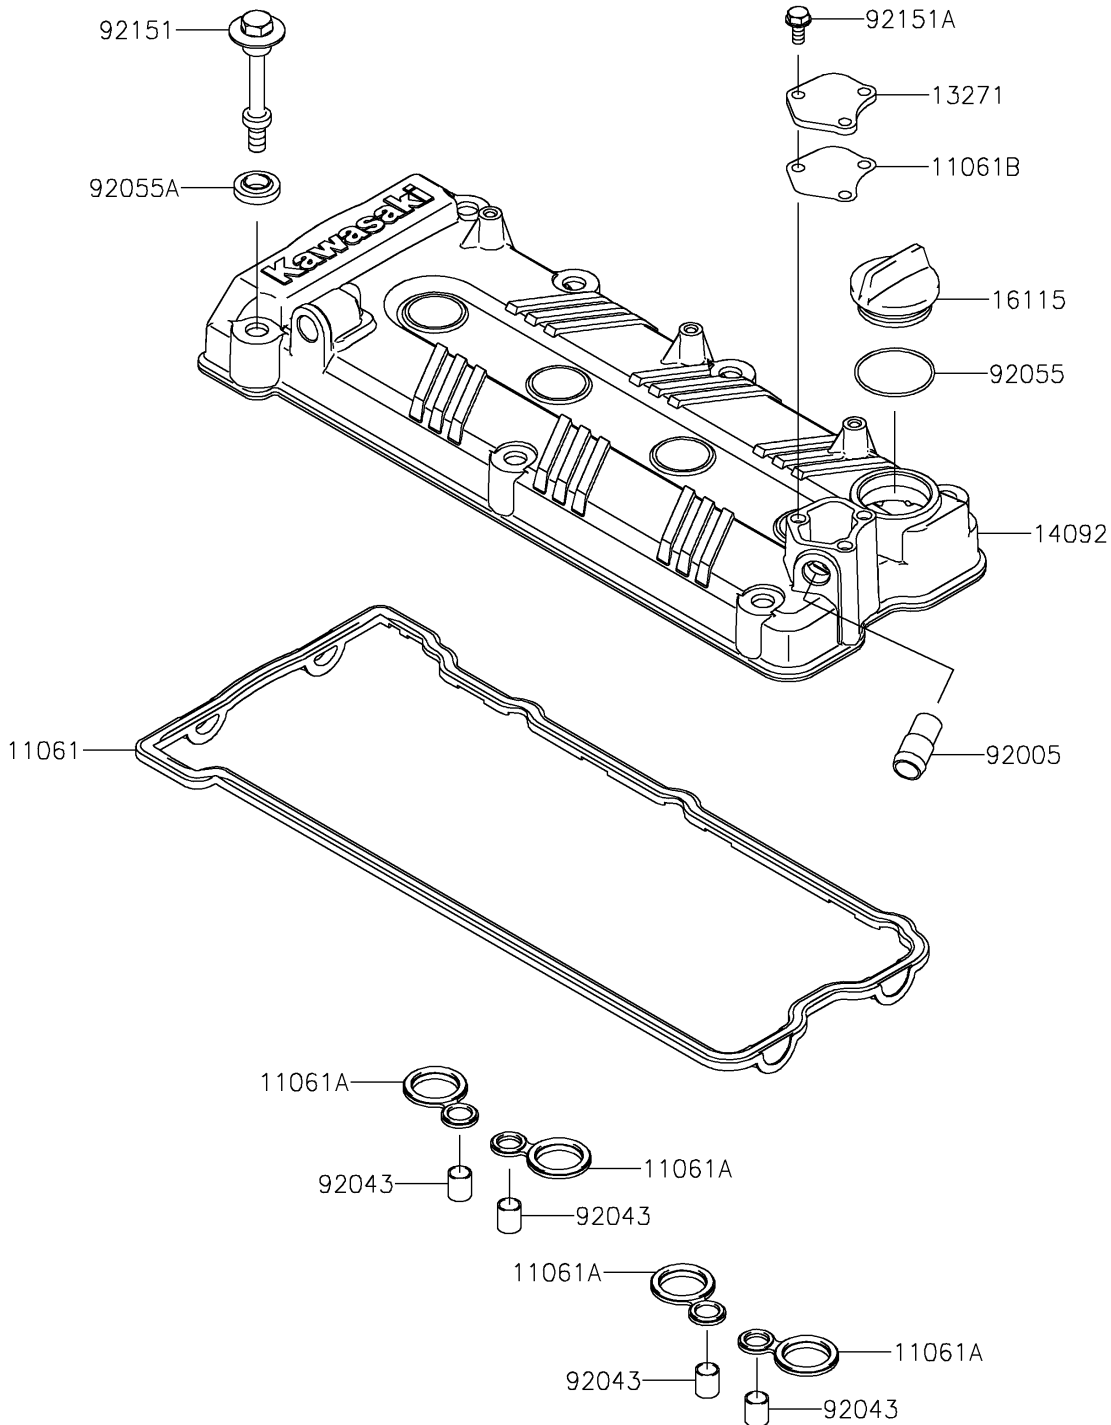

2024 JET SKI® ULTRA® 160LX-S

PARTS DIAGRAM

Cylinder Head Cover

E1112

2024 JET SKI® ULTRA® 160LX-S

PARTS LIST

Cylinder Head Cover

ITEM NAME	PART NUMBER	QUANTITY
-----------	-------------	----------