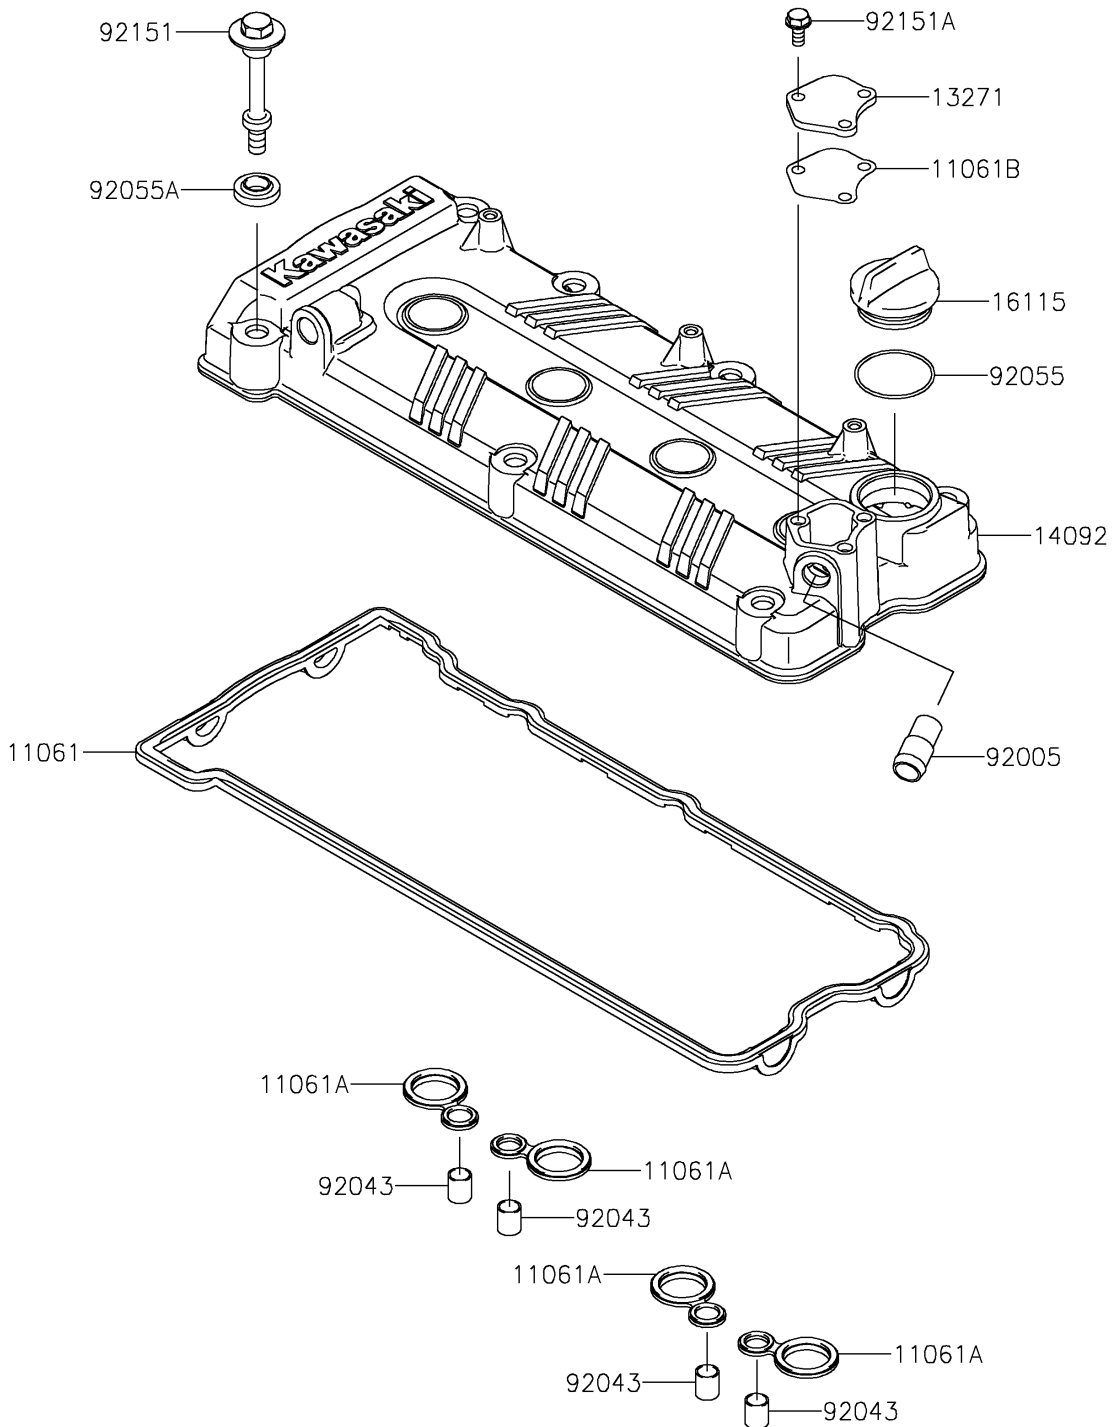

## PARTS DIAGRAM

### Cylinder Head Cover

E1112

## PARTS LIST

### Cylinder Head Cover

ITEM NAME	PART NUMBER	QUANTITY
GASKET,HEAD COVER (Ref # 11061)	11061-0090	1
GASKET,SPARK PLUG HOLE (Ref # 11061A)	11061-0105	4
GASKET,PLATE (Ref # 11061B)	11061-1501	1
PLATE (Ref # 13271)	13271-3898	1
COVER,HEAD (Ref # 14092)	14092-0836	1
CAP-OIL FILLER (Ref # 16115)	16115-1064	1
FITTING (Ref # 92005)	92005-3741	1
PIN,10.1X12X14 (Ref # 92043)	92043-4009	4
RING-O,38X1.9 (Ref # 92055)	92055-1295	1
RING-O,HEAD COVER BOLT (Ref # 92055A)	92055-1352	7
BOLT,HEAD COVER (Ref # 92151)	92151-1221	7
BOLT,6X14 (Ref # 92151A)	92151-3788	3