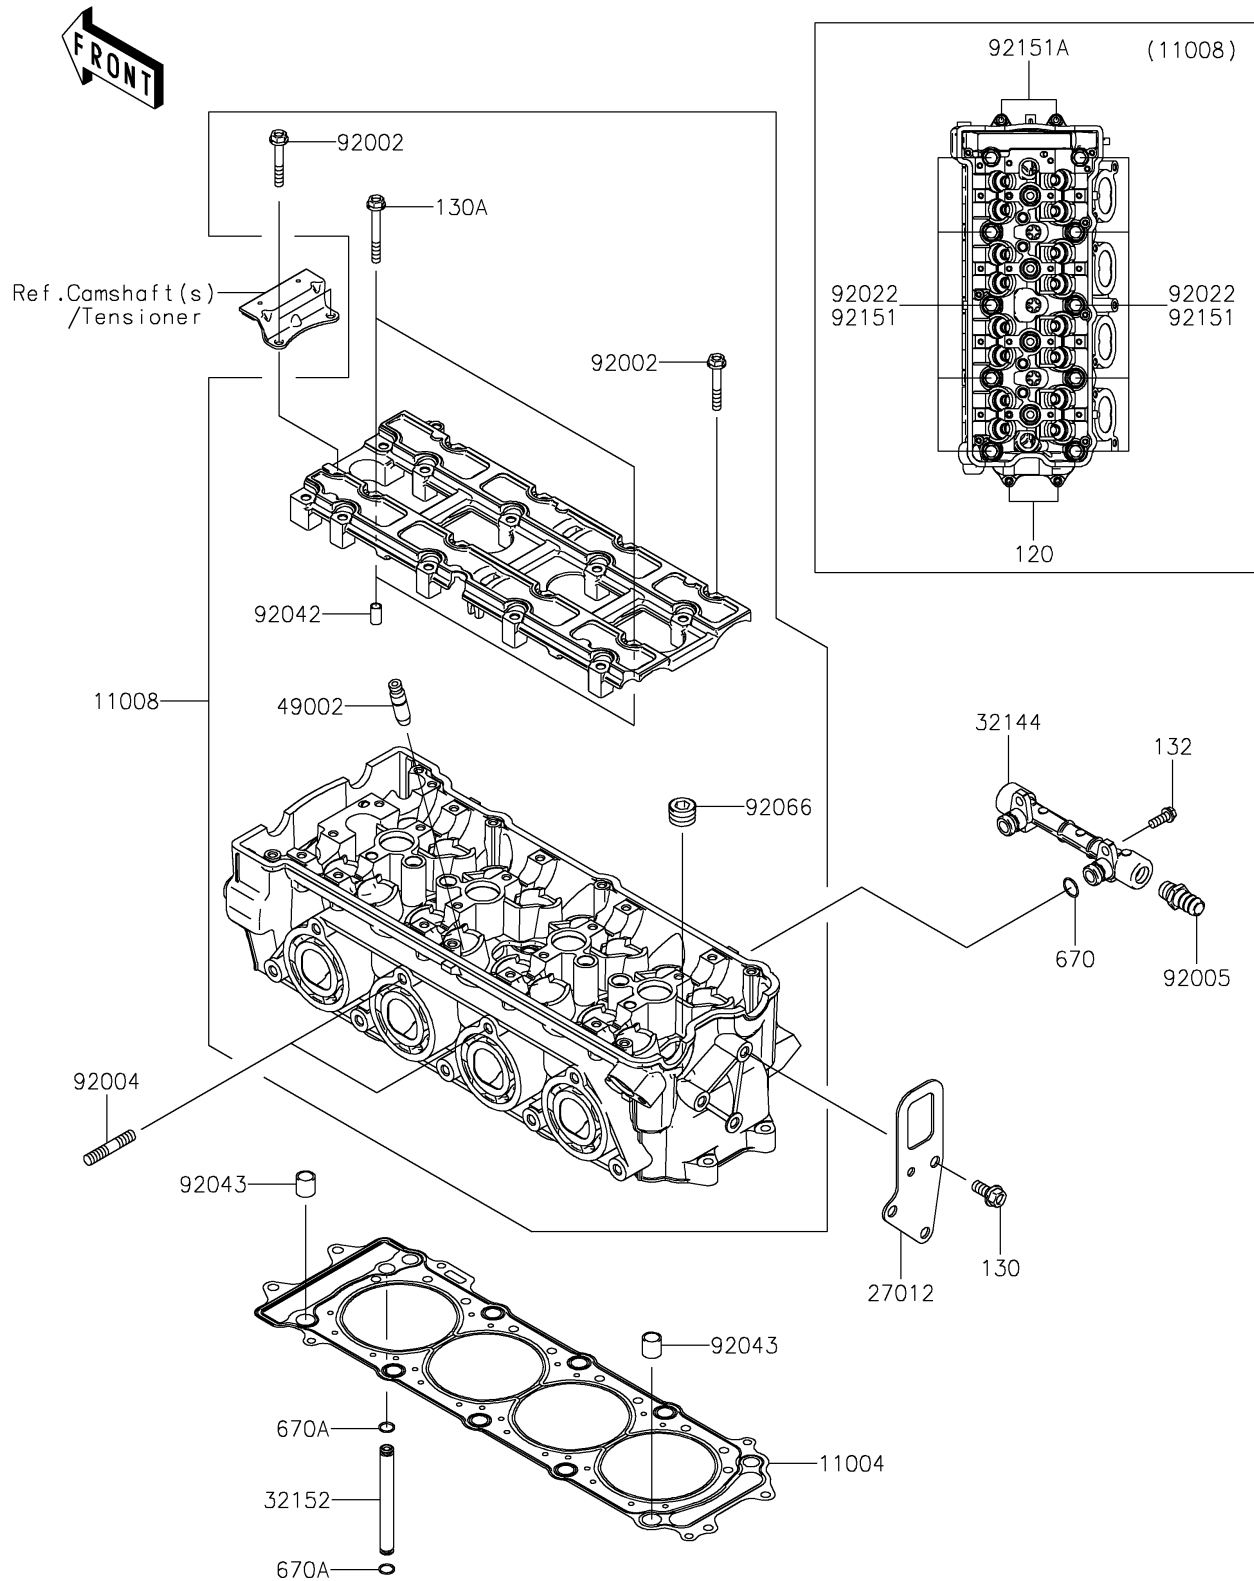

2025 Ultra 160LX-S

PARTS DIAGRAM

Cylinder Head

E1111

2025 Ultra 160LX-S

PARTS LIST

Cylinder Head

ITEM NAME

PART NUMBER

QUANTITY
