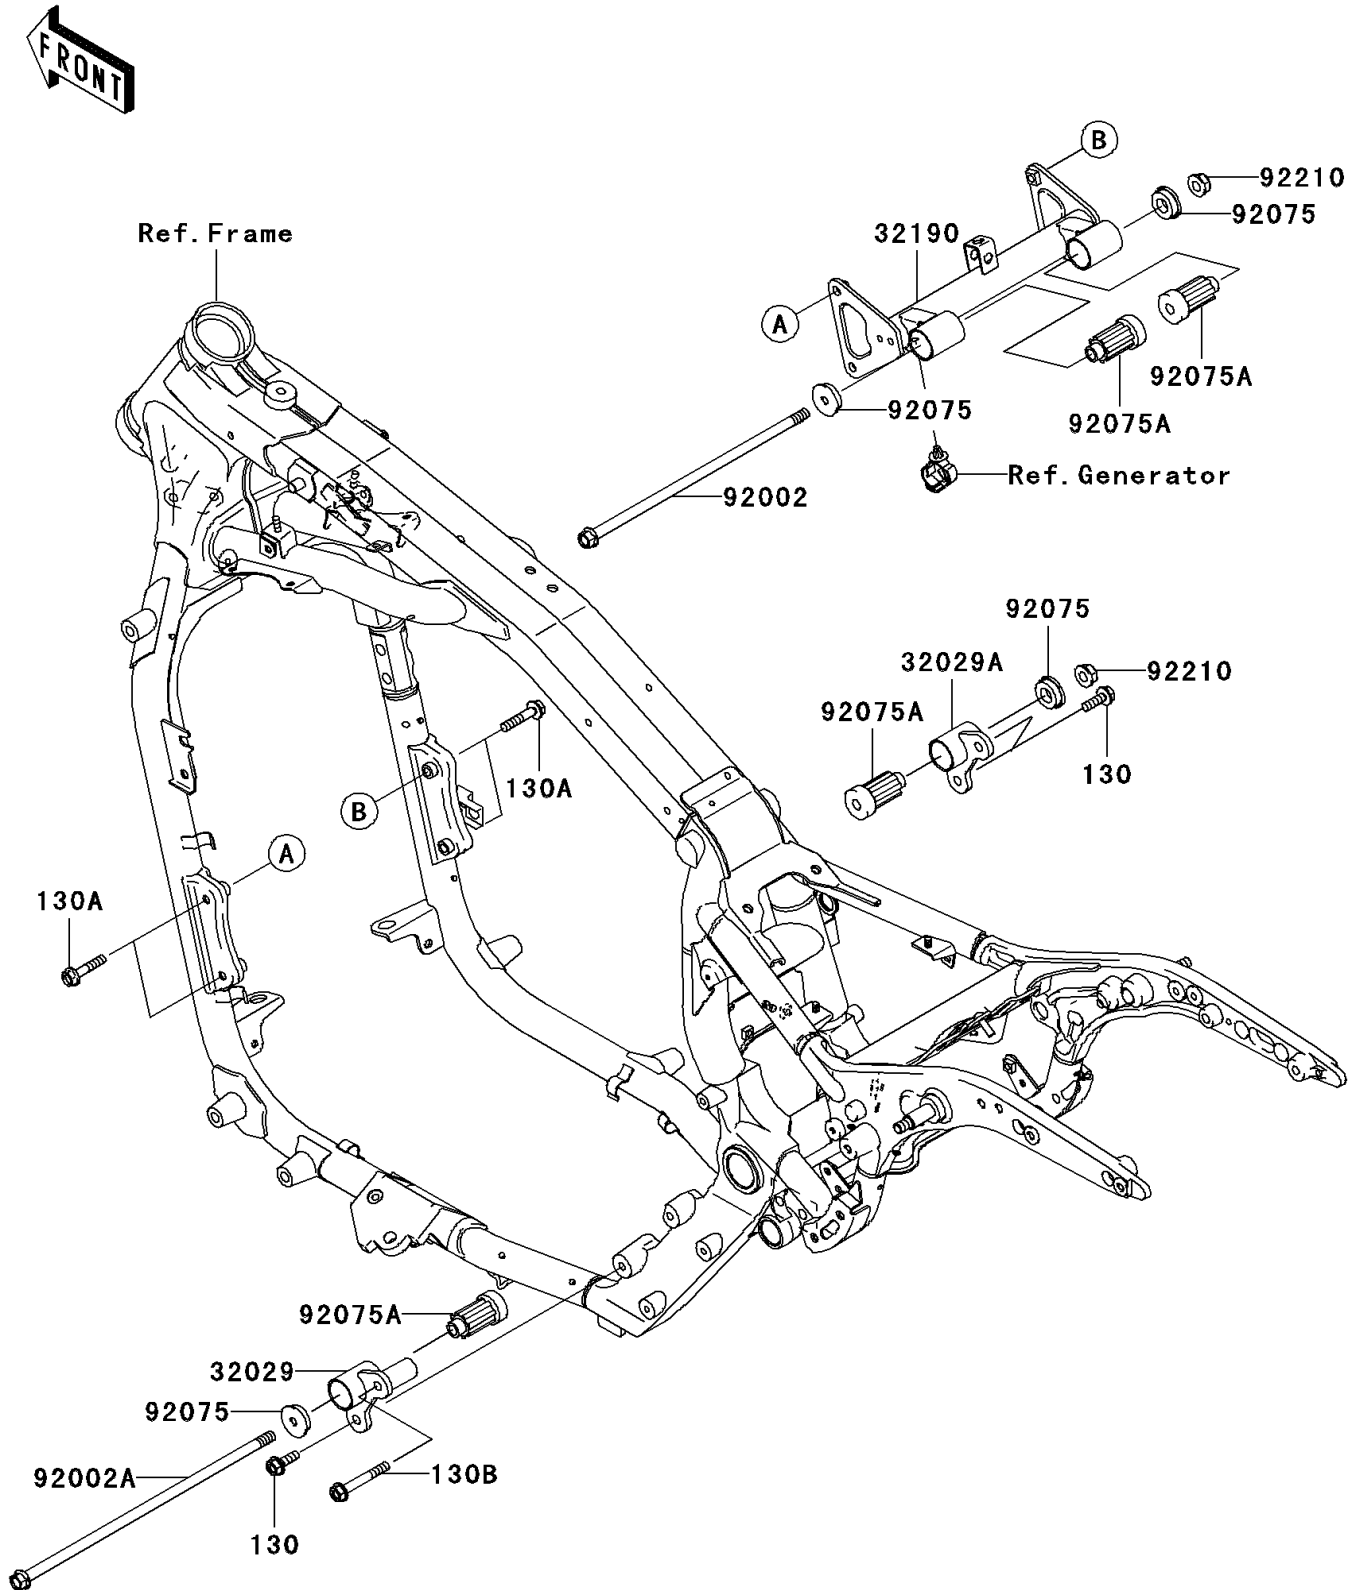

## PARTS DIAGRAM

### Engine Mount

F2122

# 2005 Vulcan 1600 Nomad

## PARTS LIST Engine Mount

**ITEM NAME**

**PART NUMBER**

**QUANTITY**

---