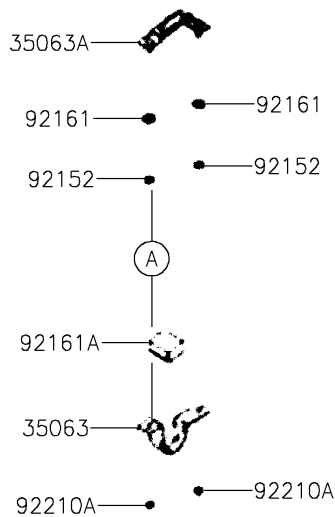

2023 Mule PRO-MX EPS Camo

PARTS DIAGRAM

Sun Top

F2876

2023 Mule PRO-MX EPS Camo

PARTS LIST

Sun Top

ITEM NAME	PART NUMBER	QUANTITY
COVER,SUNTOP,S.BLACK (Ref # 14093)	14093-Y045-933	1
STAY,SUNTOP BOTTOM (Ref # 35063)	35063-Y045	2
STAY,SUNTOP TOP (Ref # 35063A)	35063-Y046	2
COLLAR (Ref # 92152)	92152-Y074	4
BOLT,FLANGE,6MM (Ref # 92154)	92154-Y213	6
DAMPER (Ref # 92161)	92161-Y056	10
DAMPER (Ref # 92161A)	92161-Y057	2
WASHER,10.5MM (Ref # 92200)	92200-Y100	6
NUT,6MM (Ref # 92210)	92210-Y026	2
NUT,6MM (Ref # 92210A)	92210-Y087	4