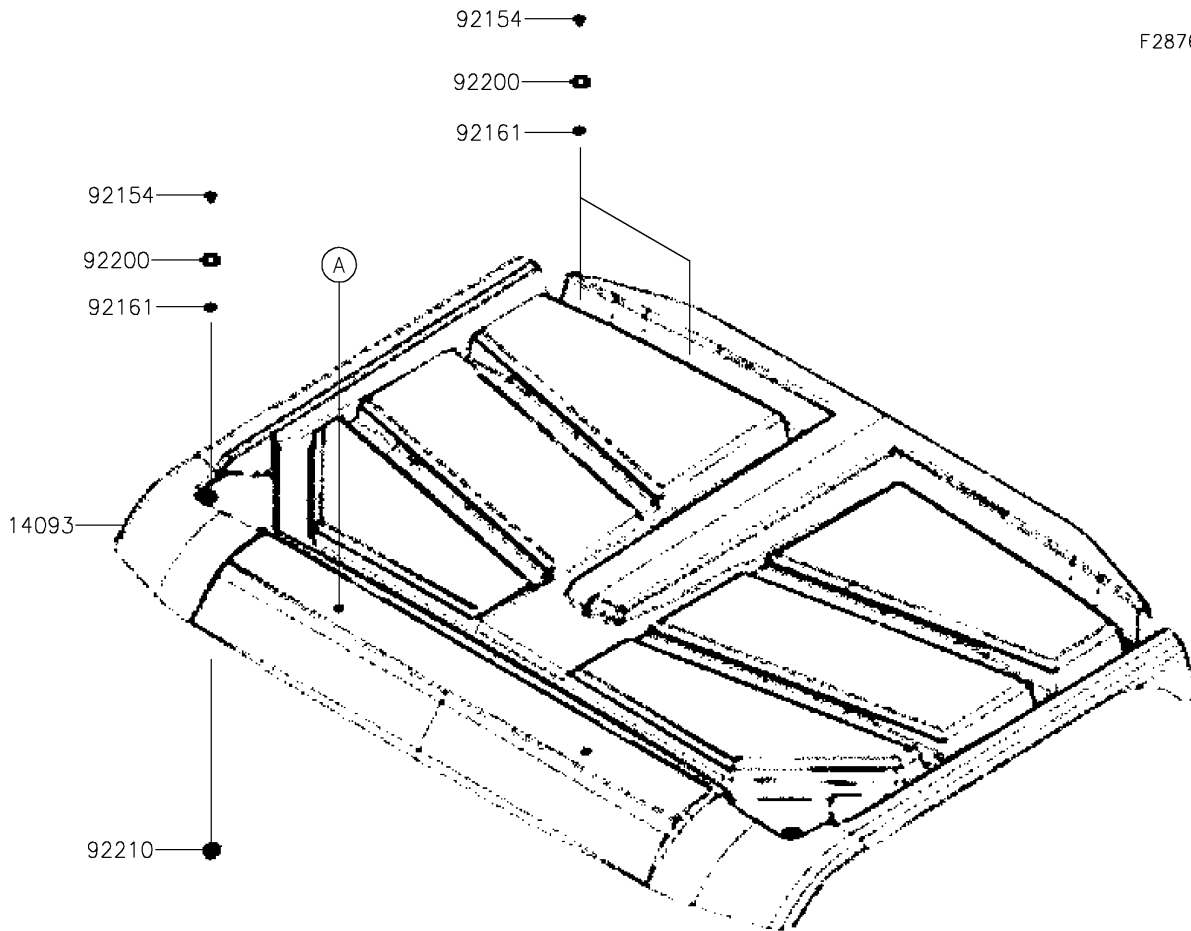

2023 Mule PRO-MX EPS Camo

PARTS DIAGRAM

Sun Top

F2876

2023 Mule PRO-MX EPS Camo

PARTS LIST

Sun Top

ITEM NAME	PART NUMBER	QUANTITY
COVER,SUNTOP,S.BLACK (Ref # 14093)	14093-Y045-933	1
STAY,SUNTOP BOTTOM (Ref # 35063)	35063-Y045	2
STAY,SUNTOP TOP (Ref # 35063A)	35063-Y046	2
COLLAR (Ref # 92152)	92152-Y074	4
BOLT,FLANGE,6MM (Ref # 92154)	92154-Y213	6
DAMPER (Ref # 92161)	92161-Y056	10
DAMPER (Ref # 92161A)	92161-Y057	2
WASHER,10.5MM (Ref # 92200)	92200-Y100	6
NUT,6MM (Ref # 92210)	92210-Y026	2
NUT,6MM (Ref # 92210A)	92210-Y087	4