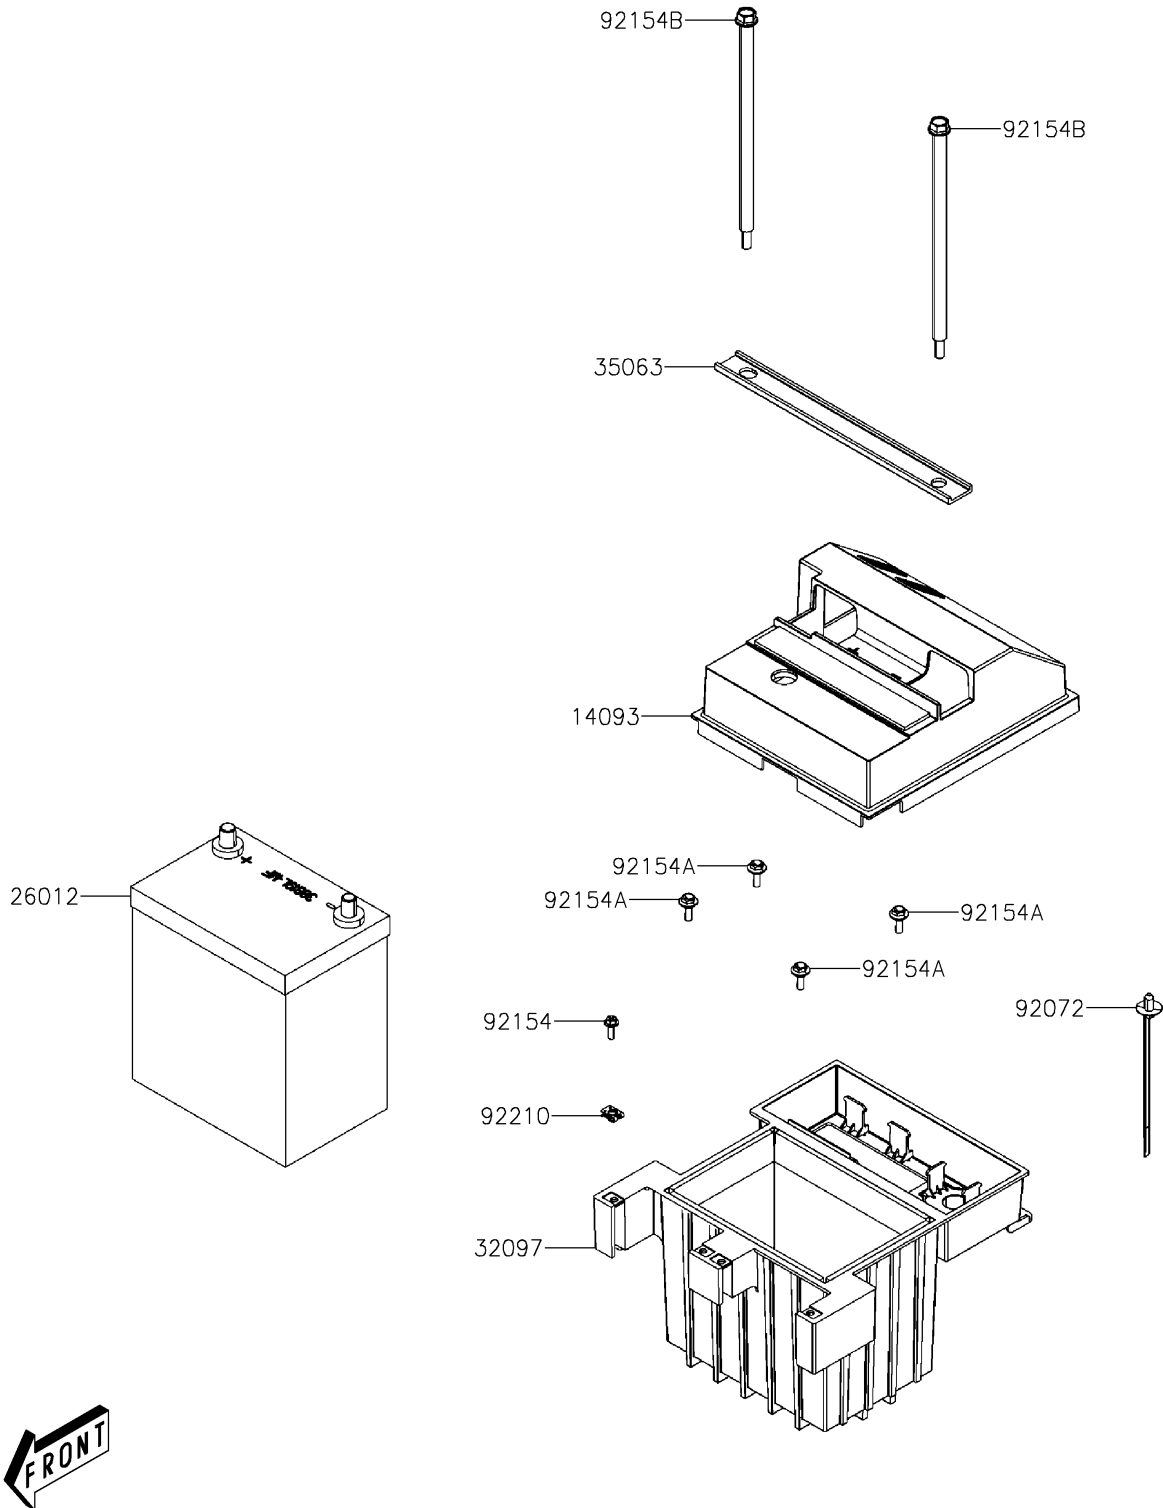

2023 MULE PRO-MX™ EPS CAMO

PARTS DIAGRAM

Battery

F2761

2023 MULE PRO-MX™ EPS CAMO

PARTS LIST

Battery

ITEM NAME	PART NUMBER	QUANTITY
-----------	-------------	----------
