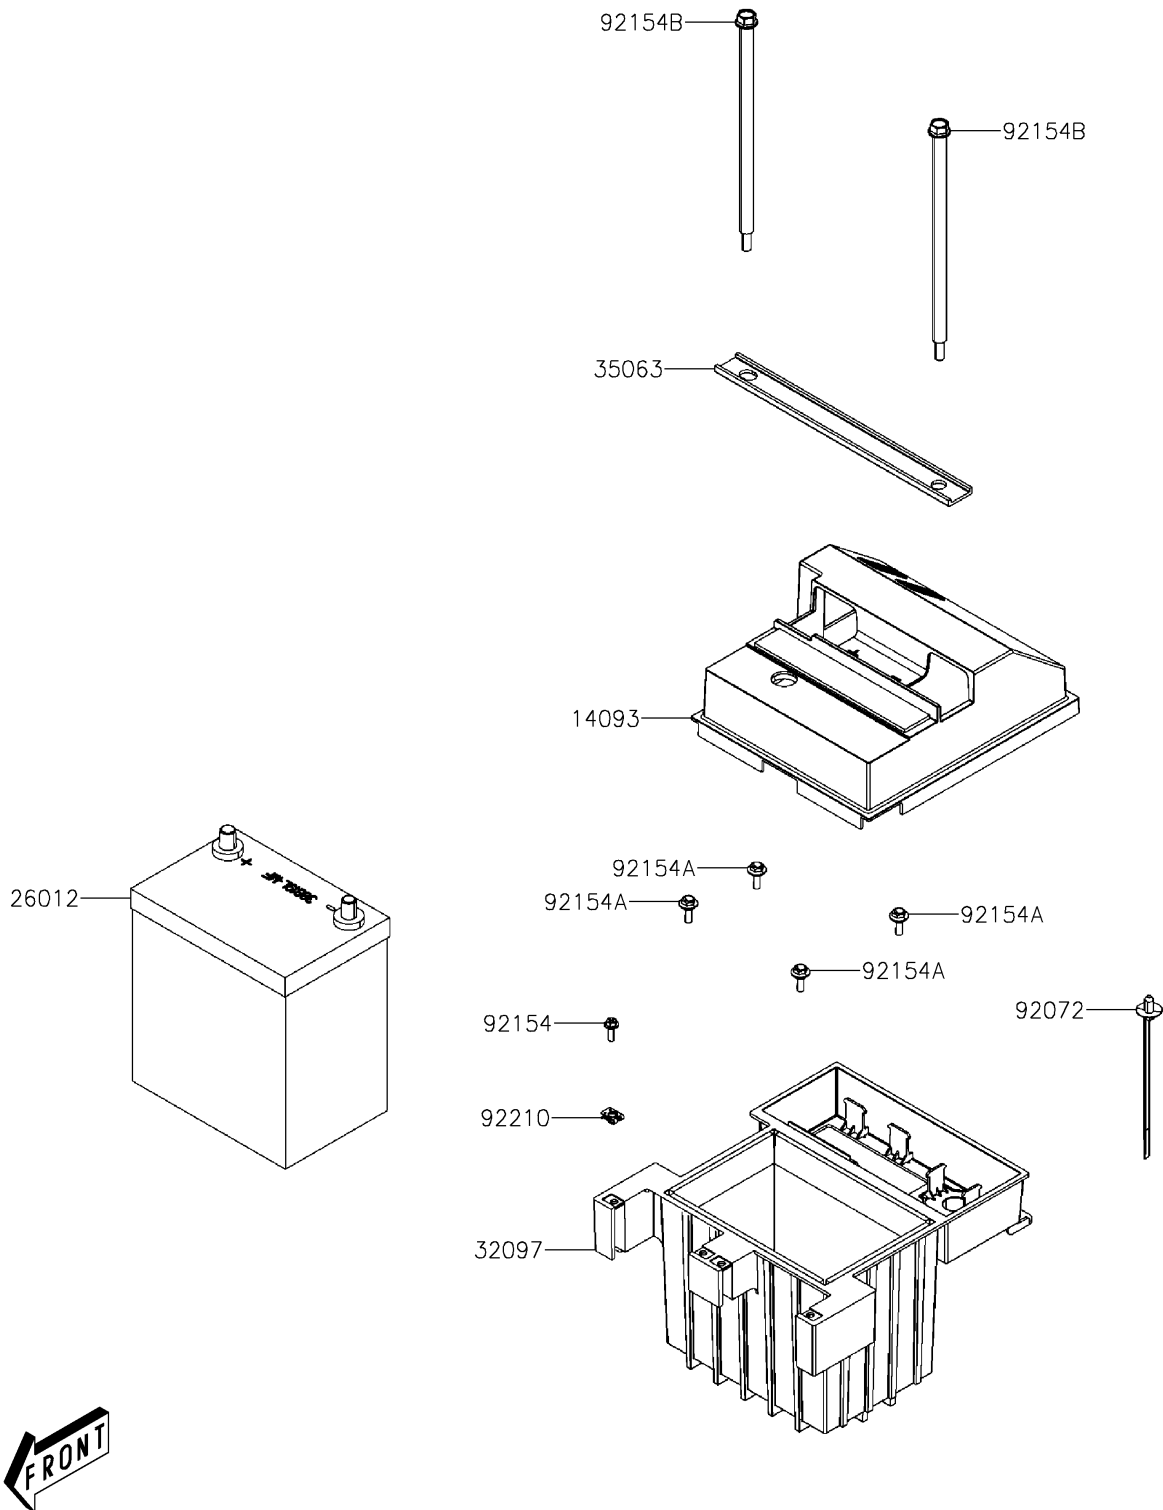

2022 MULE PRO-MX™ EPS CAMO

PARTS DIAGRAM

Battery

F2761

2022 MULE PRO-MX™ EPS CAMO

PARTS LIST

Battery

ITEM NAME	PART NUMBER	QUANTITY
-----------	-------------	----------
