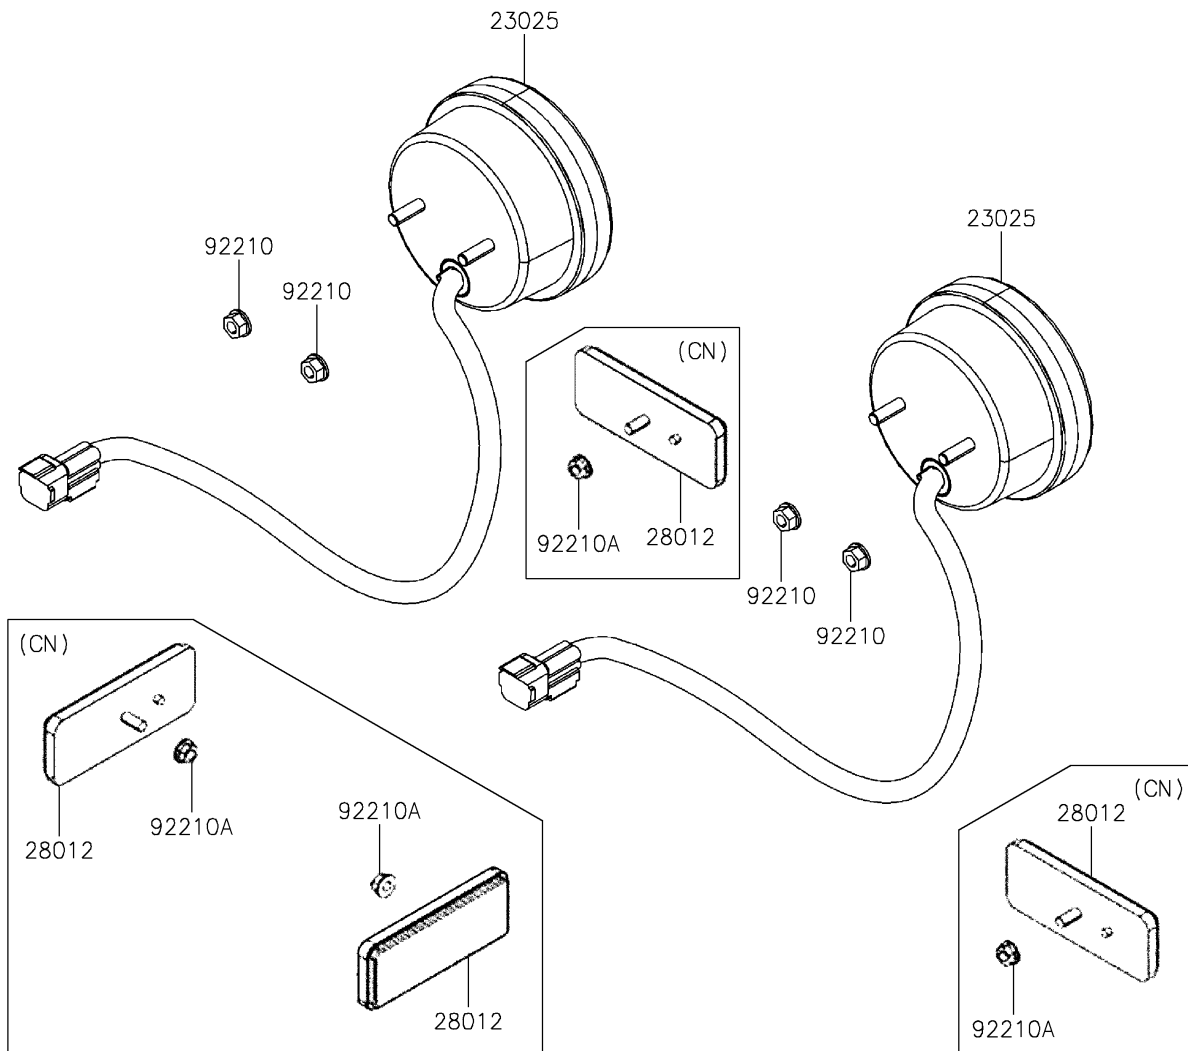

2023 MULE PRO-MX™ EPS CAMO

PARTS DIAGRAM

Taillight(s)

F2720

2023 MULE PRO-MX™ EPS CAMO

PARTS LIST

Taillight(s)

ITEM NAME

PART NUMBER

QUANTITY
