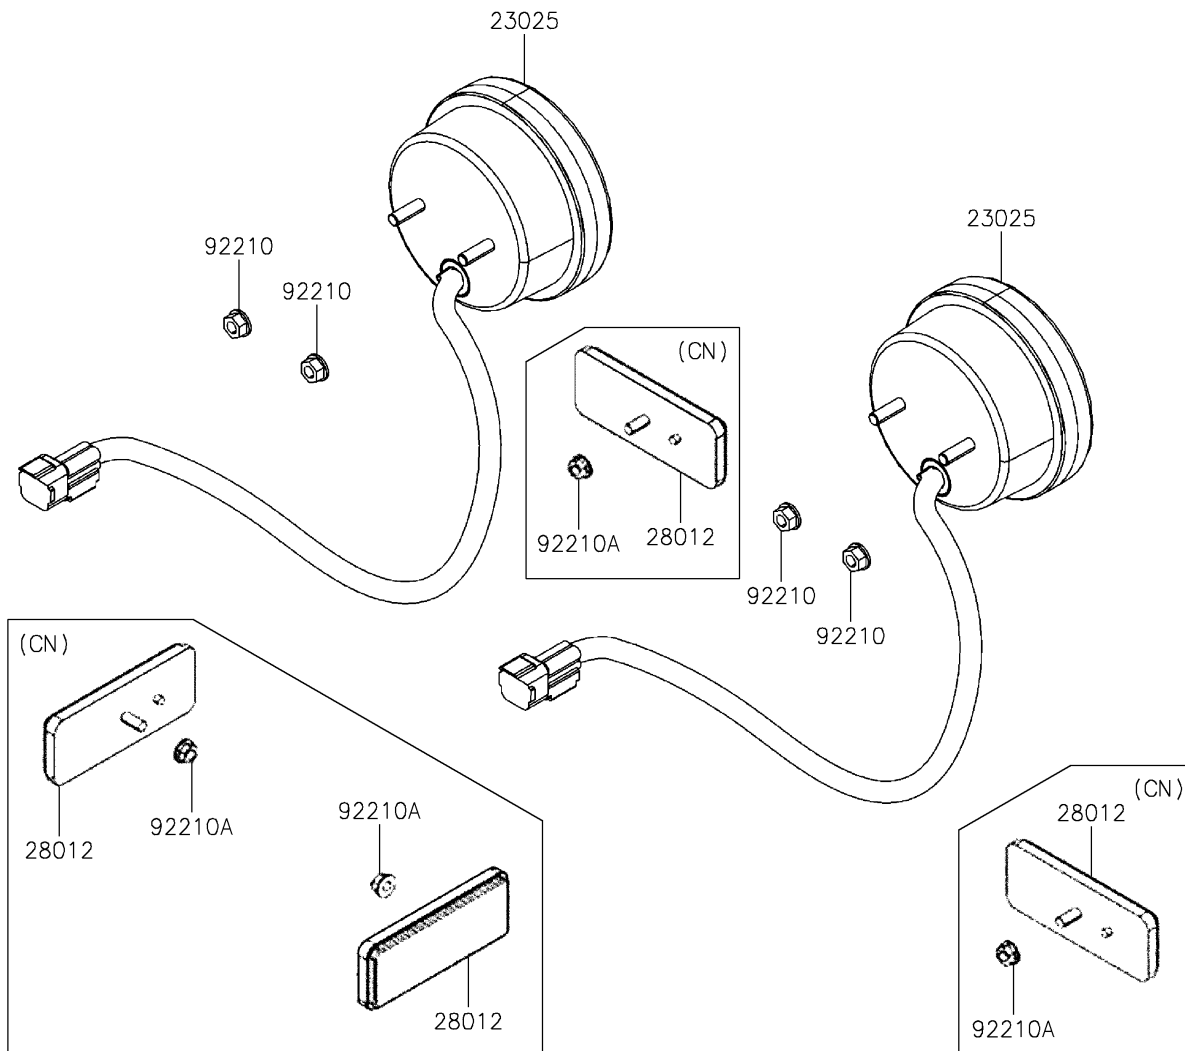

2022 MULE PRO-MX™ EPS CAMO

PARTS DIAGRAM

Taillight(s)

F2720

2022 MULE PRO-MX™ EPS CAMO

PARTS LIST

Taillight(s)

ITEM NAME	PART NUMBER	QUANTITY
-----------	-------------	----------
