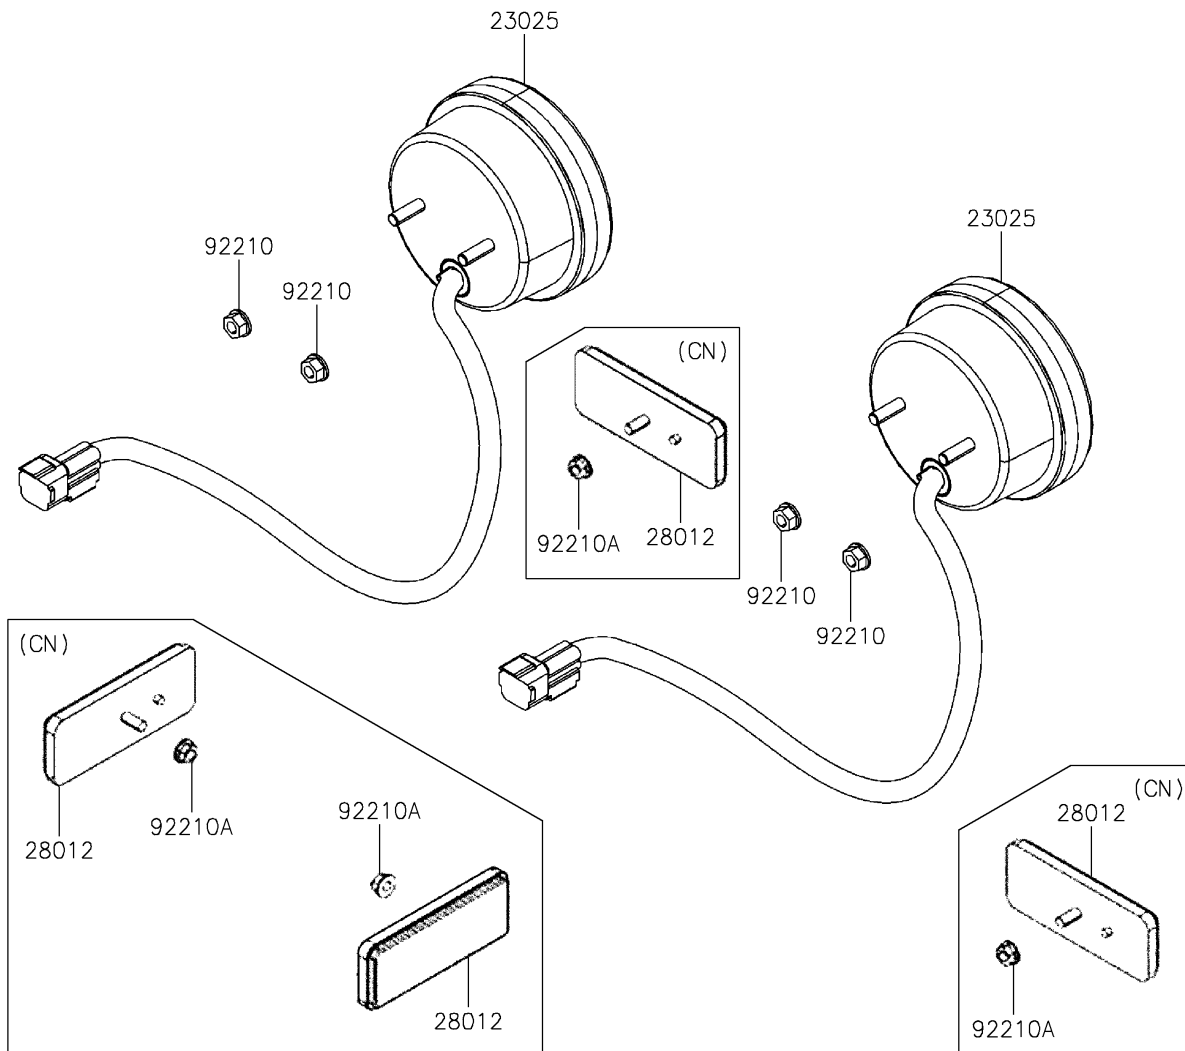

2023 MULE PRO-MX™ EPS CAMO

PARTS DIAGRAM

Taillight(s)

F2720

2023 MULE PRO-MX™ EPS CAMO

PARTS LIST

Taillight(s)

ITEM NAME	PART NUMBER	QUANTITY
LAMP-TAIL (Ref # 23025)	23025-Y009	2
REFLECTOR-REFLEX (Ref # 28012)	28012-Y010	4
NUT,6MM (Ref # 92210)	92210-Y026	4
NUT,FLANGE,5MM (Ref # 92210A)	92210-Y053	4