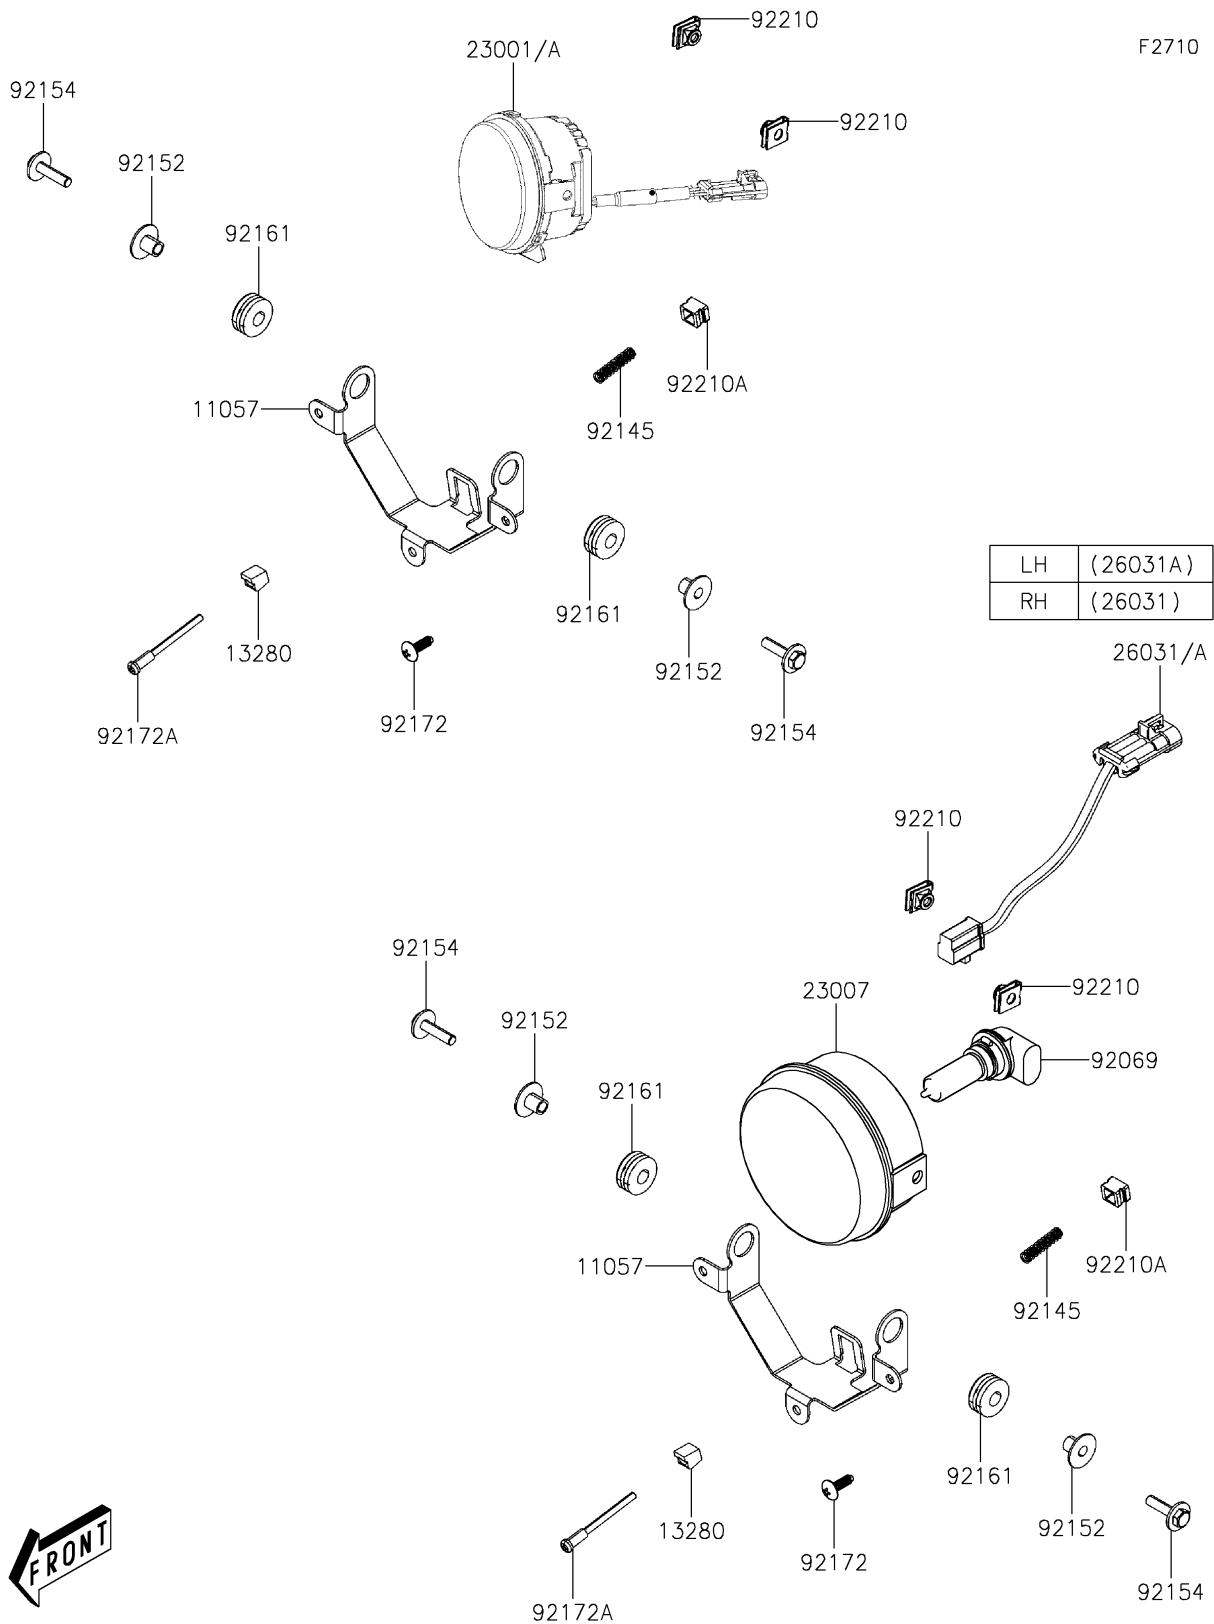

2022 MULE PRO-MX™ EPS CAMO

PARTS DIAGRAM

Headlight(s)

2022 MULE PRO-MX™ EPS CAMO

PARTS LIST

Headlight(s)

ITEM NAME

PART NUMBER

QUANTITY
