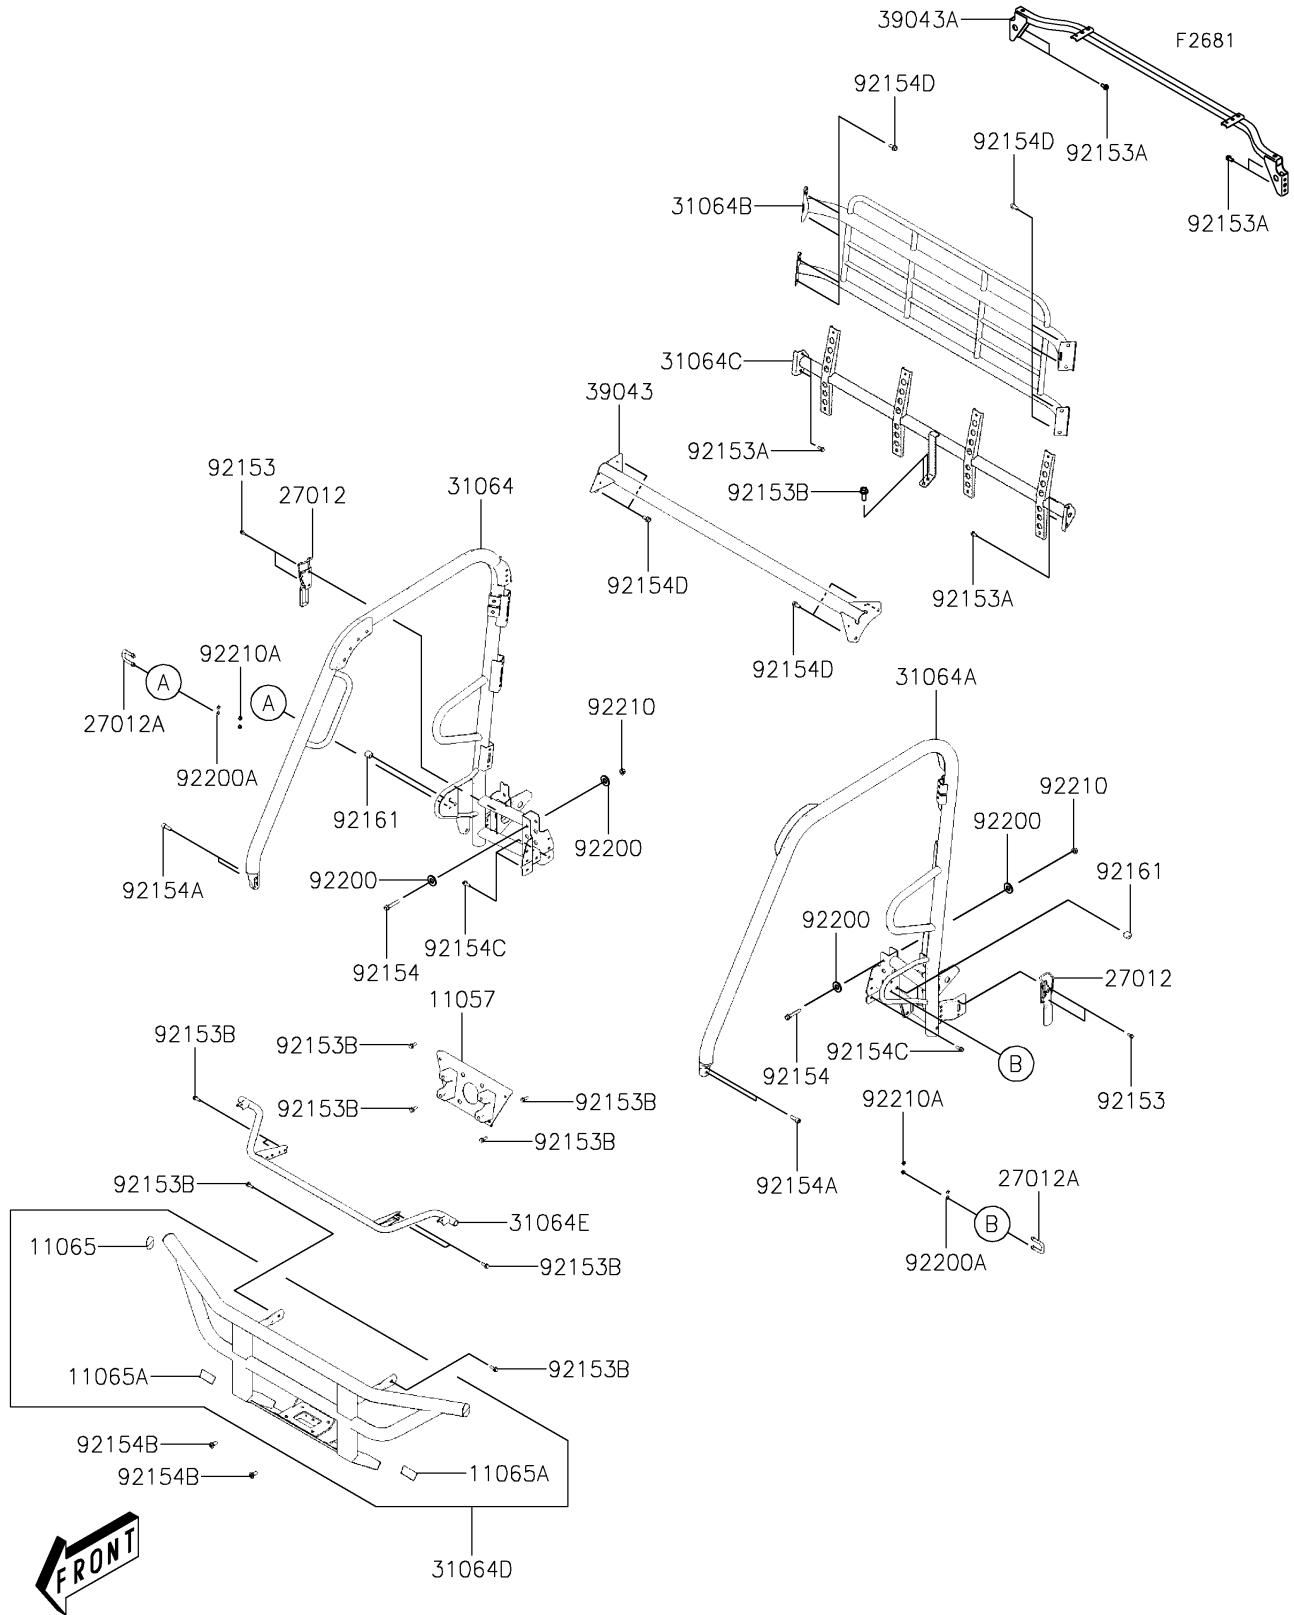

2022 MULE PRO-MX™ EPS CAMO

PARTS DIAGRAM

Guards/Cab Frame

2022 MULE PRO-MX™ EPS CAMO

PARTS LIST

Guards/Cab Frame

ITEM NAME	PART NUMBER	QUANTITY
-----------	-------------	----------
