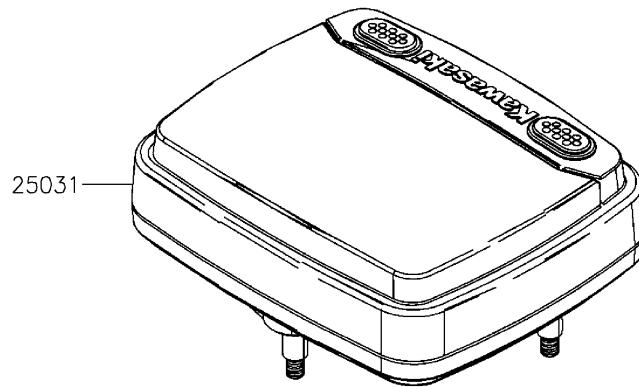

2024 MULE PRO-MX™ EPS CAMO

PARTS DIAGRAM

Meter(s)

F2530

2024 MULE PRO-MX™ EPS CAMO

PARTS LIST

Meter(s)

ITEM NAME	PART NUMBER	QUANTITY
BRACKET,METER (Ref # 11057)	11057-Y005	1
METER-ASSY (Ref # 25031)	25031-Y010	1
DAMPER (Ref # 92161)	92161-Y044	3
SCREW,TAPPING,5X16 (Ref # 92172)	92172-Y020	3
WASHER,6X16X1 (Ref # 92200)	92200-Y094	3
NUT,FLANGE,5MM (Ref # 92210)	92210-Y033	3