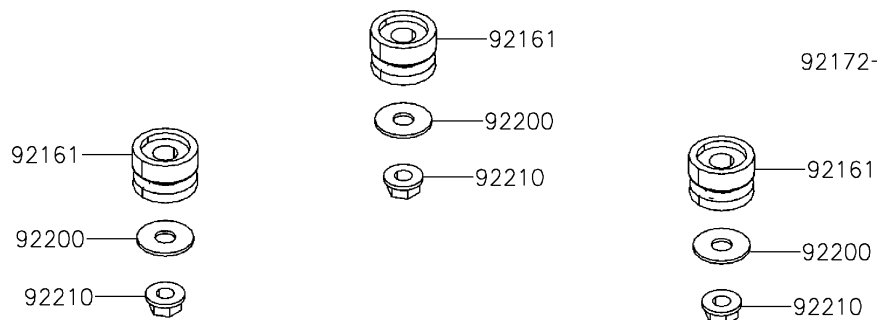

2024 MULE PRO-MX™ EPS CAMO

PARTS DIAGRAM

Meter(s)

F2530

2024 MULE PRO-MX™ EPS CAMO

PARTS LIST

Meter(s)

ITEM NAME	PART NUMBER	QUANTITY
BRACKET,METER (Ref # 11057)	11057-Y005	1
METER-ASSY (Ref # 25031)	25031-Y010	1
DAMPER (Ref # 92161)	92161-Y044	3
SCREW,TAPPING,5X16 (Ref # 92172)	92172-Y020	3
WASHER,6X16X1 (Ref # 92200)	92200-Y094	3
NUT,FLANGE,5MM (Ref # 92210)	92210-Y033	3