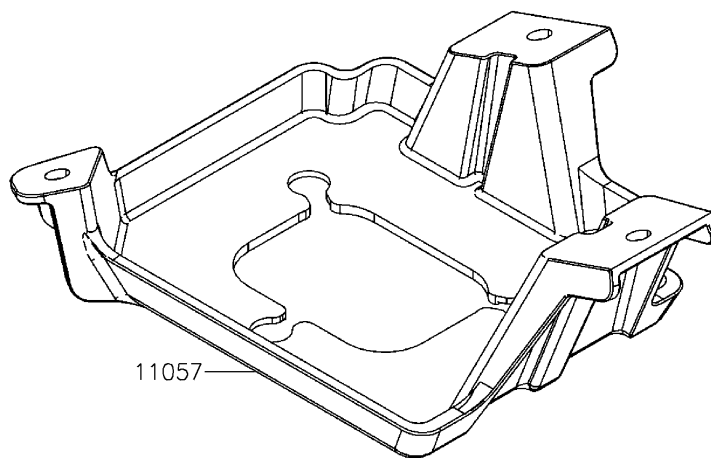

2024 MULE PRO-MX™ EPS CAMO

PARTS DIAGRAM

Meter(s)

F2530

2024 MULE PRO-MX™ EPS CAMO

PARTS LIST

Meter(s)

ITEM NAME	PART NUMBER	QUANTITY
BRACKET,METER (Ref # 11057)	11057-Y005	1
METER-ASSY (Ref # 25031)	25031-Y010	1
DAMPER (Ref # 92161)	92161-Y044	3
SCREW,TAPPING,5X16 (Ref # 92172)	92172-Y020	3
WASHER,6X16X1 (Ref # 92200)	92200-Y094	3
NUT,FLANGE,5MM (Ref # 92210)	92210-Y033	3