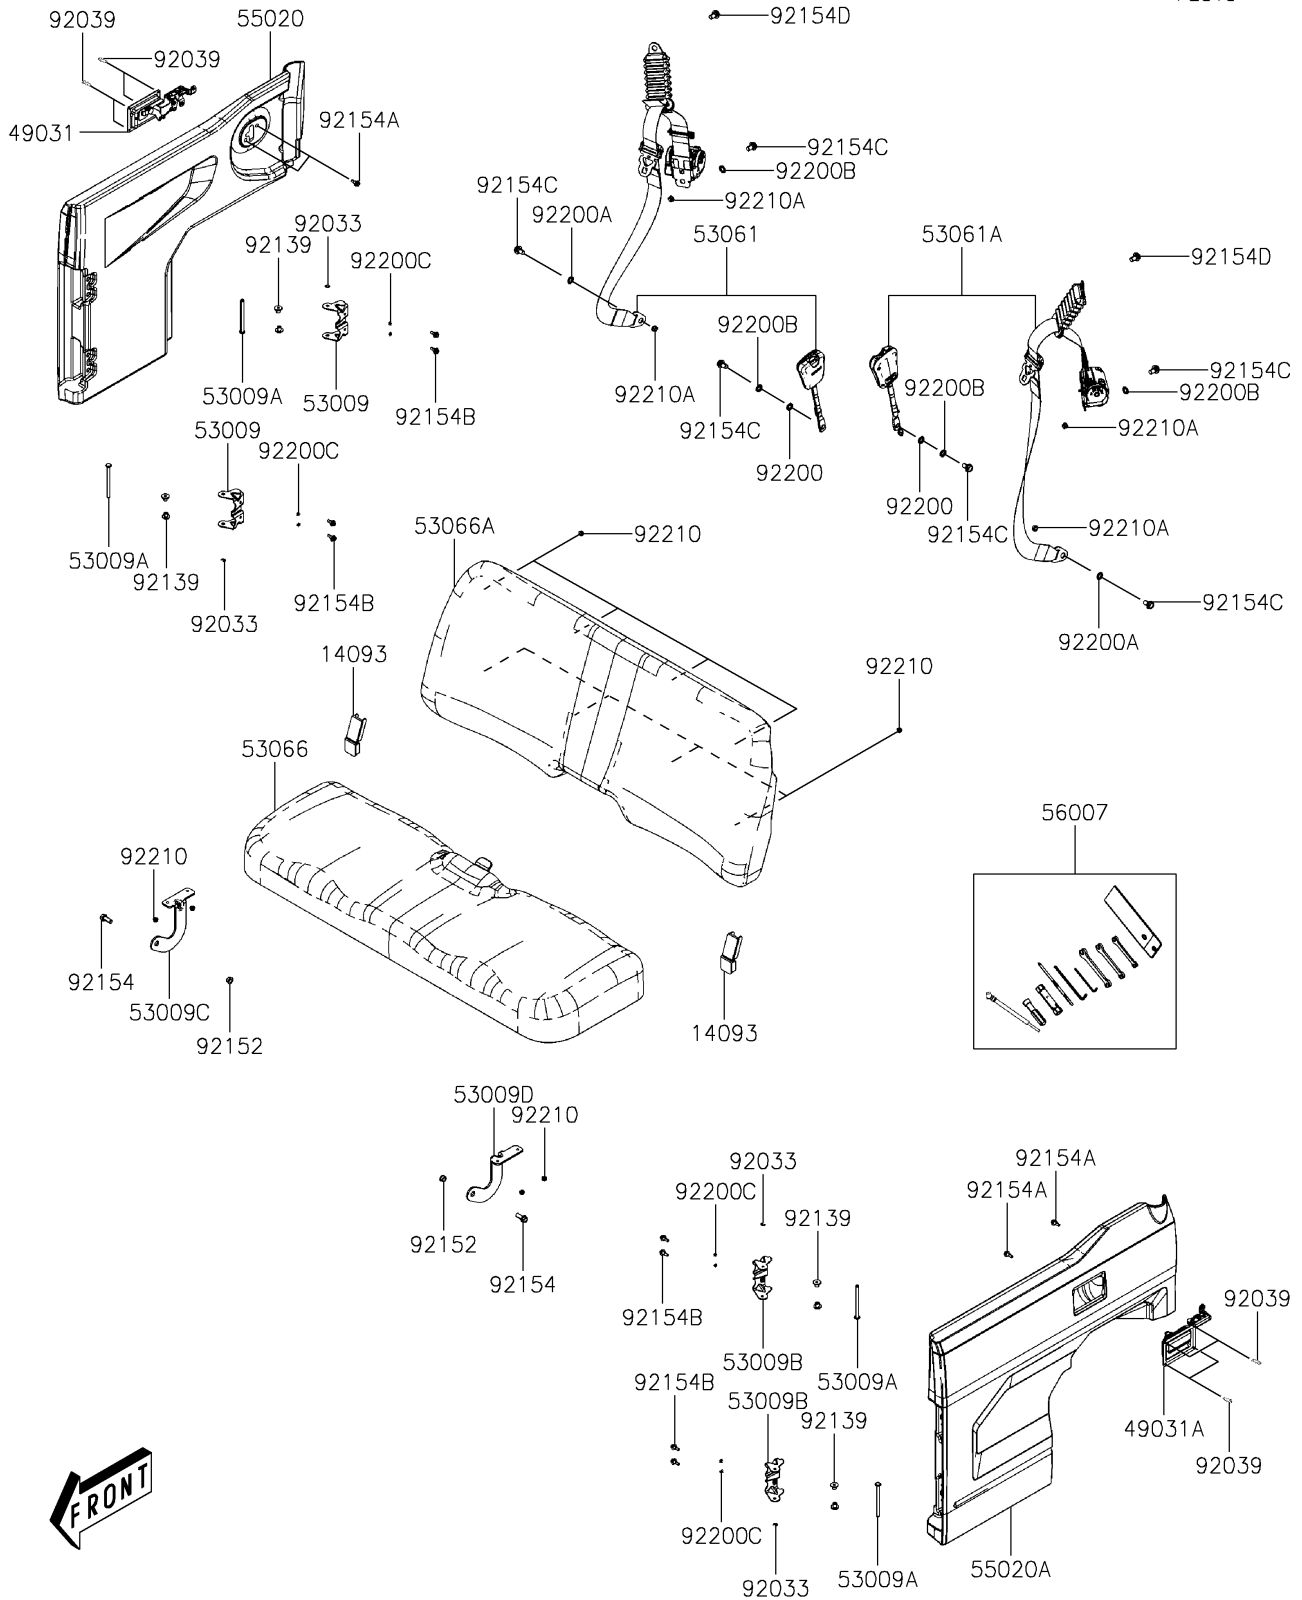

2022 MULE PRO-MX™ EPS CAMO

PARTS DIAGRAM

Seat

F2510

2022 MULE PRO-MX™ EPS CAMO

PARTS LIST

Seat

ITEM NAME	PART NUMBER	QUANTITY
-----------	-------------	----------
