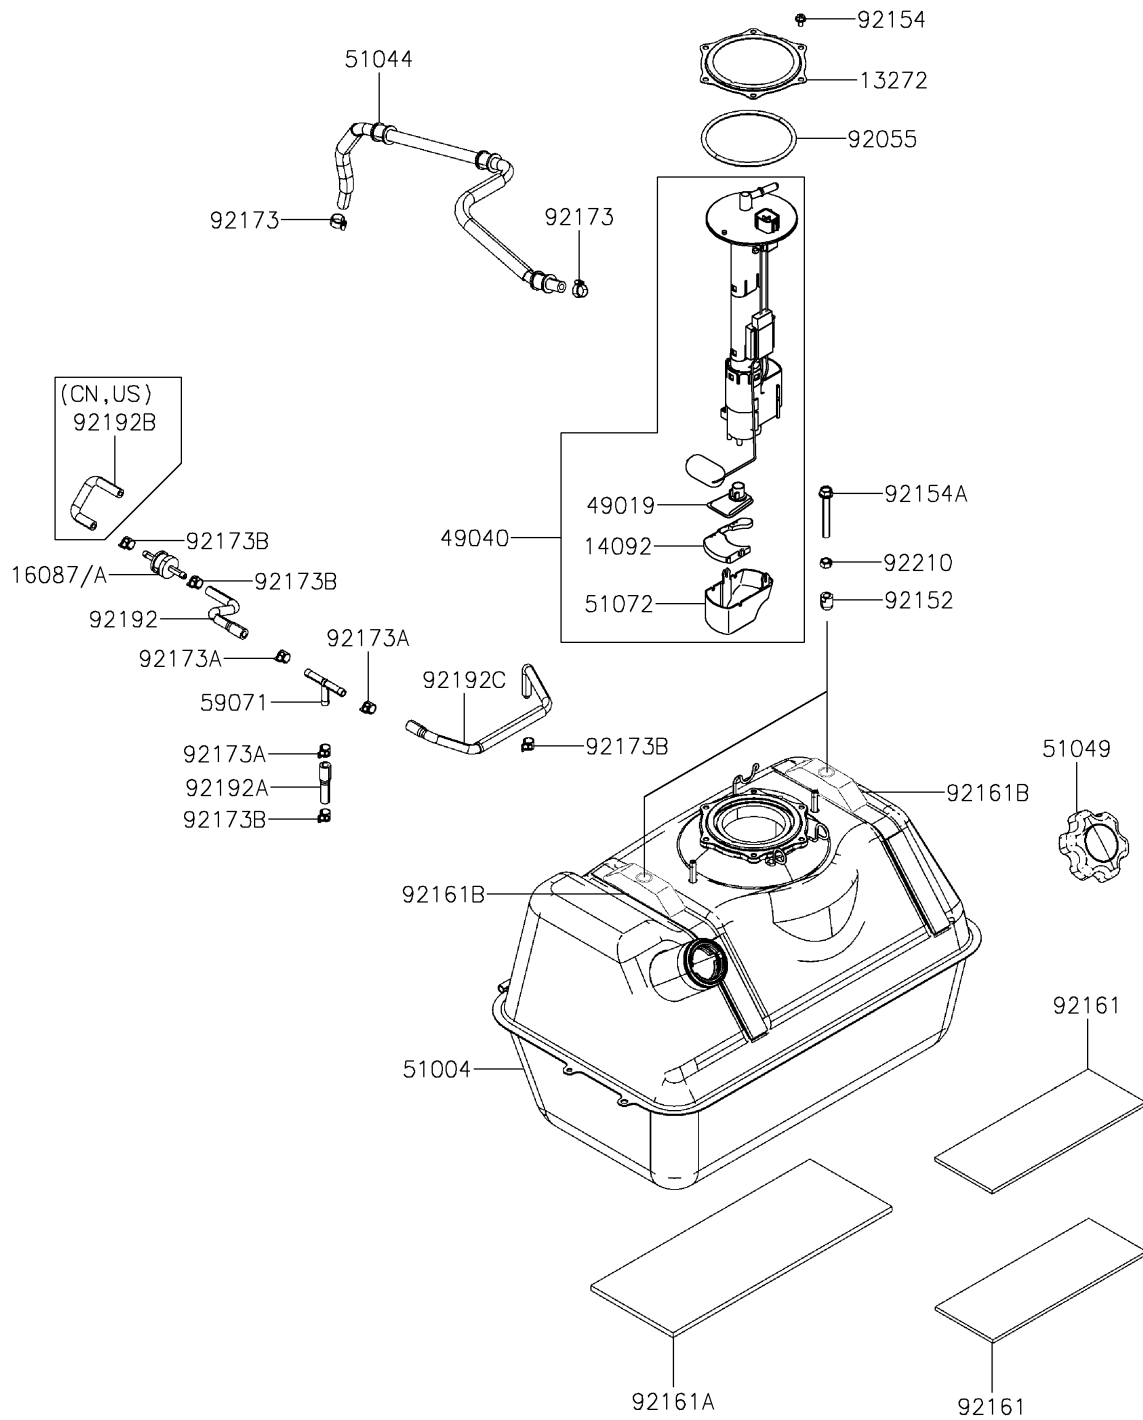

## PARTS DIAGRAM

### Fuel Tank

F2410

## PARTS LIST

### Fuel Tank

ITEM NAME	PART NUMBER	QUANTITY
PLATE,FUEL PUMP (Ref # 13272)	13272-Y030	1
COVER (Ref # 14092)	14092-1044	1
VALVE-CHECK (Ref # 16087)	16087-0008	1
VALVE-CHECK (Ref # 16087A)	16087-0009	1
FILTER-FUEL (Ref # 49019)	49019-0013	1
PUMP-FUEL (Ref # 49040)	49040-0832	1
TANK-FUEL (Ref # 51004)	51004-Y001	1
TUBE-ASSY,FUEL TANK (Ref # 51044)	51044-0896	1
CAP-TANK (Ref # 51049)	51049-Y005	1
CHAMBER-FUEL (Ref # 51072)	51072-0003	1
JOINT,3 WAY (Ref # 59071)	59071-Y008	1
RING-O,FUEL PUMP (Ref # 92055)	92055-Y057	1
COLLAR (Ref # 92152)	92152-Y057	2
BOLT,5X10 (Ref # 92154)	92154-Y119	6
BOLT,FLANGE,8X60 (Ref # 92154A)	92154-Y207	2
DAMPER,FUEL TANK (Ref # 92161)	92161-Y040	2
DAMPER,FUEL TANK (Ref # 92161A)	92161-Y041	1
DAMPER (Ref # 92161B)	92161-Y042	2
CLAMP,12.5MM (Ref # 92173)	92173-Y043	2
CLAMP (Ref # 92173A)	92173-Y051	3
CLAMP (Ref # 92173B)	92173-Y081	4
TUBE (Ref # 92192)	92192-Y060	1
TUBE (Ref # 92192A)	92192-Y061	1
TUBE (Ref # 92192B)	92192-Y062	1
TUBE (Ref # 92192C)	92192-Y073	1
NUT,HEX,8MM (Ref # 92210)	92210-Y079	2