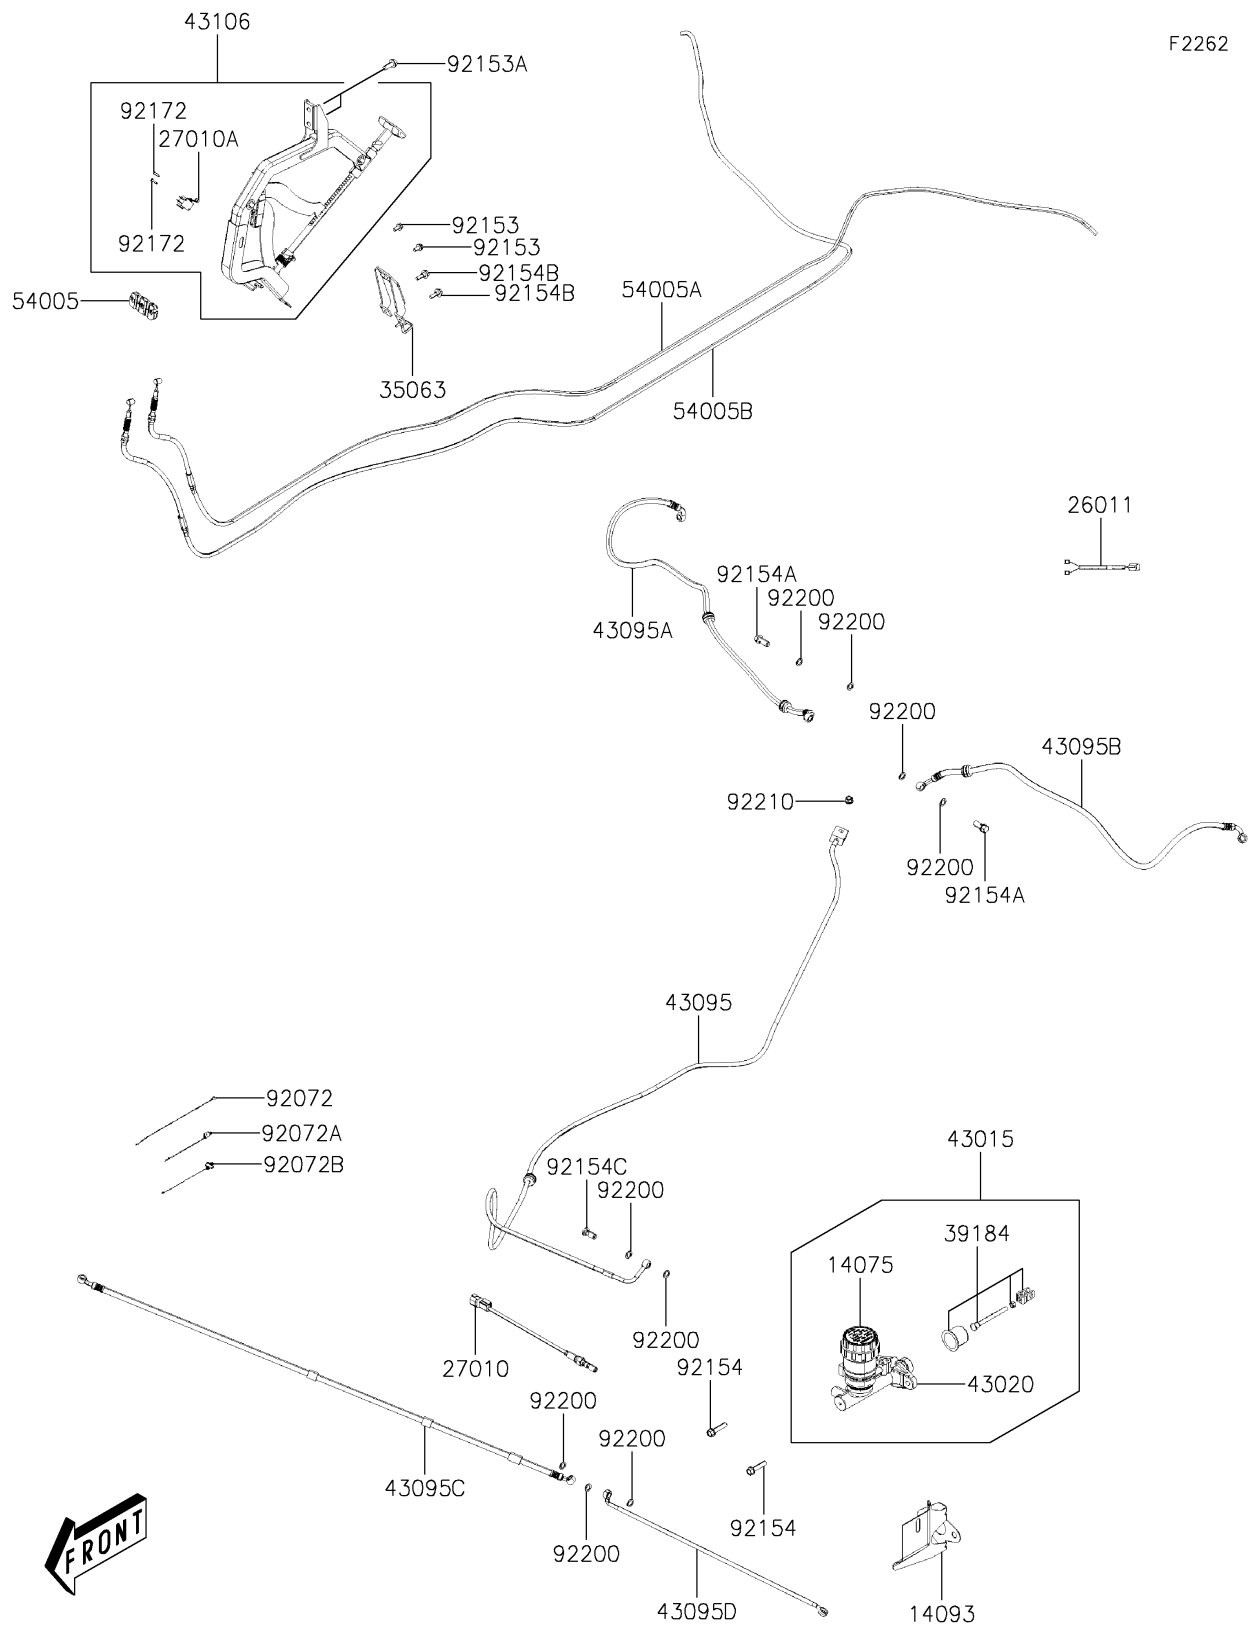

2022 Mule PRO-MX EPS Camo

PARTS DIAGRAM

Brake Piping

2022 Mule PRO-MX EPS Camo

PARTS LIST

Brake Piping

ITEM NAME	PART NUMBER	QUANTITY
-----------	-------------	----------
