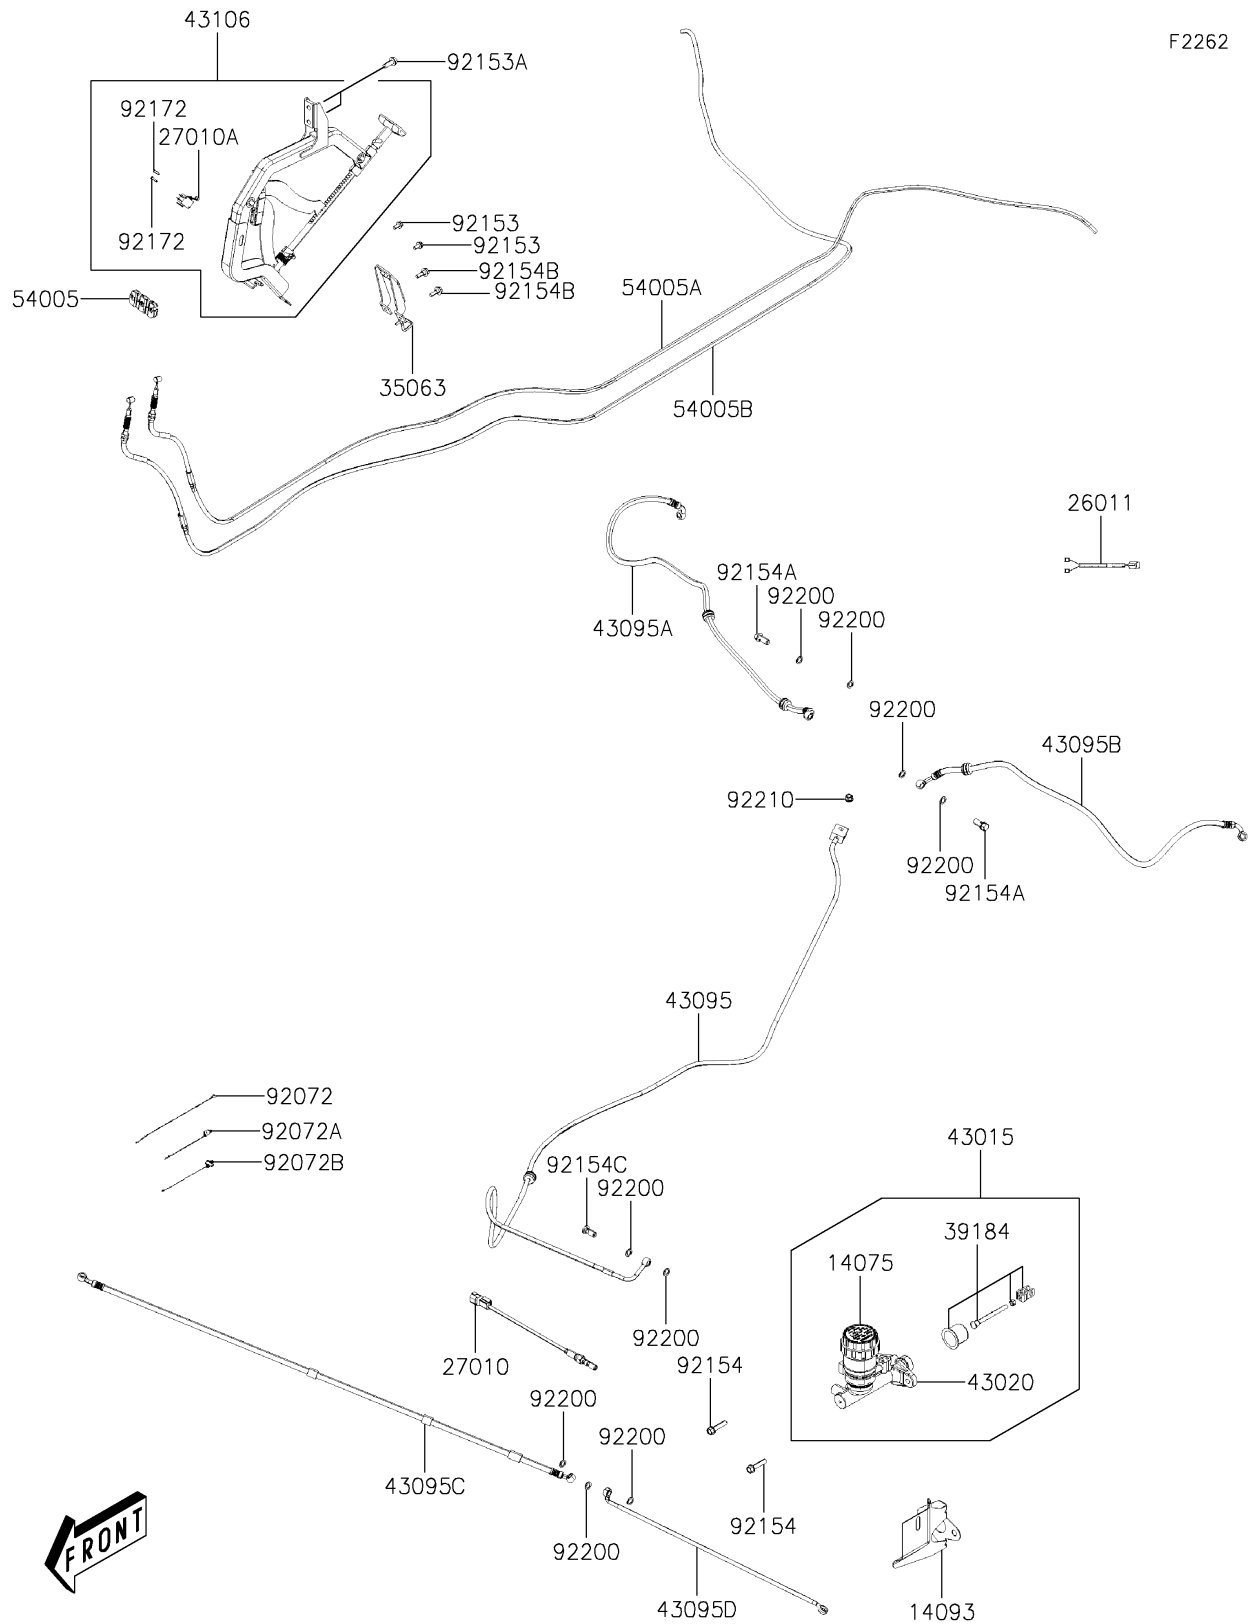

2023 MULE PRO-MX™ EPS CAMO

PARTS DIAGRAM

Brake Piping

F2262

2023 MULE PRO-MX™ EPS CAMO

PARTS LIST

Brake Piping

ITEM NAME	PART NUMBER	QUANTITY
CAP-ASSY (Ref # 14075)	14075-Y007	1
COVER,MASTER CYLINDER (Ref # 14093)	14093-Y008	1
WIRE-LEAD,PARKING SW (Ref # 26011)	26011-Y014	1
SWITCH,BRAKE PRESSURE (Ref # 27010)	27010-Y016	1
SWITCH (Ref # 27010A)	27010-Y017	1
STAY,PARKING BRAKE ASSY (Ref # 35063)	35063-Y042	1
BRACKET-ASSY (Ref # 39184)	39184-Y001	1
CYLINDER-ASSY-MASTER (Ref # 43015)	43015-Y007	1
PISTON-COMP-BRAKE (Ref # 43020)	43020-Y004	1
HOSE-BRAKE,RR (Ref # 43095)	43095-Y019	1
HOSE-BRAKE,RR,RH (Ref # 43095A)	43095-Y020	1
HOSE-BRAKE,RR,LH (Ref # 43095B)	43095-Y021	1
HOSE-BRAKE,FR,RH (Ref # 43095C)	43095-Y022	1
HOSE-BRAKE,FR,LH (Ref # 43095D)	43095-Y023	1
LEVER-ASSY-PARKING BRAKE (Ref # 43106)	43106-Y001	1
CABLE-BRAKE,PARKING (Ref # 54005)	54005-Y003	1
CABLE-BRAKE,PARKING,RH (Ref # 54005A)	54005-Y004	1
CABLE-BRAKE,PARKING,LH (Ref # 54005B)	54005-Y005	1
BAND (Ref # 92072)	92072-Y011	2
BAND (Ref # 92072A)	92072-Y020	2
BAND (Ref # 92072B)	92072-Y021	2
BOLT,FLANGE,6X12 (Ref # 92153)	92153-Y023	2
BOLT,FLANGE,8X20 (Ref # 92153A)	92153-Y033	2
BOLT,FLANGE,8X35 (Ref # 92154)	92154-Y021	2
BOLT,10X22 (Ref # 92154A)	92154-Y114	2
BOLT,6X20 (Ref # 92154B)	92154-Y179	2
BOLT,OIL (Ref # 92154C)	92154-Y184	1
SCREW (Ref # 92172)	92172-Y082	2
WASHER (Ref # 92200)	92200-Y015	9

2023 MULE PRO-MX™ EPS CAMO

PARTS LIST

Brake Piping

ITEM NAME	PART NUMBER	QUANTITY
NUT,8MM (Ref # 92210)	92210-Y076	1