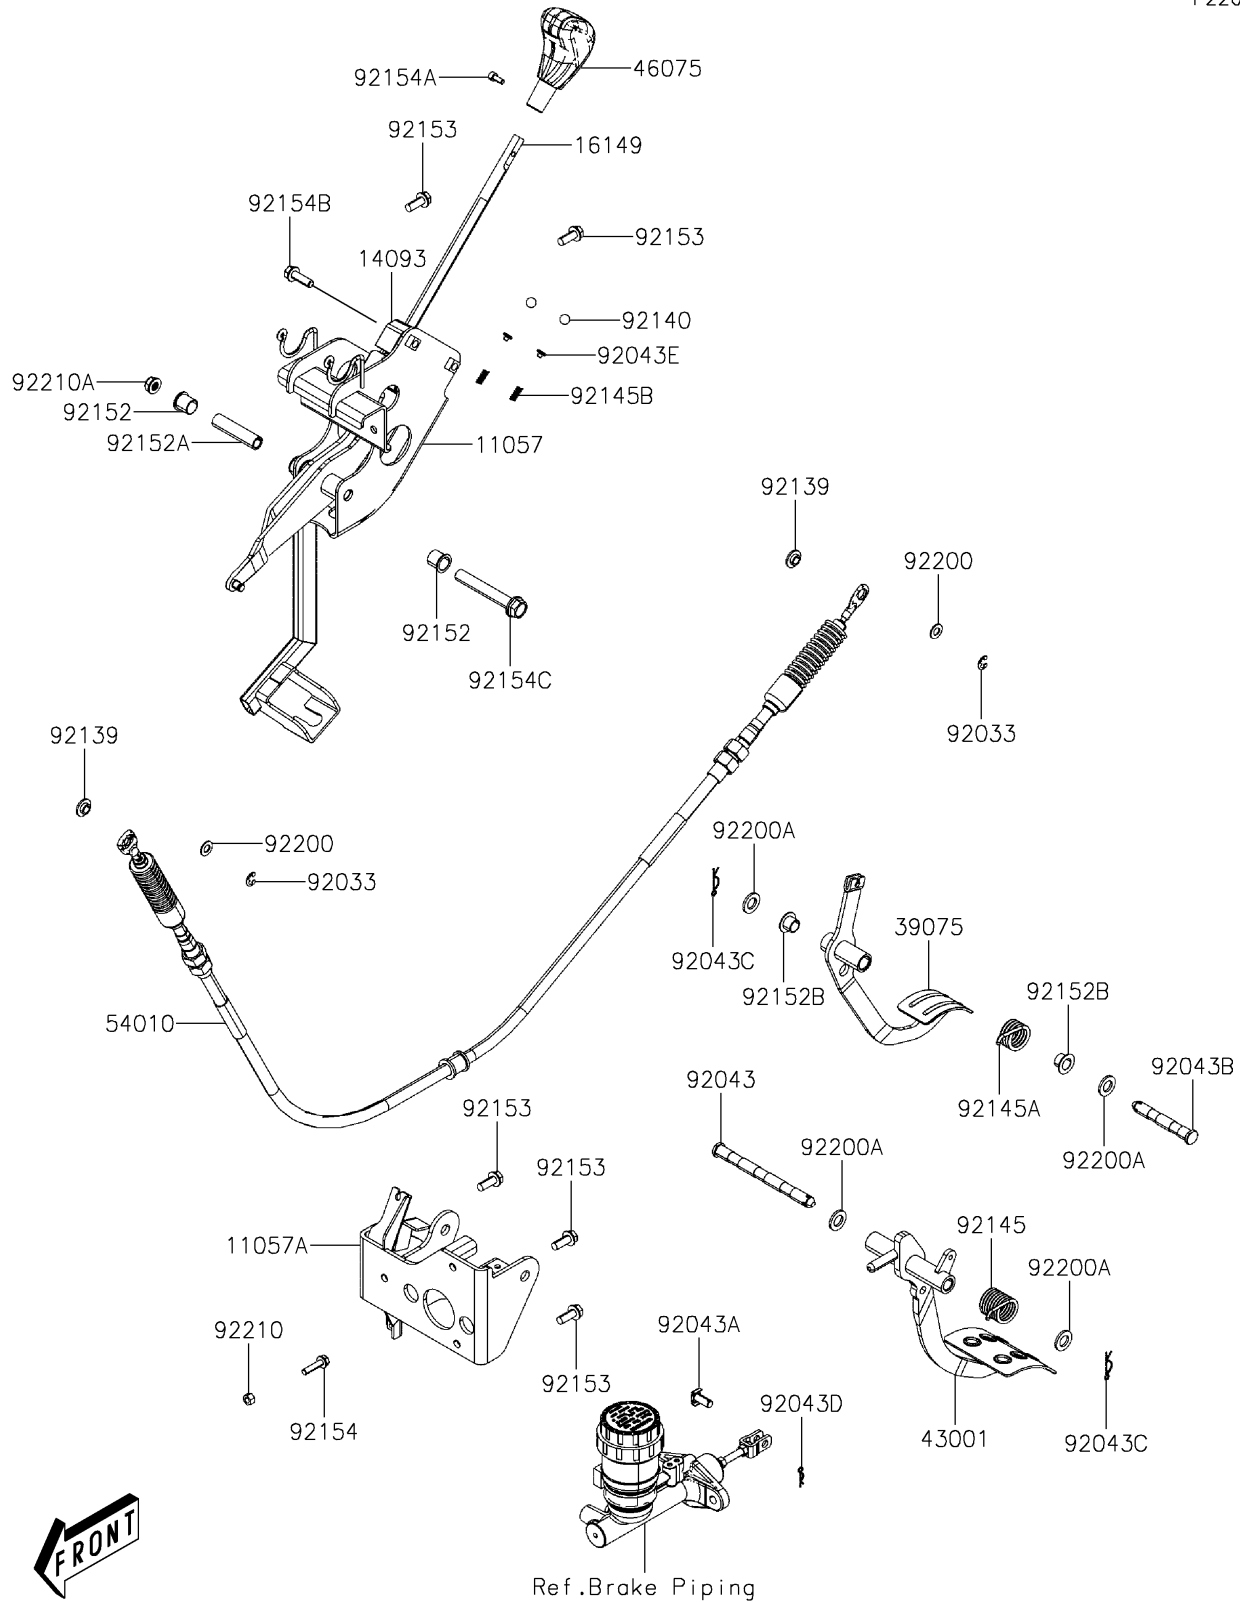

2022 MULE PRO-MX™ EPS CAMO

PARTS DIAGRAM

Brake Pedal/Throttle Lever

F2260

2022 MULE PRO-MX™ EPS CAMO

PARTS LIST

Brake Pedal/Throttle Lever

ITEM NAME	PART NUMBER	QUANTITY
-----------	-------------	----------
