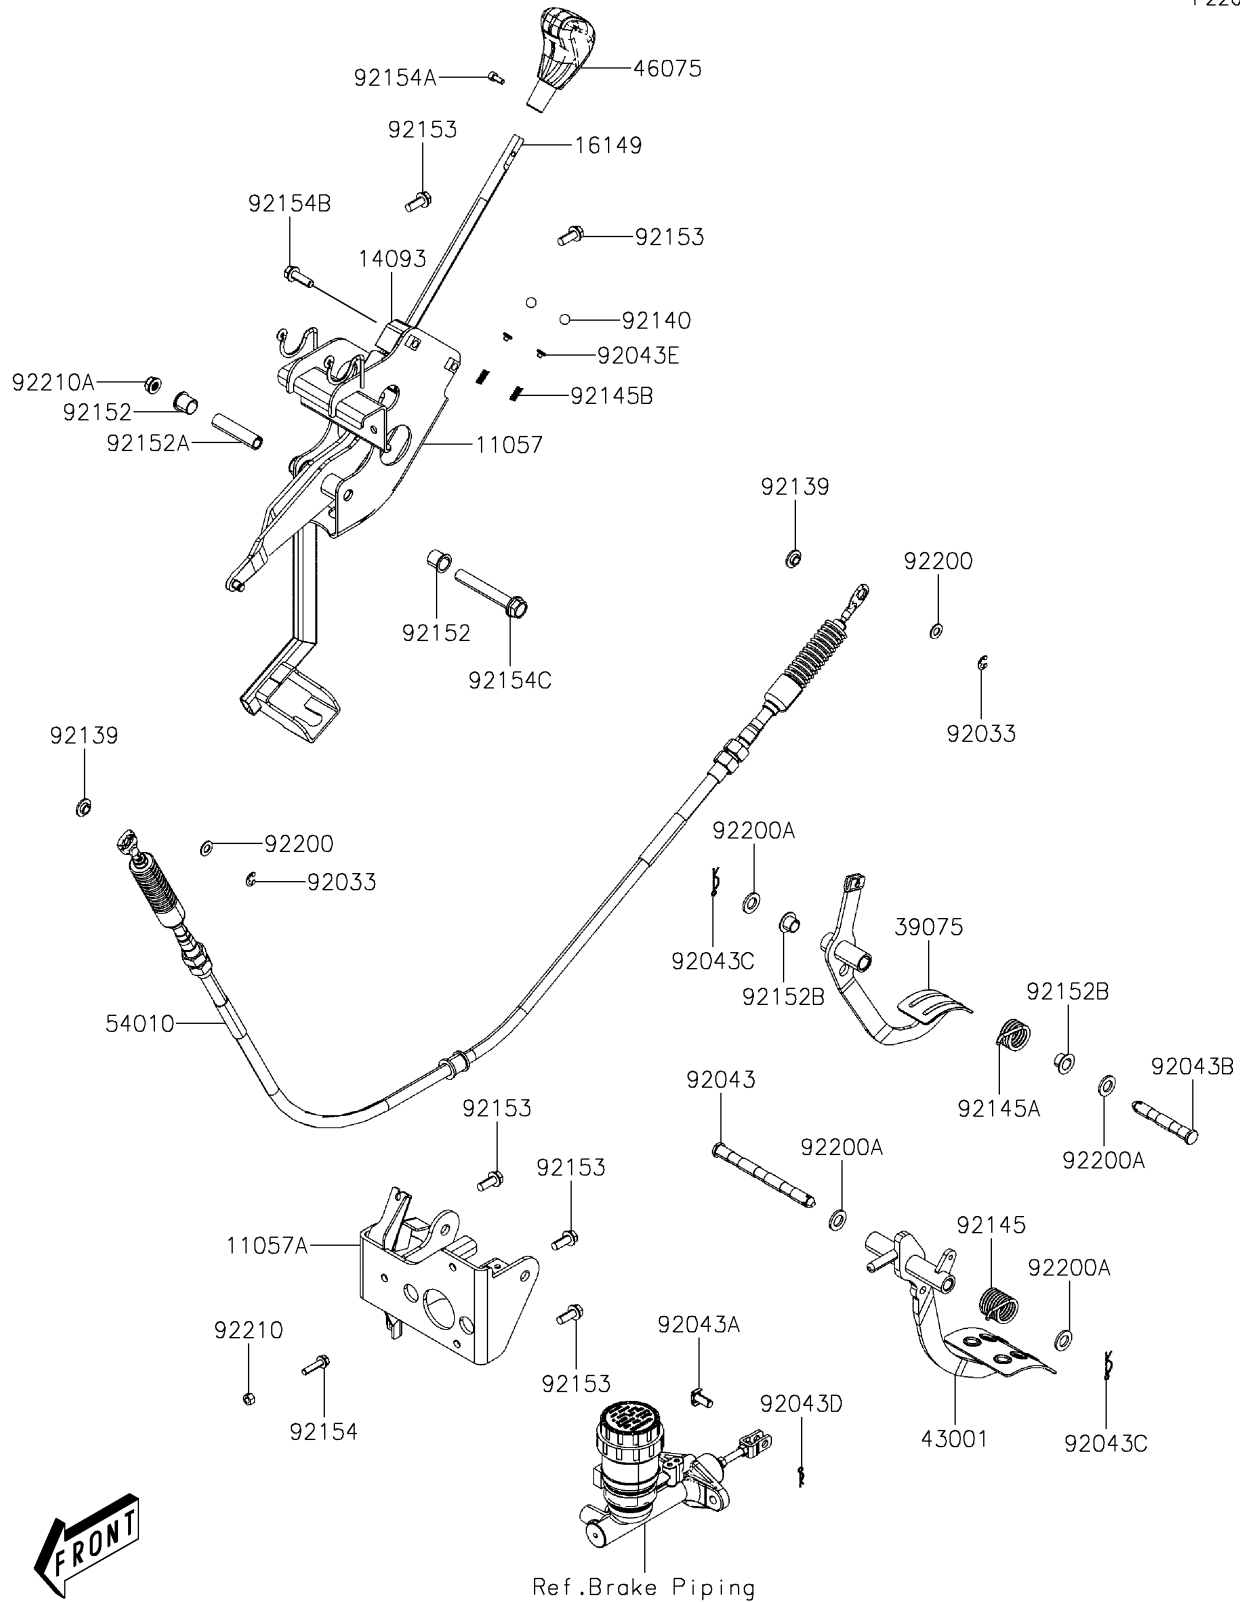

2023 MULE PRO-MX™ EPS CAMO

PARTS DIAGRAM

Brake Pedal/Throttle Lever

F2260

2023 MULE PRO-MX™ EPS CAMO

PARTS LIST

Brake Pedal/Throttle Lever

ITEM NAME	PART NUMBER	QUANTITY
BRACKET,SHIFT (Ref # 11057)	11057-Y003	1
BRACKET,BRAKE PEDAL (Ref # 11057A)	11057-Y008	1
COVER,SHIFT LEVER GUIDE (Ref # 14093)	14093-Y007	1
BAR,SHIFT (Ref # 16149)	16149-Y001	1
LEVER-THROTTLE (Ref # 39075)	39075-Y001	1
LEVER-BRAKE,PEDAL (Ref # 43001)	43001-Y002	1
GRIP (Ref # 46075)	46075-0569	1
CABLE,SHIFT (Ref # 54010)	54010-Y002	1
RING-SNAP (Ref # 92033)	92033-Y041	2
PIN (Ref # 92043)	92043-Y039	1
PIN (Ref # 92043A)	92043-Y040	1
PIN (Ref # 92043B)	92043-Y041	1
PIN,LOCK,14MM (Ref # 92043C)	92043-Y044	2
PIN,LOCK,8MM (Ref # 92043D)	92043-Y045	1
PIN (Ref # 92043E)	92043-Y047	2
BUSHING,SHIFT (Ref # 92139)	92139-Y013	2
BALL,STEEL 12 (Ref # 92140)	92140-Y001	2
SPRING,BRAKE PEDAL RETURN (Ref # 92145)	92145-Y064	1
SPRING,THROTTLE PEDAL RETURN (Ref # 92145A)	92145-Y065	1
SPRING,SHIFT (Ref # 92145B)	92145-Y073	2
COLLAR,SHIFT PIVOT (Ref # 92152)	92152-Y062	2
COLLAR,SHIFT PIVOT (Ref # 92152A)	92152-Y063	1
COLLAR (Ref # 92152B)	92152-Y065	2
BOLT,FLANGE,8X20 (Ref # 92153)	92153-Y033	5
BOLT,FLANGE,6X25 (Ref # 92154)	92154-Y130	1
BOLT,SOCKET,5X12 (Ref # 92154A)	92154-Y176	1
BOLT,FLANGE,8X25 (Ref # 92154B)	92154-Y195	2
BOLT,FLANGE,12X80 (Ref # 92154C)	92154-Y200	1
WASHER,8MM (Ref # 92200)	92200-Y044	2

2023 MULE PRO-MX™ EPS CAMO

PARTS LIST

Brake Pedal/Throttle Lever

ITEM NAME	PART NUMBER	QUANTITY
WASHER,12MM (Ref # 92200A)	92200-Y091	4
NUT,HEX,6MM (Ref # 92210)	92210-Y074	1
NUT,FLANGE,12MM (Ref # 92210A)	92210-Y090	1